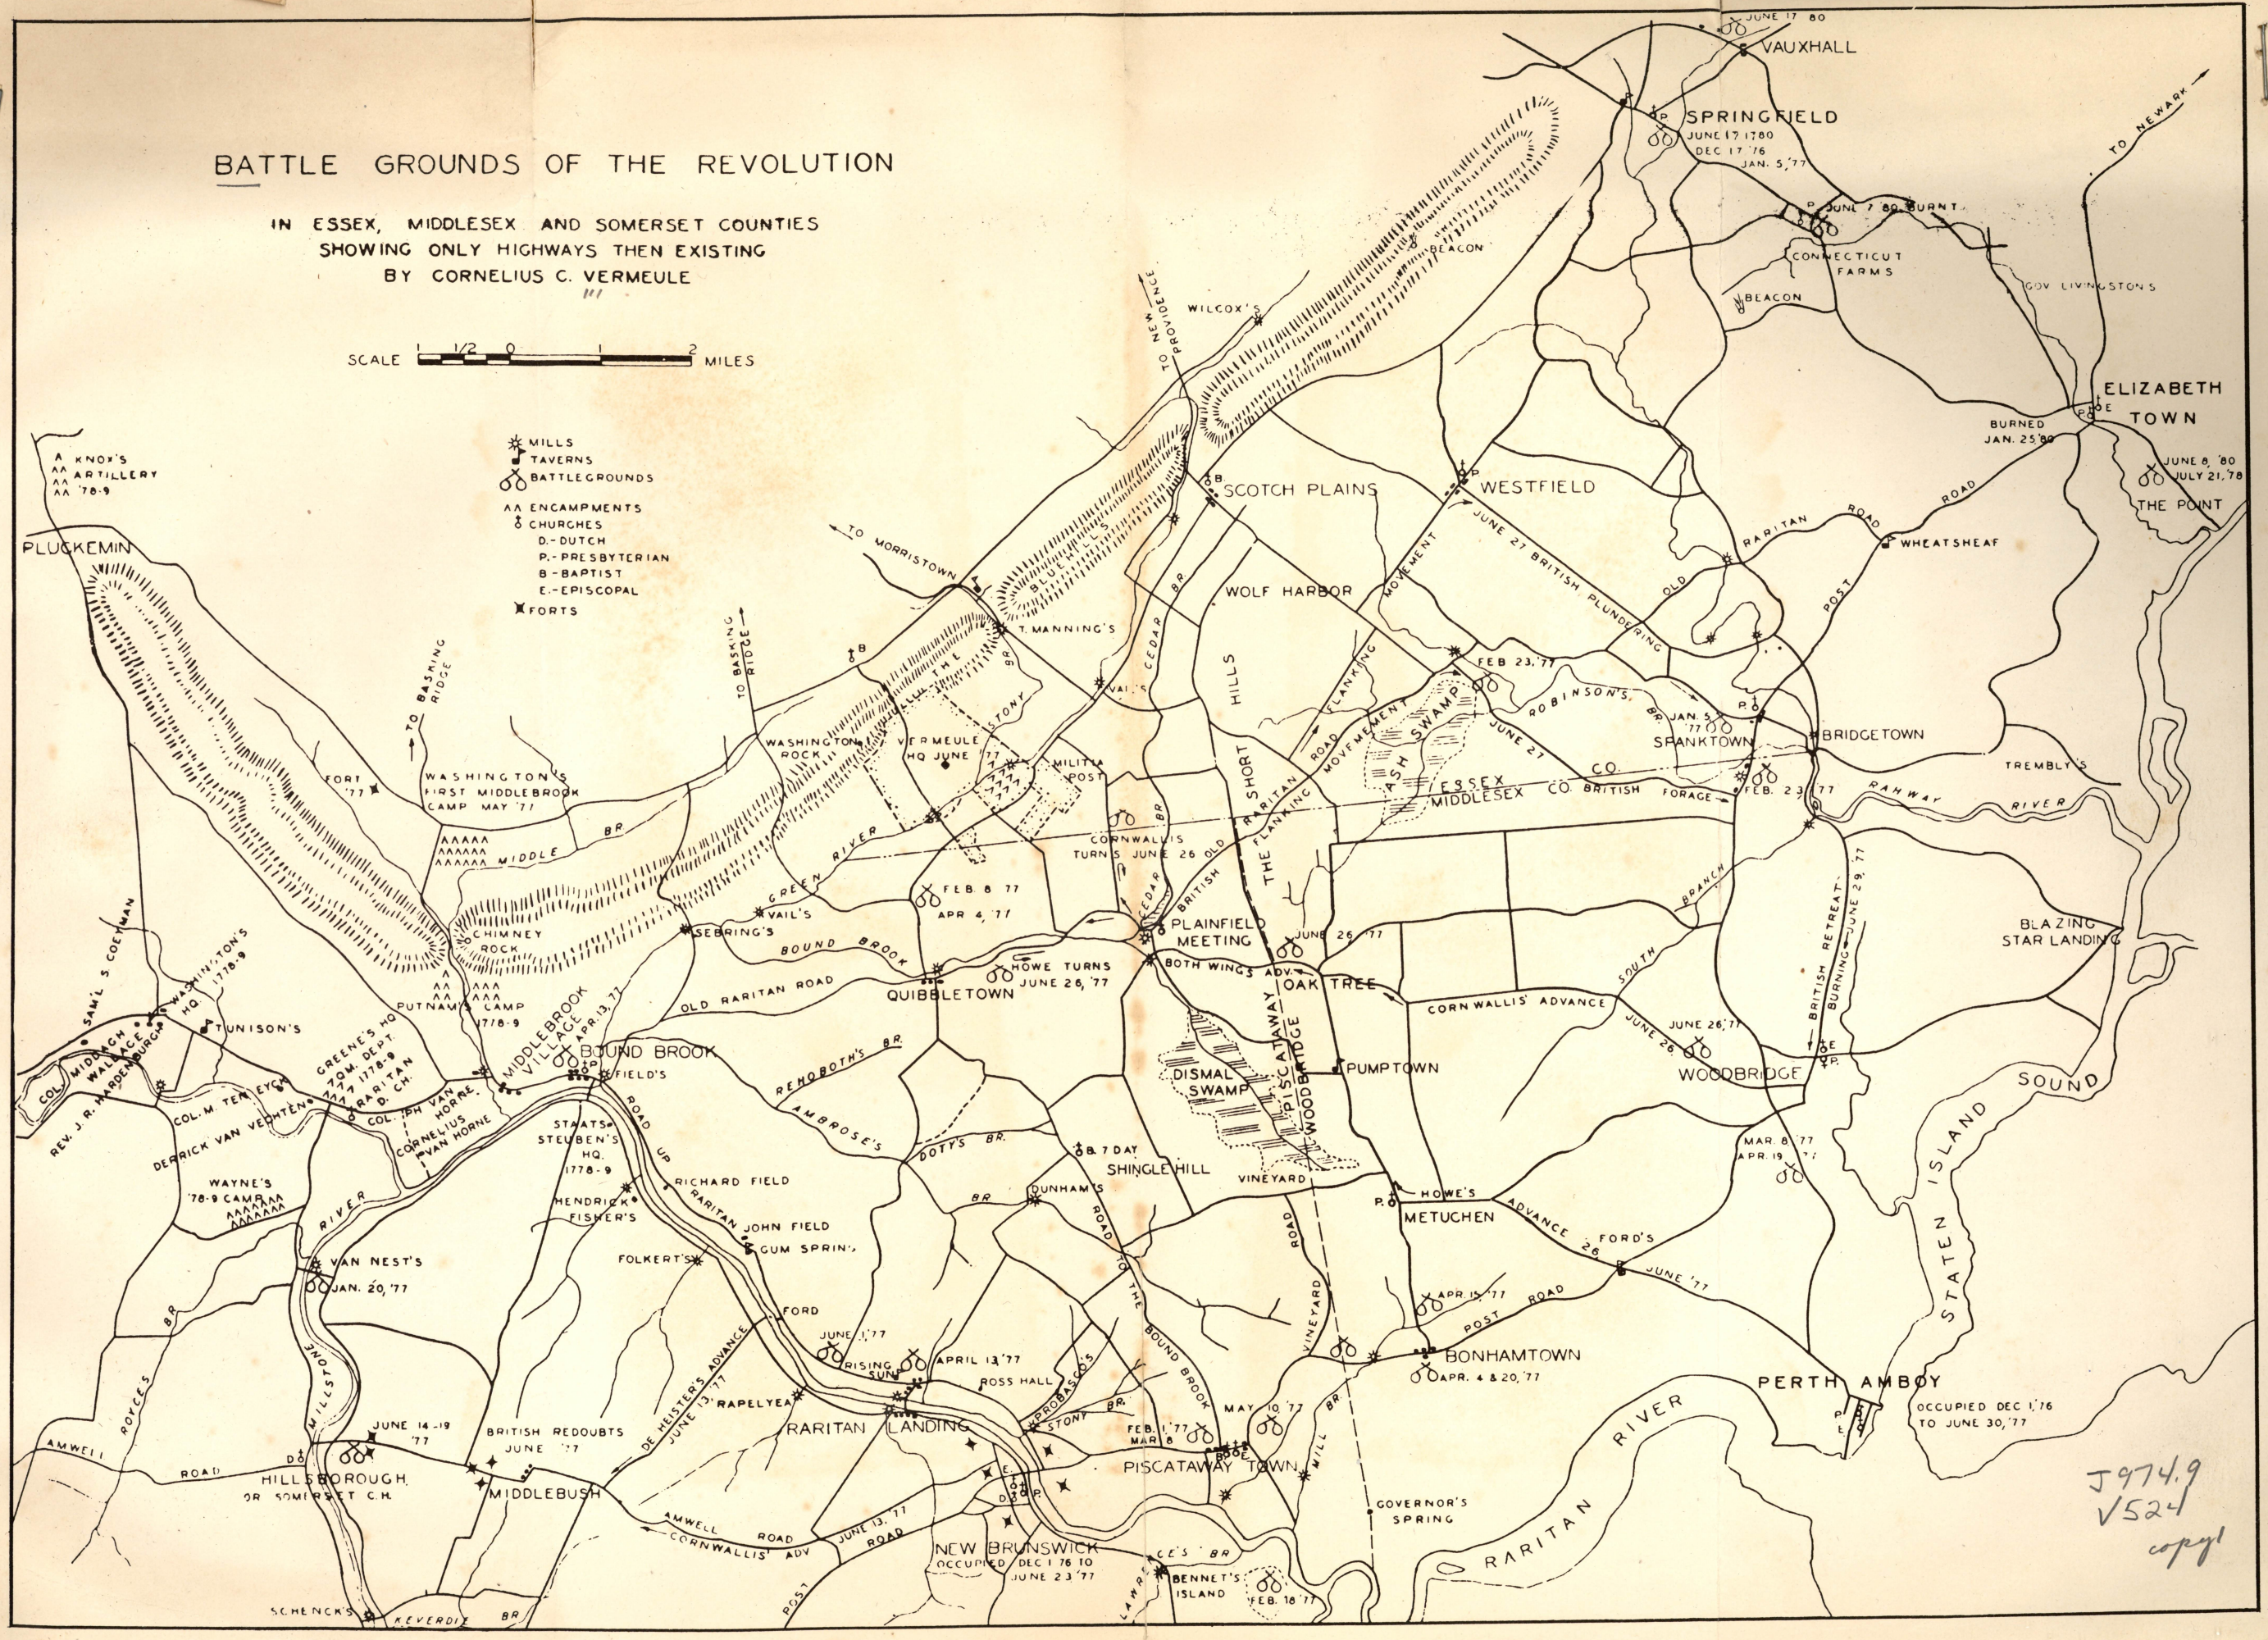

# BATTLE GROUNDS OF THE REVOLUTION

IN ESSEX, MIDDLESEX AND SOMERSET COUNTIES  
SHOWING ONLY HIGHWAYS THEN EXISTING  
BY CORNELIUS C. VERMEULE

SCALE 1/2 0 1 2 MILES

- \* MILLS
- AA TAVERNS
- ⊙ BATTLE GROUNDS
- AA ENCAMPMENTS
- ⊙ CHURCHES
- D-DUTCH
- P-PRESBYTERIAN
- B-BAPTIST
- E-EPISCOPAL
- X FORTS