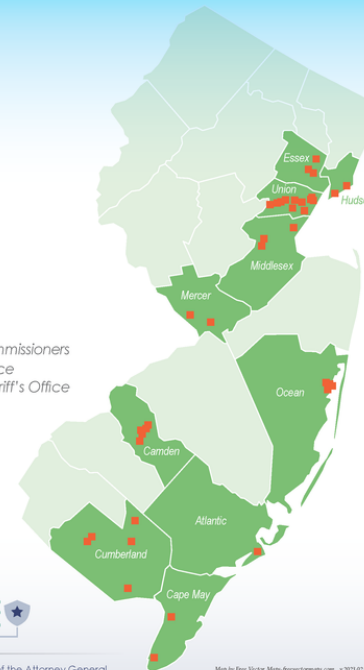

ARRIVE TOGETHER Program Expansion

NOVEMBER 2021:

- **Cumberland County**
- New Jersey State Police

JUNE 2022:

- **Union County**
- Elizabeth
- Linden

DECEMBER 2022:

- **Atlantic County**
- Atlantic City
- **Cumberland County**
- Bridgeton
- **Union County**
- Roselle Park

FEBRUARY 2023:

- **Camden County**
- Clementon
- Gibbsboro
- Lindenwold
- Pine Hill
- Voorhees
- **Cape May County**
- Lower Township
- Middle Township
- **Cumberland County**
- Cumberland County Sheriff's Office
- Millville
- Vineland
- **Essex County**
- Bloomfield
- East Orange
- Orange

- **Hudson County**
- Bayonne
- Hudson County Sheriff's Office
- **Mercer County**
- Ewing
- Hamilton
- **Middlesex County**
- Edison
- Highland Park
- Woodbridge
- **Ocean County**
- Beachwood
- Berkeley
- Ocean Gate
- Pine Beach

- **Union County**
- Clark
- Cranford
- Plainfield
- Scotch Plains
- Union County Commissioners
- Union County Police
- Union County Sheriff's Office
- Westfield