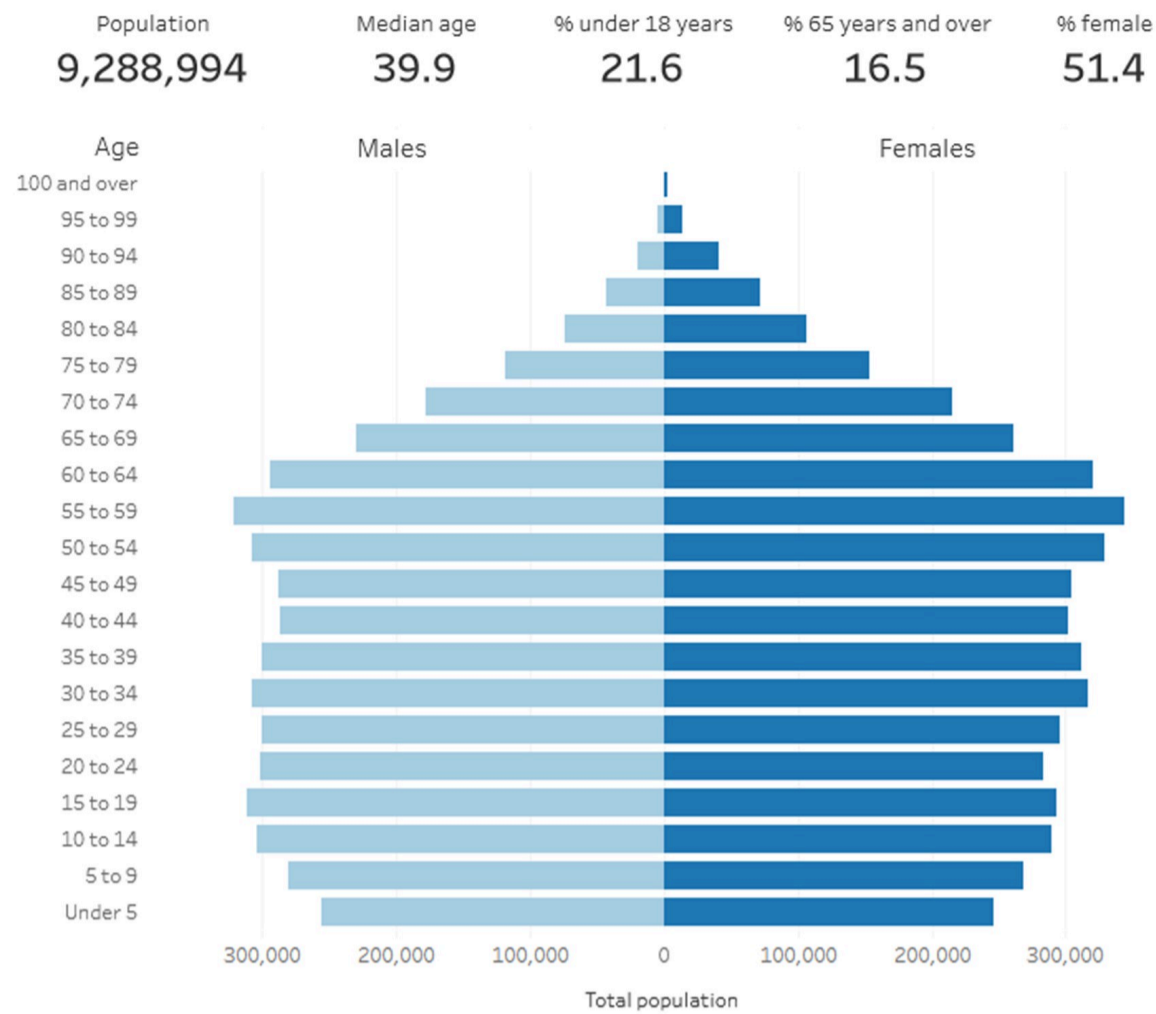

2020 Census Data

The population of New Jersey on April 1, 2020 was 9,288,994.

This page contains a directory of publications prepared by the New Jersey Department of Labor and Workforce Development using data from the 2020 Census. Topics covered include New Jersey population trends 1790-2020, money income and poverty, population by race, and more.

<p>Demographic and Housing Characteristics Data (DHC) (Released 05-25-2023)</p>	<p>Congressional District Data (118th Congress) +</p>	<p>State Legislative Districts +</p>	<p>Redistricting Data (Released 09-16-2021) +</p>
<p>Resident Population and Apportionment Counts (Released 04-26-2021) +</p>			

State and Counties, Congressional Districts, and Legislative Districts

Census Designated Places

Municipalities

Tract Data

How has New Jersey's population changed?

See how the total population and race and ethnicity groups have changed over time in New Jersey.

[LEARN MORE >](#)

2020 Census Profile for New Jersey

Explore "Population and Housing," "Race and Ethnicity," "Diversity," and "Age" data from the 2020 Census.

[< VIEW THE LATEST DEMOGRAPHIC DATA >](#)

2020 Census Demographic Data Map Viewer