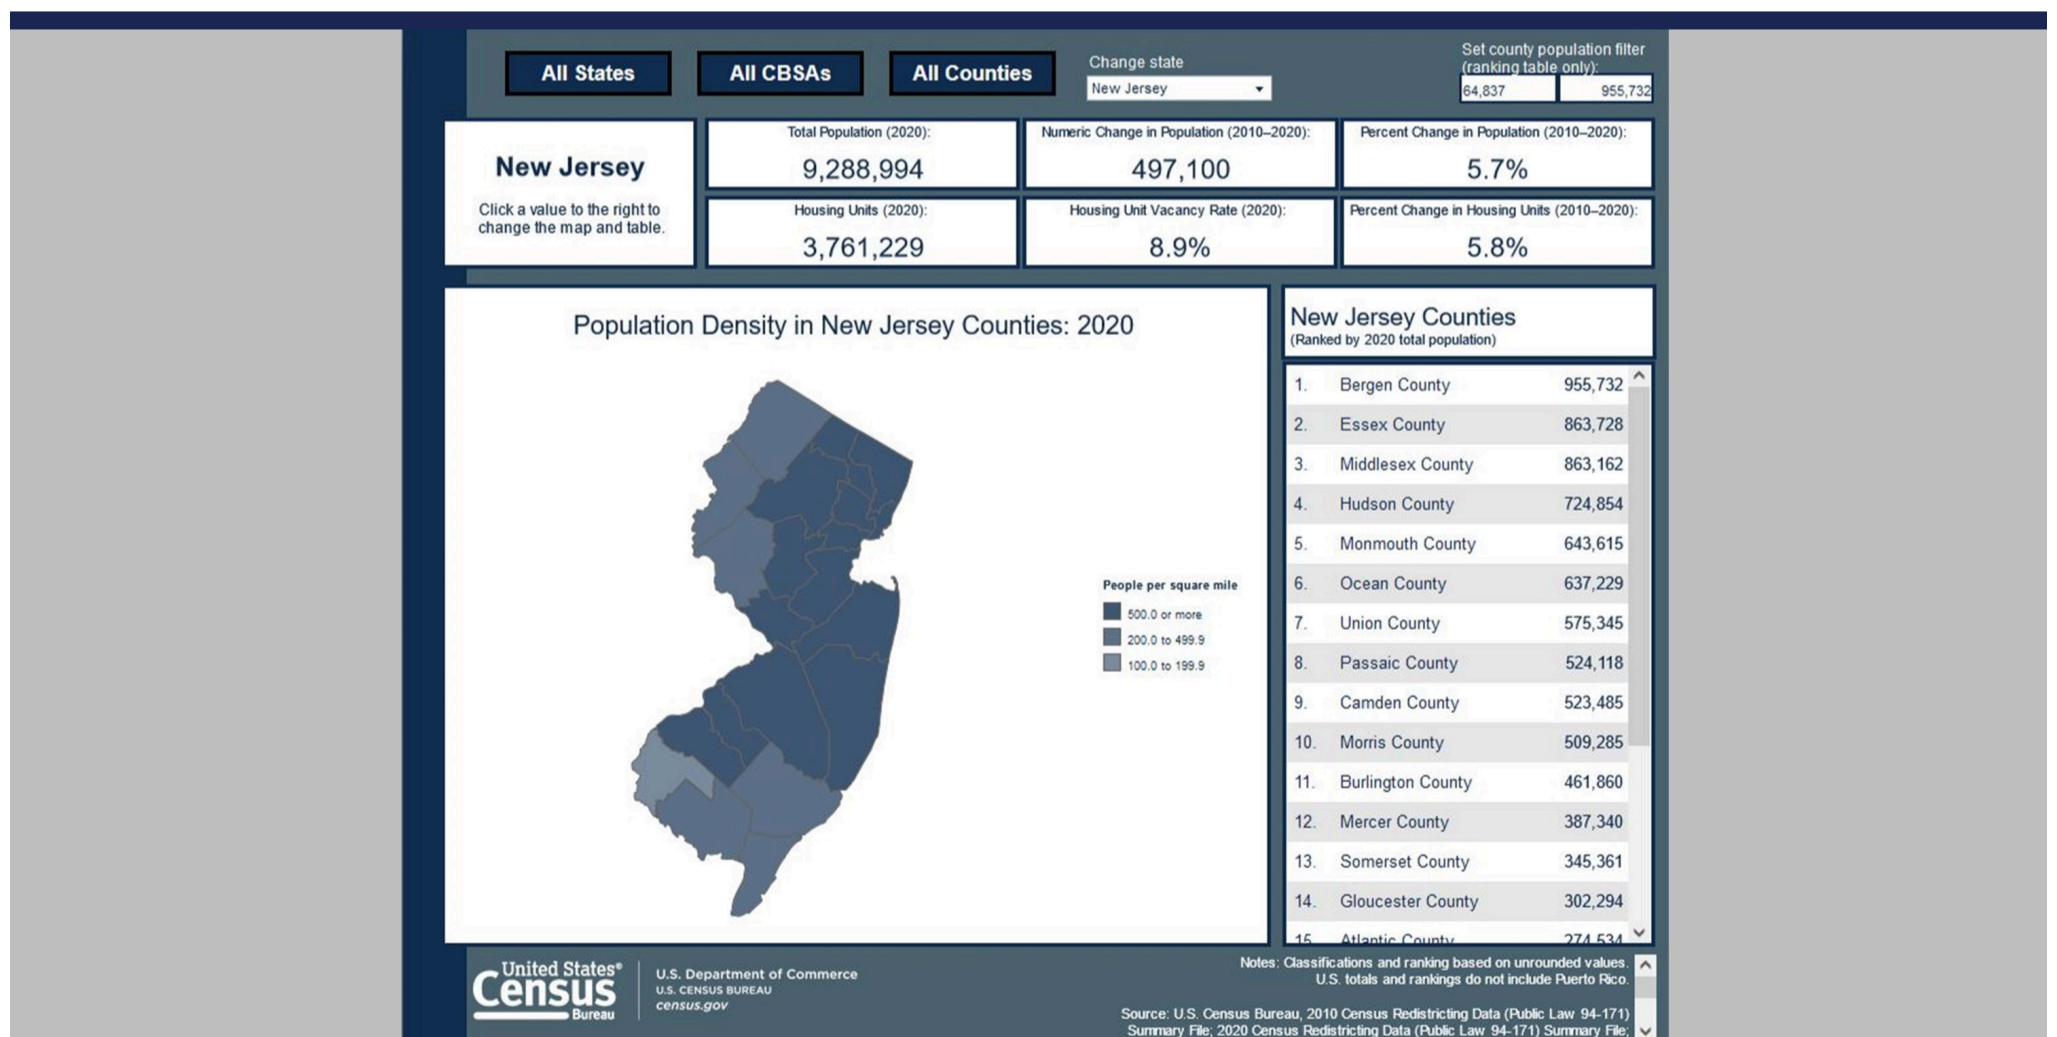

State and Counties, Congressional Districts, and Legislative Districts

Census Designated Places

Municipalities

Tract Data

How has New Jersey's population changed?

See how the total population and race and ethnicity groups have changed over time in New Jersey.

[LEARN MORE >](#)

2020 Census Profile for New Jersey

Explore "Population and Housing," "Race and Ethnicity," "Diversity," and "Age" data from the 2020 Census.

[< VIEW THE LATEST DEMOGRAPHIC DATA >](#)

2020 Census Demographic Data Map Viewer