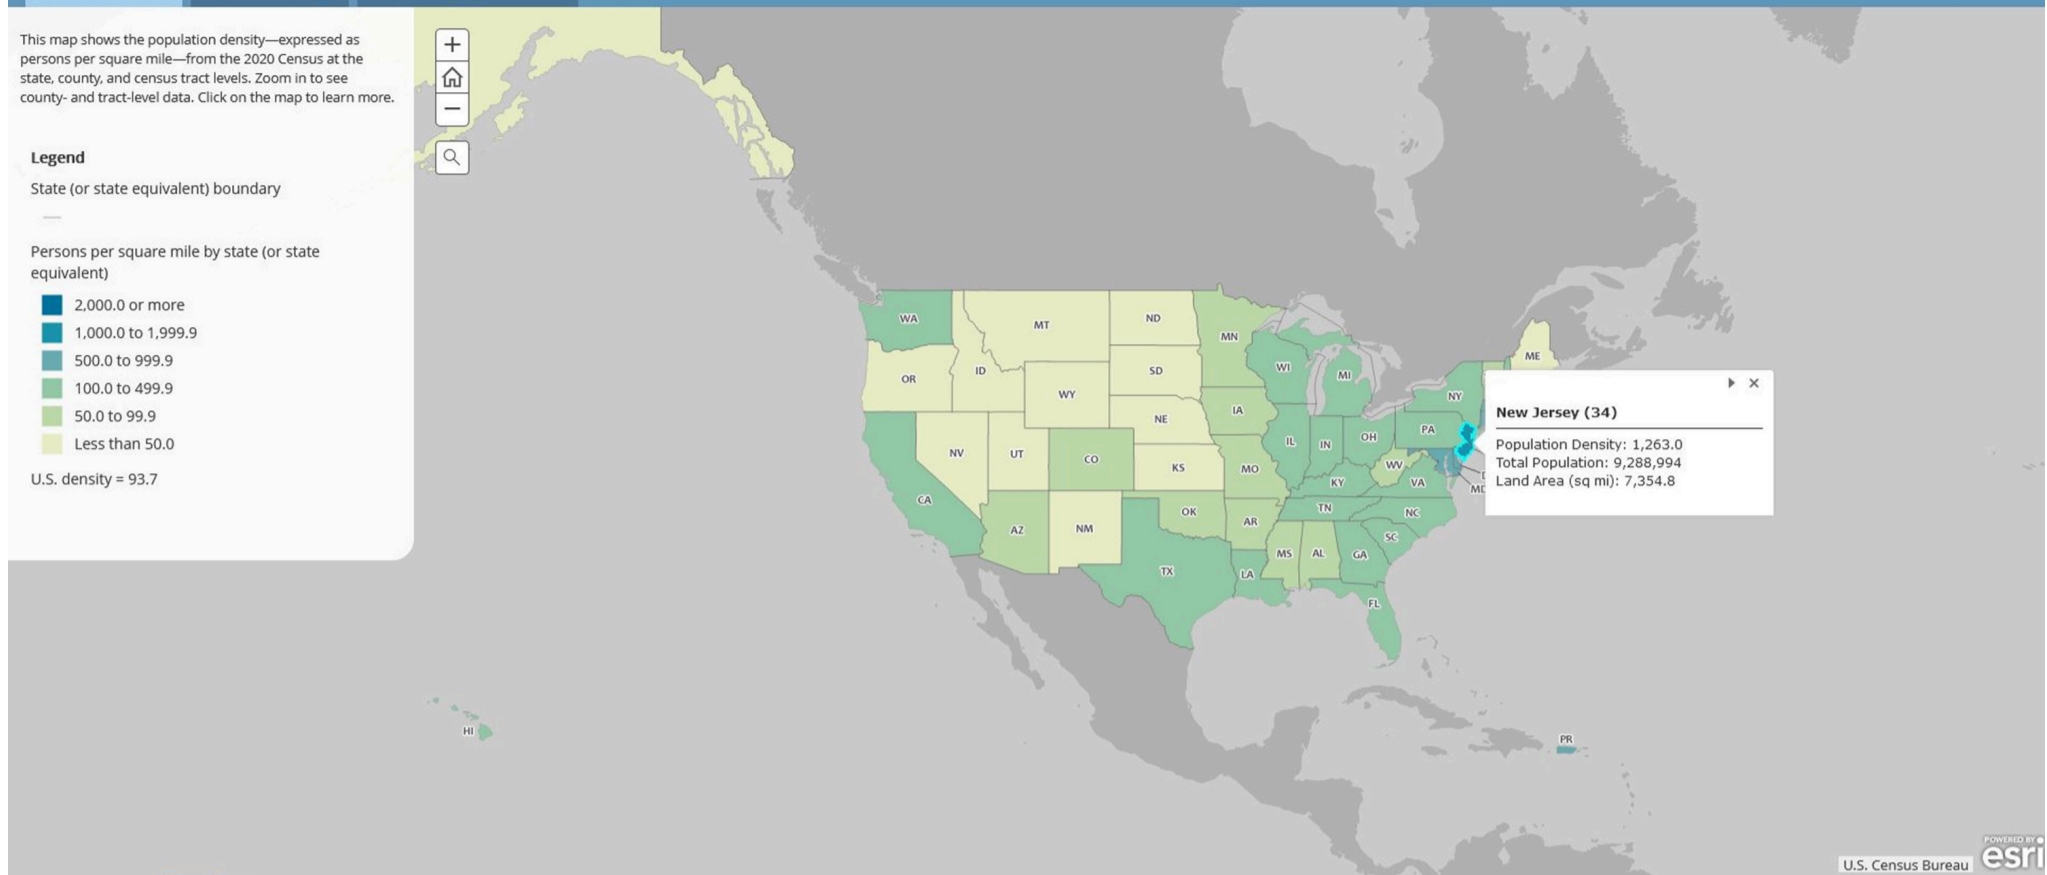

This map shows the population density—expressed as persons per square mile—from the 2020 Census at the state, county, and census tract levels. Zoom in to see county- and tract-level data. Click on the map to learn more.

Legend

State (or state equivalent) boundary

Persons per square mile by state (or state equivalent)

- 2,000.0 or more
- 1,000.0 to 1,999.9
- 500.0 to 999.9
- 100.0 to 499.9
- 50.0 to 99.9
- Less than 50.0

U.S. density = 93.7

Discover state-, county-, and census tract-level data from the 2020 Census.

[< ACCESS THE TOOL >](#)

Related topics

- [Population and Household Estimates](#)
- [Population and Labor Force Projections](#)
- [Annual Demographic Profile](#)
- [Survey of Business Owners](#)
- [US Census Data](#)
- [Contact Us](#)