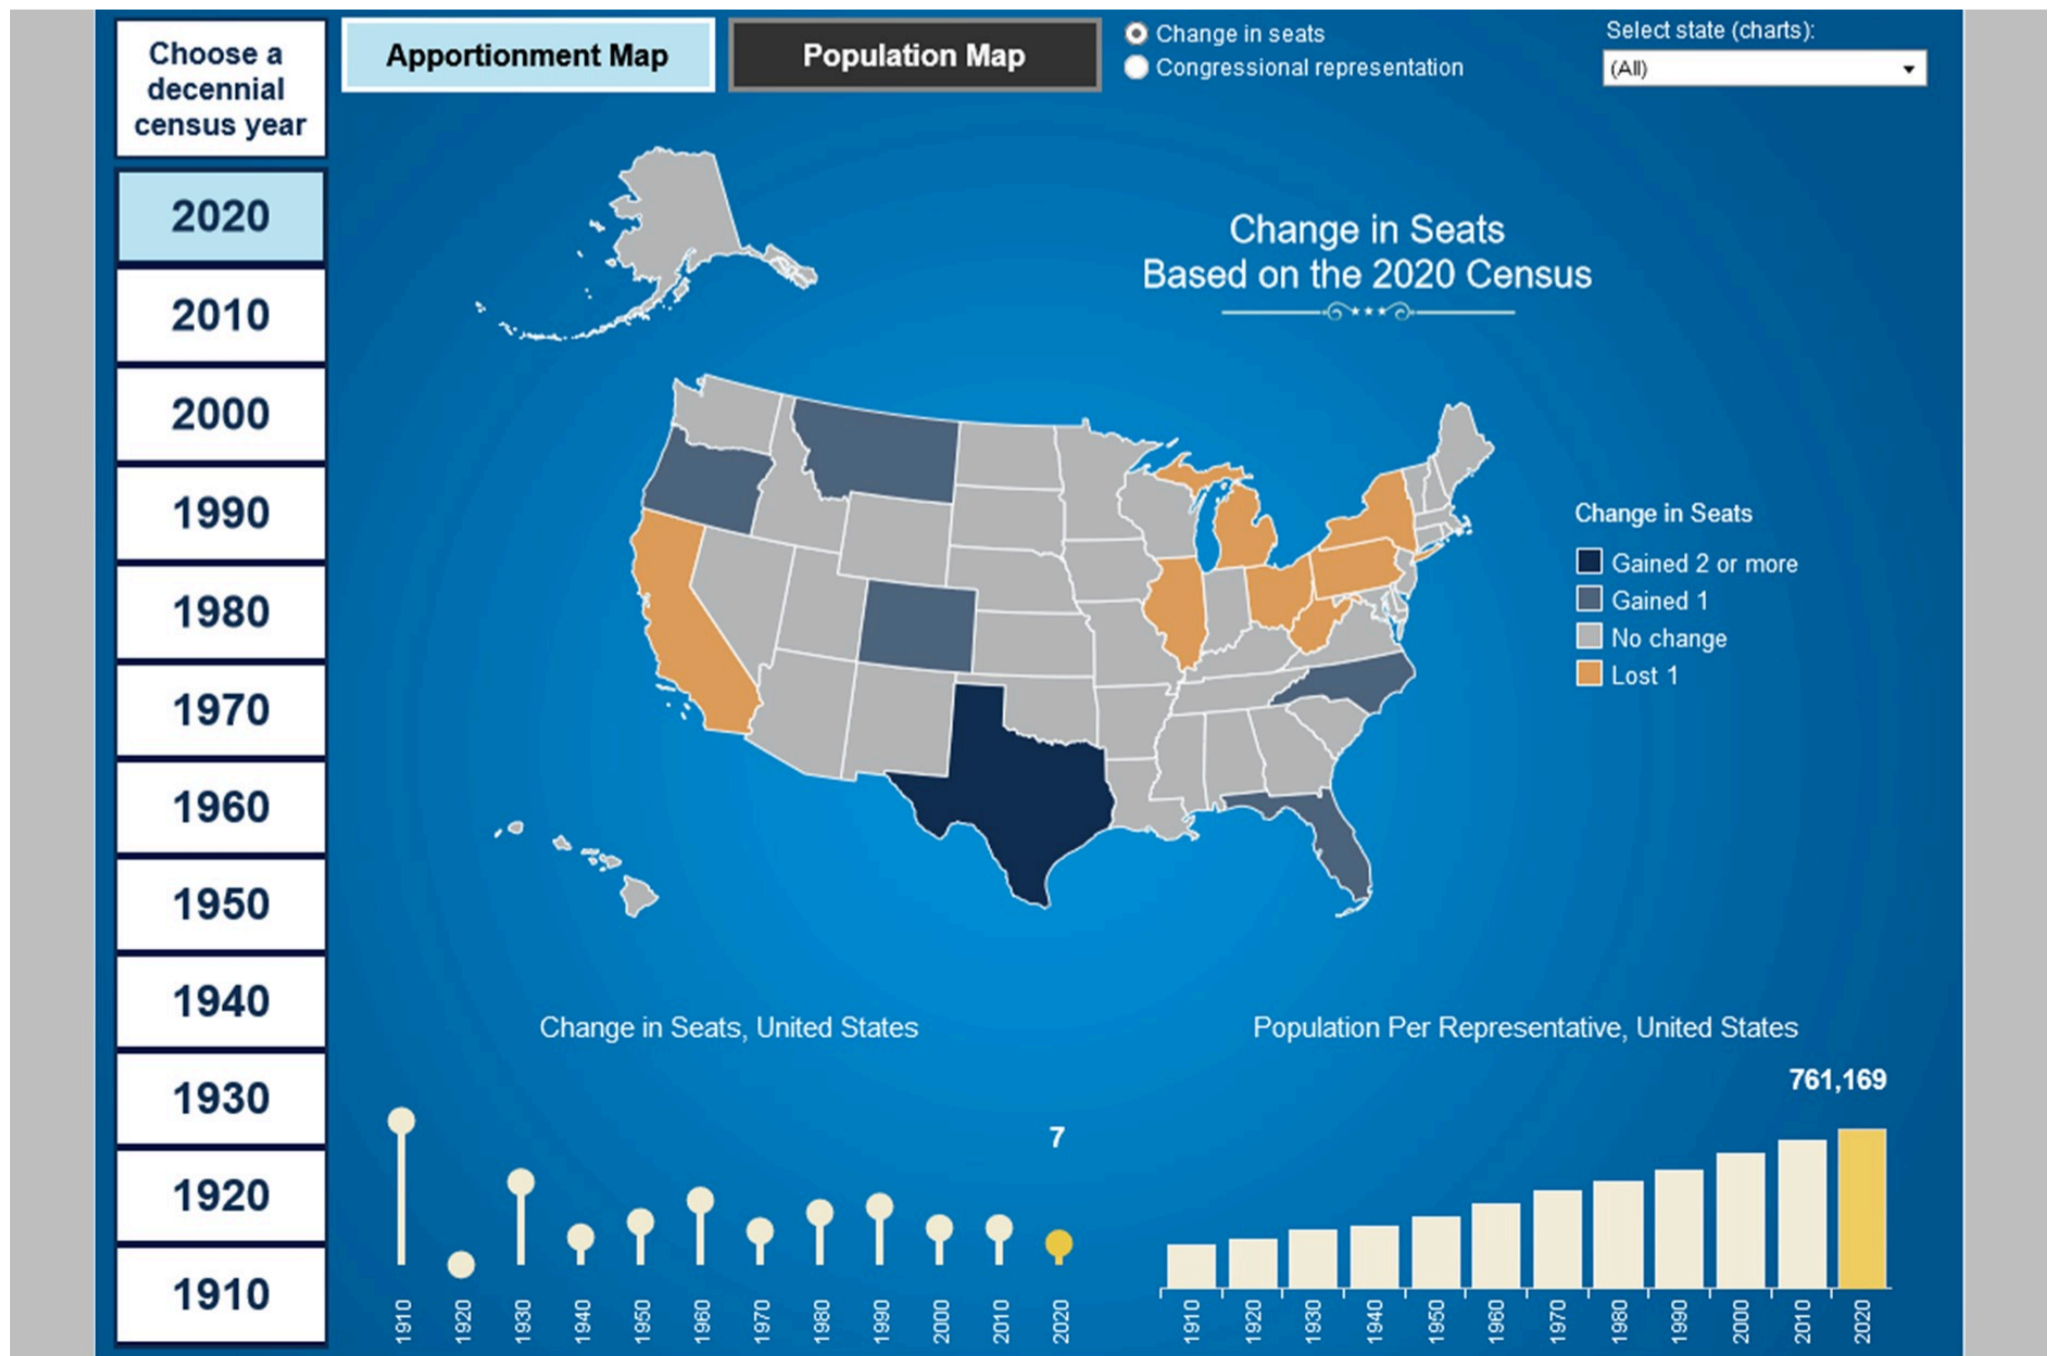

State and Counties, Congressional Districts, and Legislative Districts

Census Designated Places

Municipalities

Tract Data

How has New Jersey's population changed?

See how the total population and race and ethnicity groups have changed over time in New Jersey.

[LEARN MORE >](#)

2020 Census Profile for New Jersey

Explore "Population and Housing," "Race and Ethnicity," "Diversity," and "Age" data from the 2020 Census.

[< VIEW THE LATEST DEMOGRAPHIC DATA >](#)

2020 Census Demographic Data Map Viewer

U.S. density = 93.7

Discover state-, county-, and census tract-level data from the 2020 Census.

[< ACCESS THE TOOL >](#)

Related topics

-  [Population and Household Estimates](#)
-  [Population and Labor Force Projections](#)
-  [Annual Demographic Profile](#)
-  [Survey of Business Owners](#)
-  [US Census Data](#)
-  [Contact Us](#)

WHAT IS APPORTIONMENT?

United States[®]
Census
Bureau

What is Apportionment?

Learn how apportionment works.

[View Video >](#)

Access the Historical Apportionment and Population Data Map.

Use this interactive tool to view more than 10 decades of apportionment and population data.