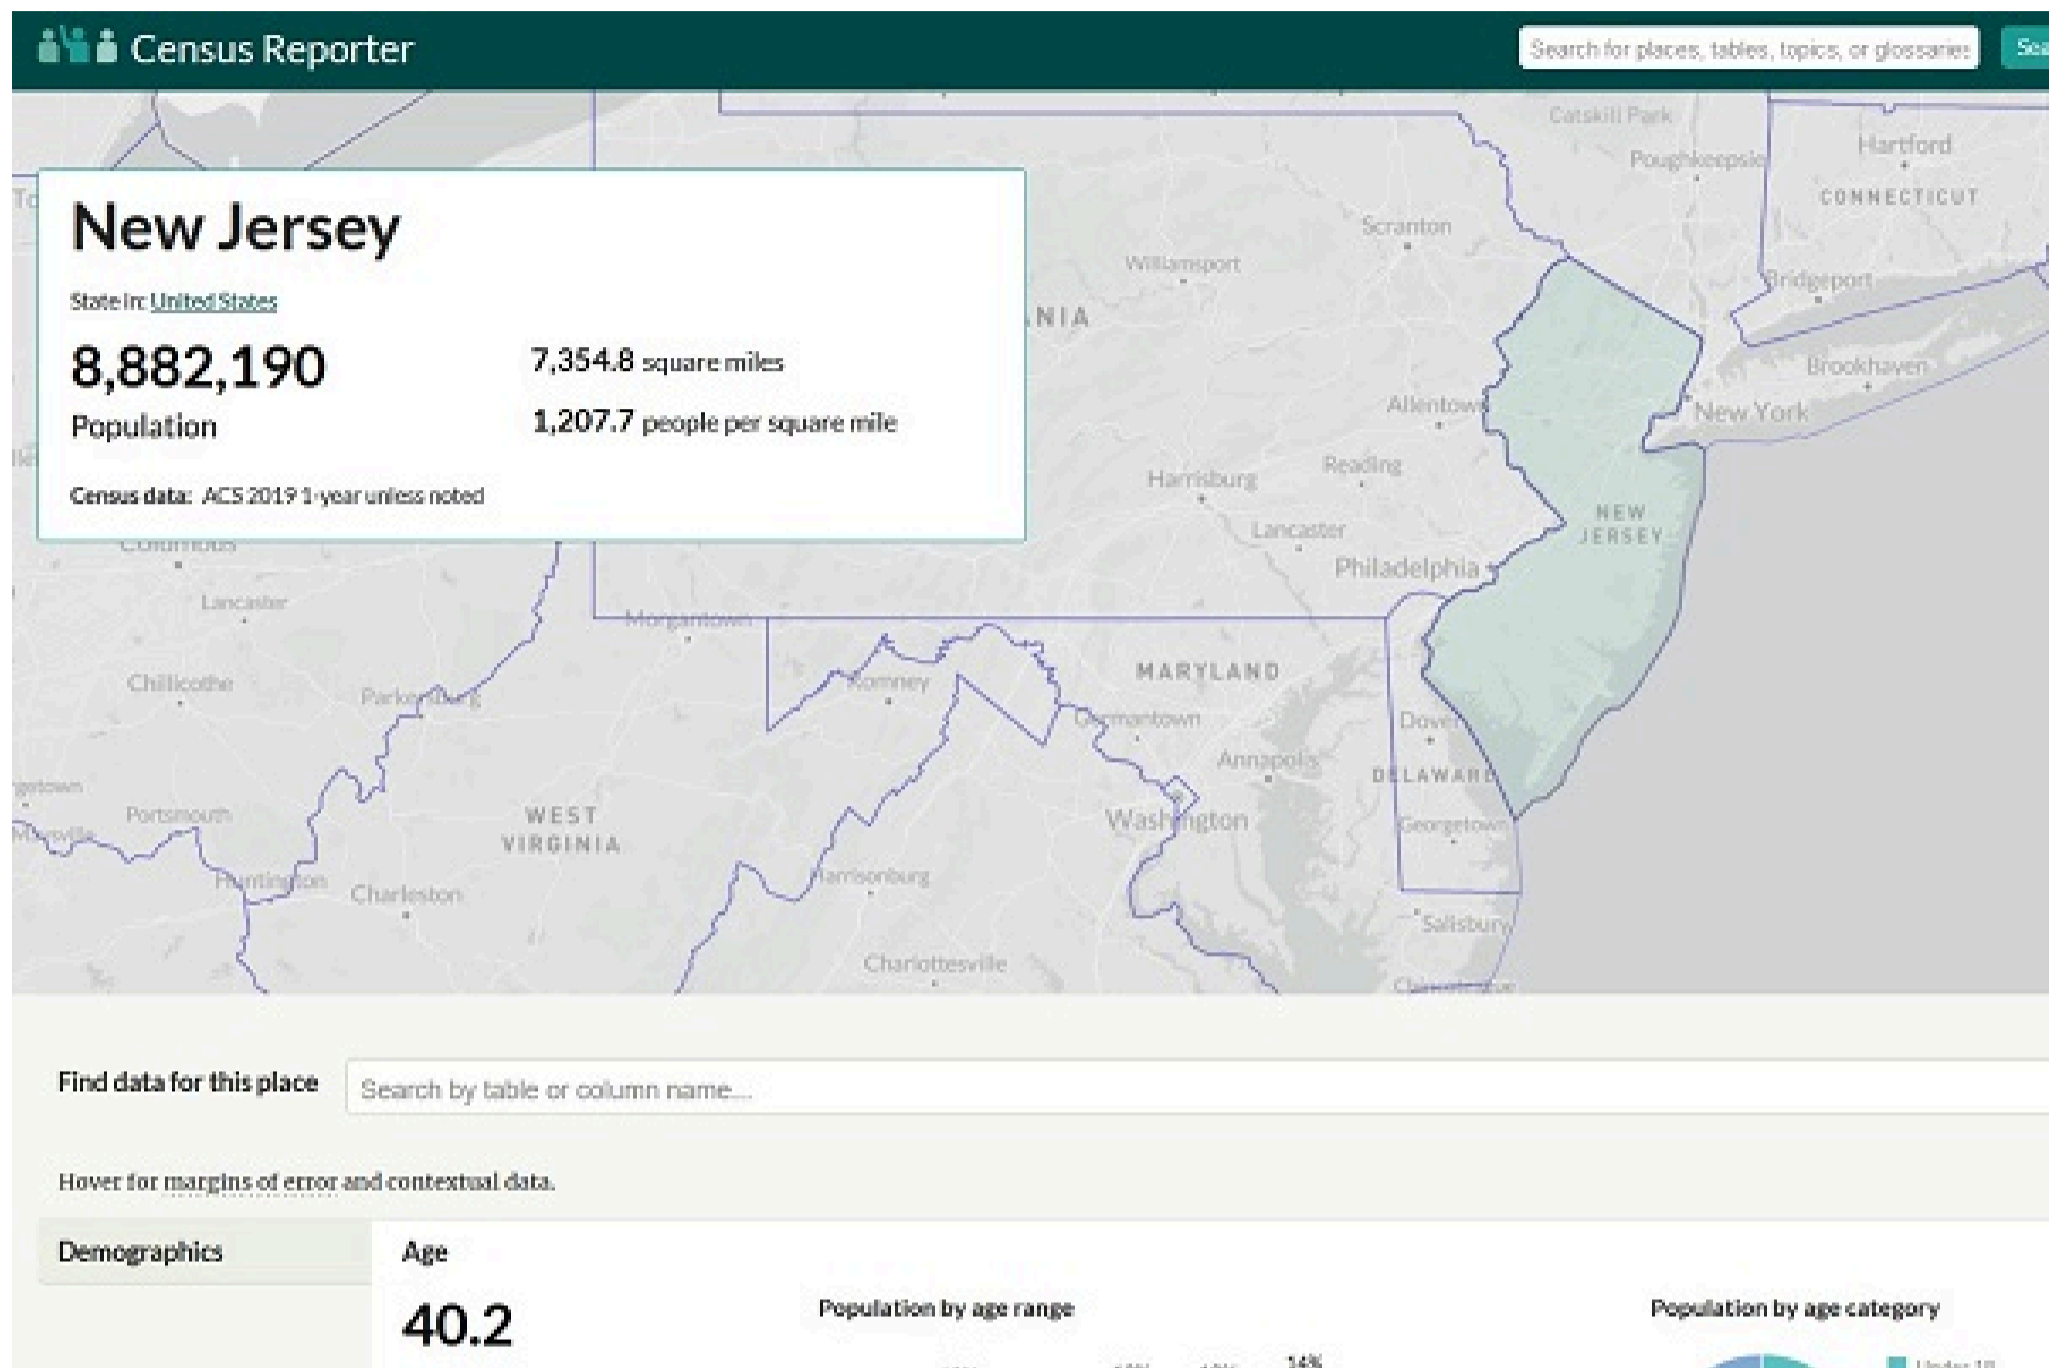

Legend

State (or state equivalent) boundary

Persons per square mile by state (or state equivalent)

- 2,000.0 or more
- 1,000.0 to 1,999.9
- 500.0 to 999.9
- 100.0 to 499.9
- 50.0 to 99.9
- Less than 50.0

U.S. density = 93.7

Discover state-, county-, and census tract-level data from the 2020 Census.

[< ACCESS THE TOOL >](#)

Related topics

-  [Population and Household Estimates](#)
-  [Population and Labor Force Projections](#)
-  [Annual Demographic Profile](#)
-  [Survey of Business Owners](#)
-  [US Census Data](#)
-  [Contact Us](#)

WHAT IS APPORTIONMENT?

United States[®]
Census
Bureau

What is Apportionment?

Learn how apportionment works.

[View Video >](#)

Access the Historical Apportionment and Population Data Map.

Use this interactive tool to view more than 10 decades of apportionment and population data.

[Access Tool >](#)

Take advantage of Census Reporter.

Explore the latest American Community Survey (ACS) data with this interactive tool.

[Learn More >](#)

Labor Market Information

Home

Demographics

Employment and Wages