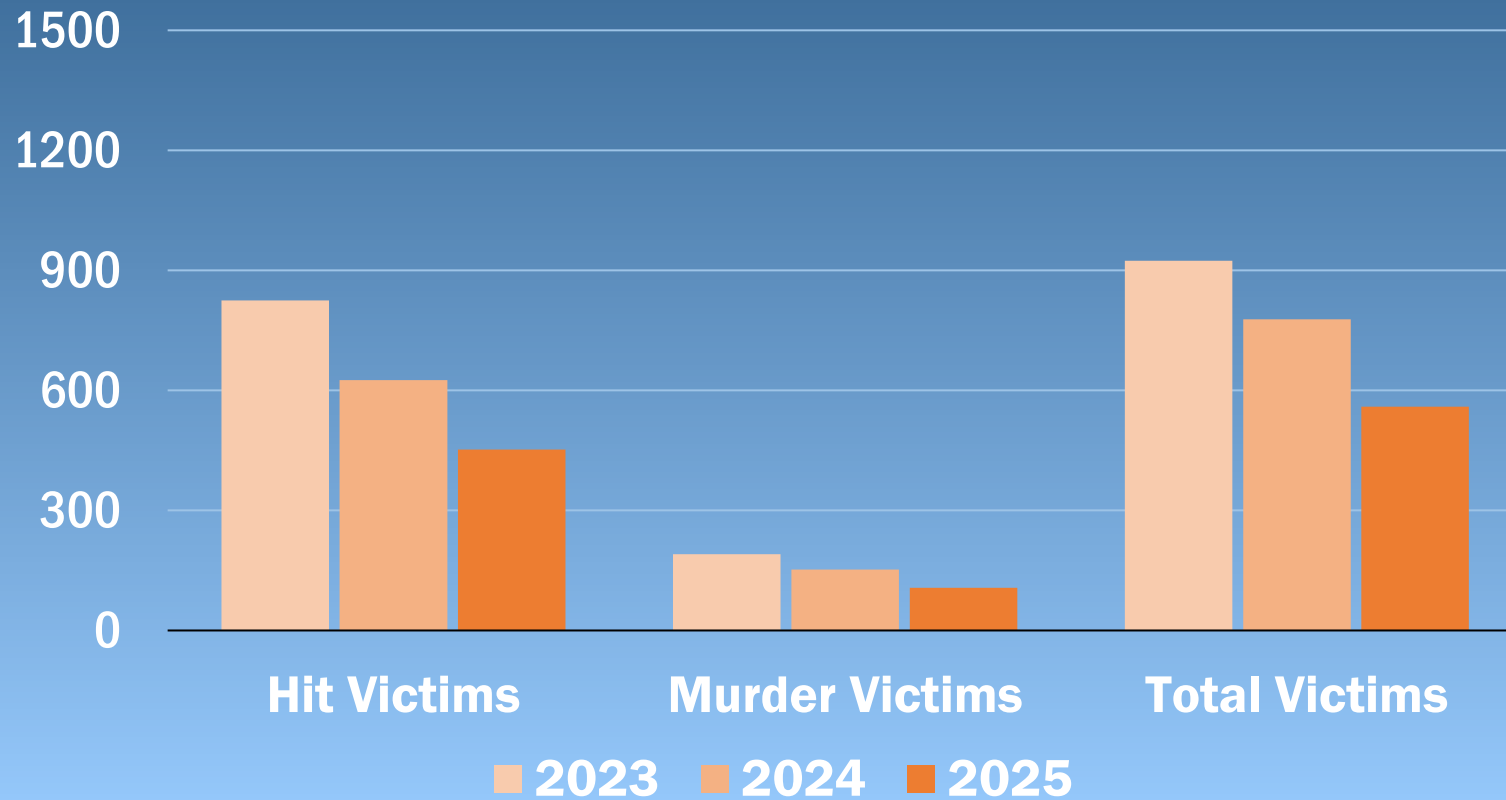

The background of the image is a dark blue field featuring a large, semi-transparent watermark of the Seal of the State of New Jersey. The seal depicts two female figures, Liberty and Justice, flanking a central shield with a plow and a ship. Above the shield is a crest with a horse's head. The words "THE GREAT SEAL OF THE STATE OF NEW JERSEY" are inscribed around the perimeter, and a banner at the bottom reads "LIBERTY AND PROSPERITY 1776".

STATEWIDE GUN CRIME COMPARATIVE STATISTICS

2025 Total Shooting Victims (559)

DOWN

28%

Current as of January 2nd, 2026.

STATEWIDE AUTO THEFT COMPARATIVE STATISTICS

2025 Total Auto Thefts (13,693)

DOWN

9%

STATEWIDE GUN CRIME COMPARATIVE STATISTICS

2023 vs 2024 vs 2025 Shooting Victims

**SHOOTING
VICTIMS
DOWN
28%**

Current as of January 2nd, 2026.

STATEWIDE GUN CRIME COMPARATIVE STATISTICS

Total Shooting Victims 2014-2025

— Total Shooting Victims 2014-2025

SHOOTING
VICTIMS
DOWN
28%

Current as of January 2nd, 2026.

STATEWIDE GUN CRIME COMPARATIVE STATISTICS

Total Shooting Murder Victims 2014-2025

— Total Shooting Murder Victims 2014-2025