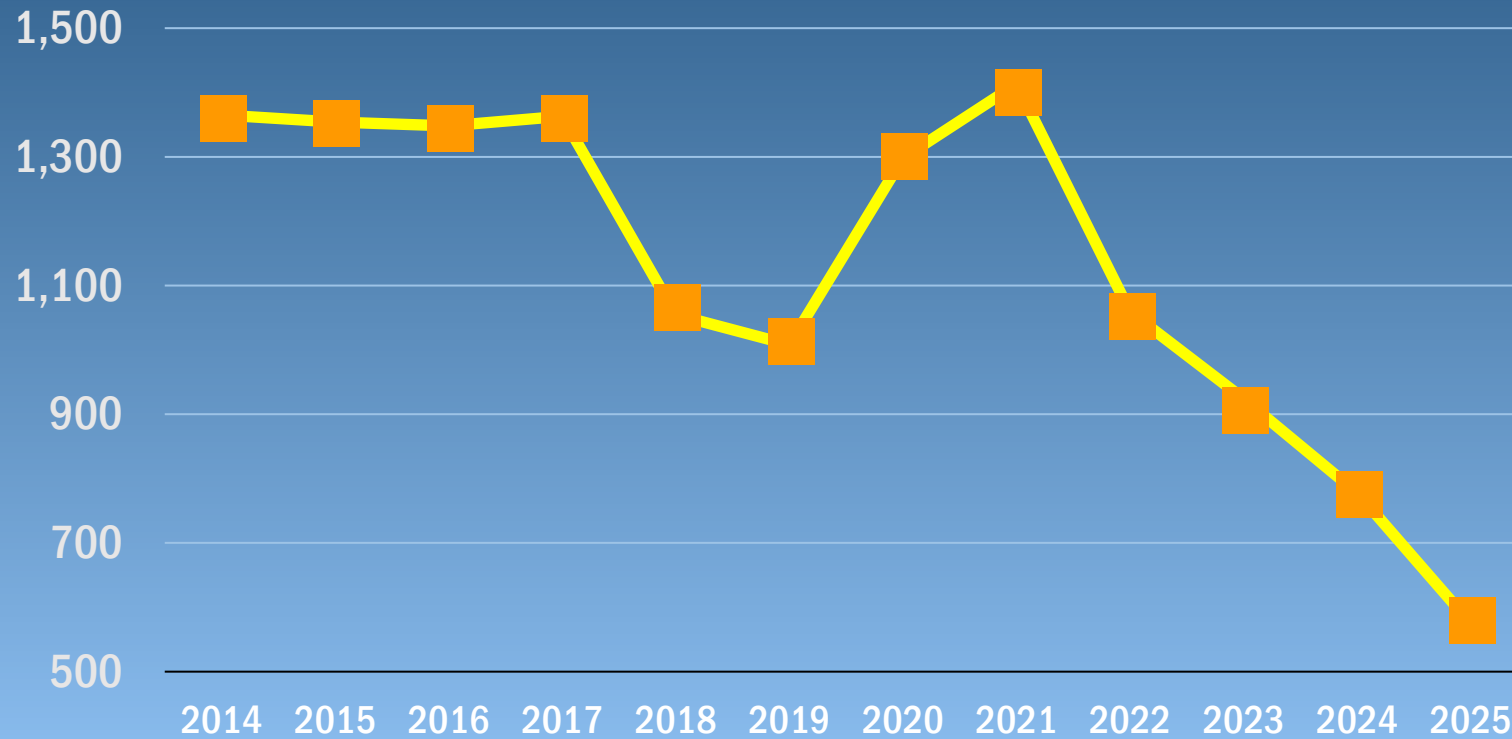

STATEWIDE GUN CRIME COMPARATIVE STATISTICS

2025 Total Shooting Victims (559)

DOWN

28%

Current as of January 2nd, 2026.

STATEWIDE AUTO THEFT COMPARATIVE STATISTICS

2025 Total Auto Thefts (13,693)

DOWN

9%

STATEWIDE GUN CRIME COMPARATIVE STATISTICS

2023 vs 2024 vs 2025 Shooting Victims

**SHOOTING
VICTIMS
DOWN
28%**

Current as of January 2nd, 2026.

STATEWIDE GUN CRIME COMPARATIVE STATISTICS

Total Shooting Victims 2014-2025

— Total Shooting Victims 2014-2025

SHOOTING
VICTIMS
DOWN
28%

Current as of January 2nd, 2026.

STATEWIDE GUN CRIME COMPARATIVE STATISTICS

Total Shooting Murder Victims 2014-2025

— Total Shooting Murder Victims 2014-2025