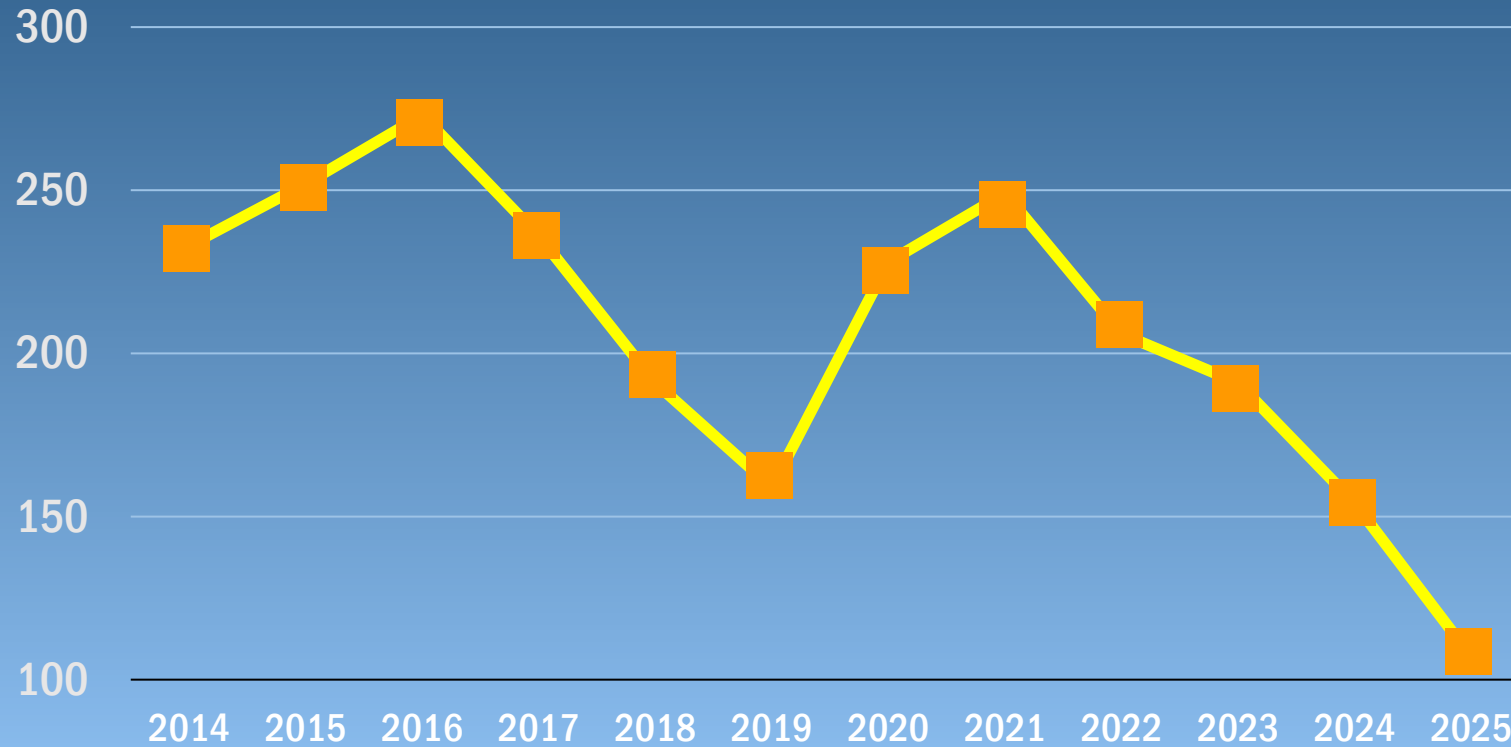

9%

STATEWIDE GUN CRIME COMPARATIVE STATISTICS

2023 vs 2024 vs 2025 Shooting Victims

**SHOOTING
VICTIMS
DOWN
28%**

Current as of January 2nd, 2026.

STATEWIDE GUN CRIME COMPARATIVE STATISTICS

Total Shooting Victims 2014-2025

— Total Shooting Victims 2014-2025

SHOOTING
VICTIMS
DOWN
28%

Current as of January 2nd, 2026.

STATEWIDE GUN CRIME COMPARATIVE STATISTICS

Total Shooting Murder Victims 2014-2025

— Total Shooting Murder Victims 2014-2025

SHOOTING
MURDER VICTIMS
DOWN
31%

Current as of January 2nd, 2026.

STATEWIDE GUN CRIME COMPARATIVE STATISTICS

2025 Changes in Total Shooting Victims in Major Cities

Current as of January 2nd, 2026.

STATEWIDE AUTO THEFT COMPARATIVE STATISTICS

Auto Thefts 2020-2025

**AUTO THEFTS
DOWN
9%**

Current as of January 2nd, 2026.