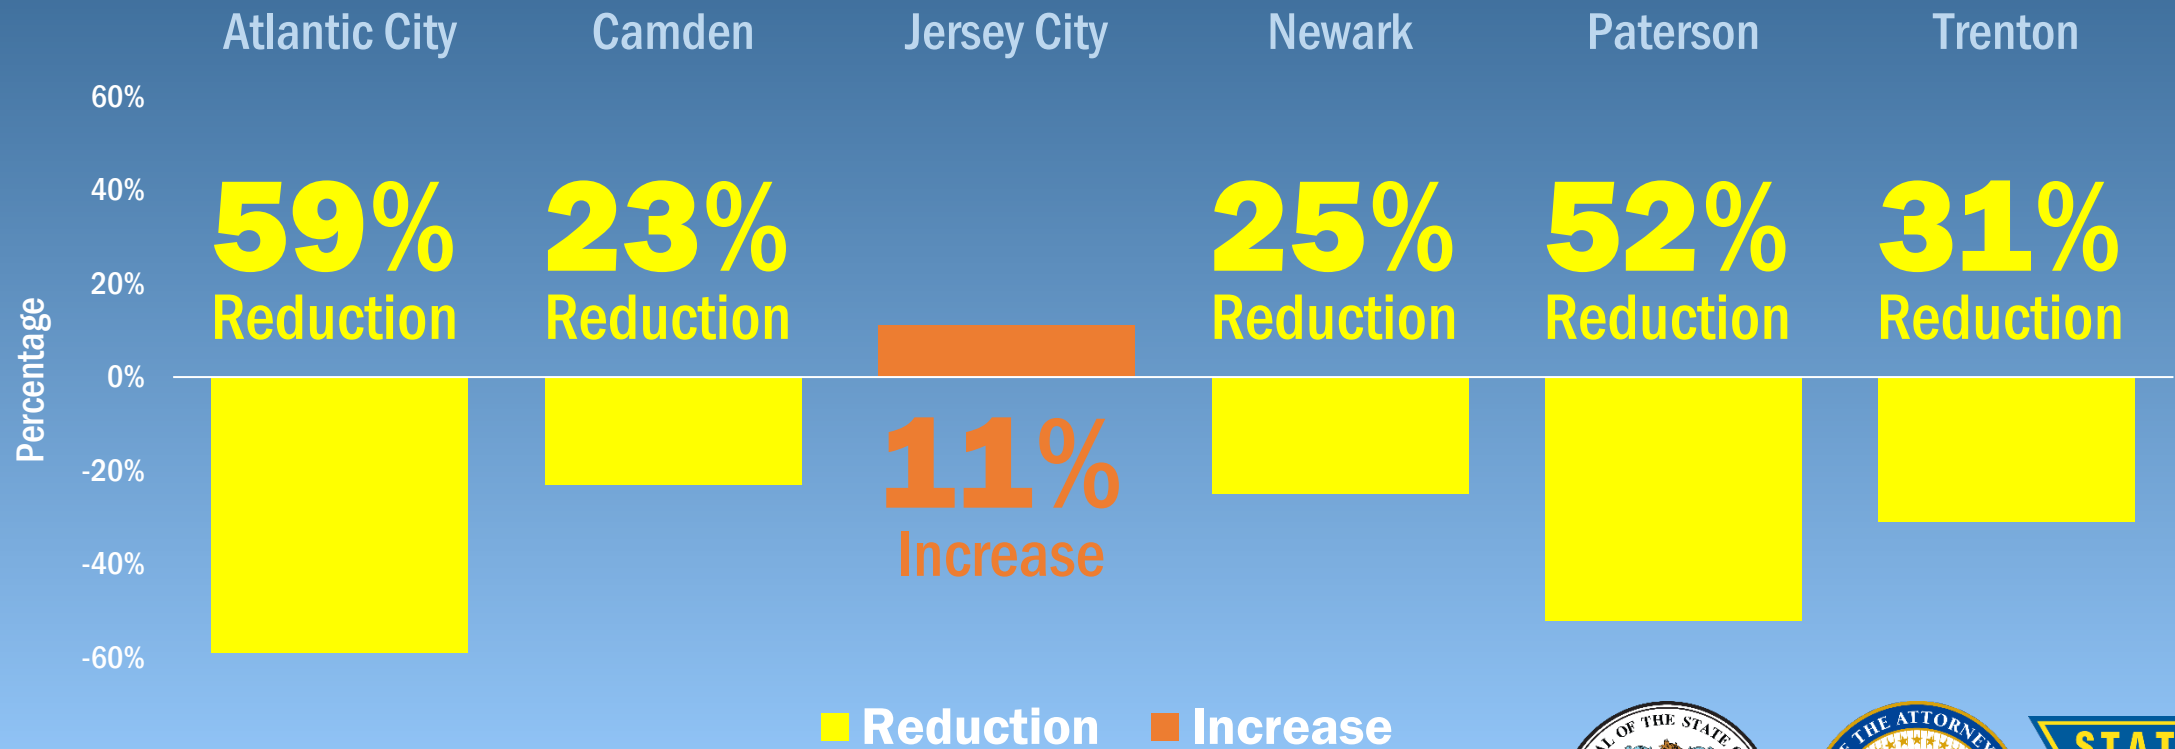

— Total Shooting Victims 2014-2025

SHOOTING
VICTIMS
DOWN
28%

Current as of January 2nd, 2026.

STATEWIDE GUN CRIME COMPARATIVE STATISTICS

Total Shooting Murder Victims 2014-2025

— Total Shooting Murder Victims 2014-2025

SHOOTING
MURDER VICTIMS
DOWN
31%

Current as of January 2nd, 2026.

STATEWIDE GUN CRIME COMPARATIVE STATISTICS

2025 Changes in Total Shooting Victims in Major Cities

Current as of January 2nd, 2026.

STATEWIDE AUTO THEFT COMPARATIVE STATISTICS

Auto Thefts 2020-2025

**AUTO THEFTS
DOWN
9%**

Current as of January 2nd, 2026.