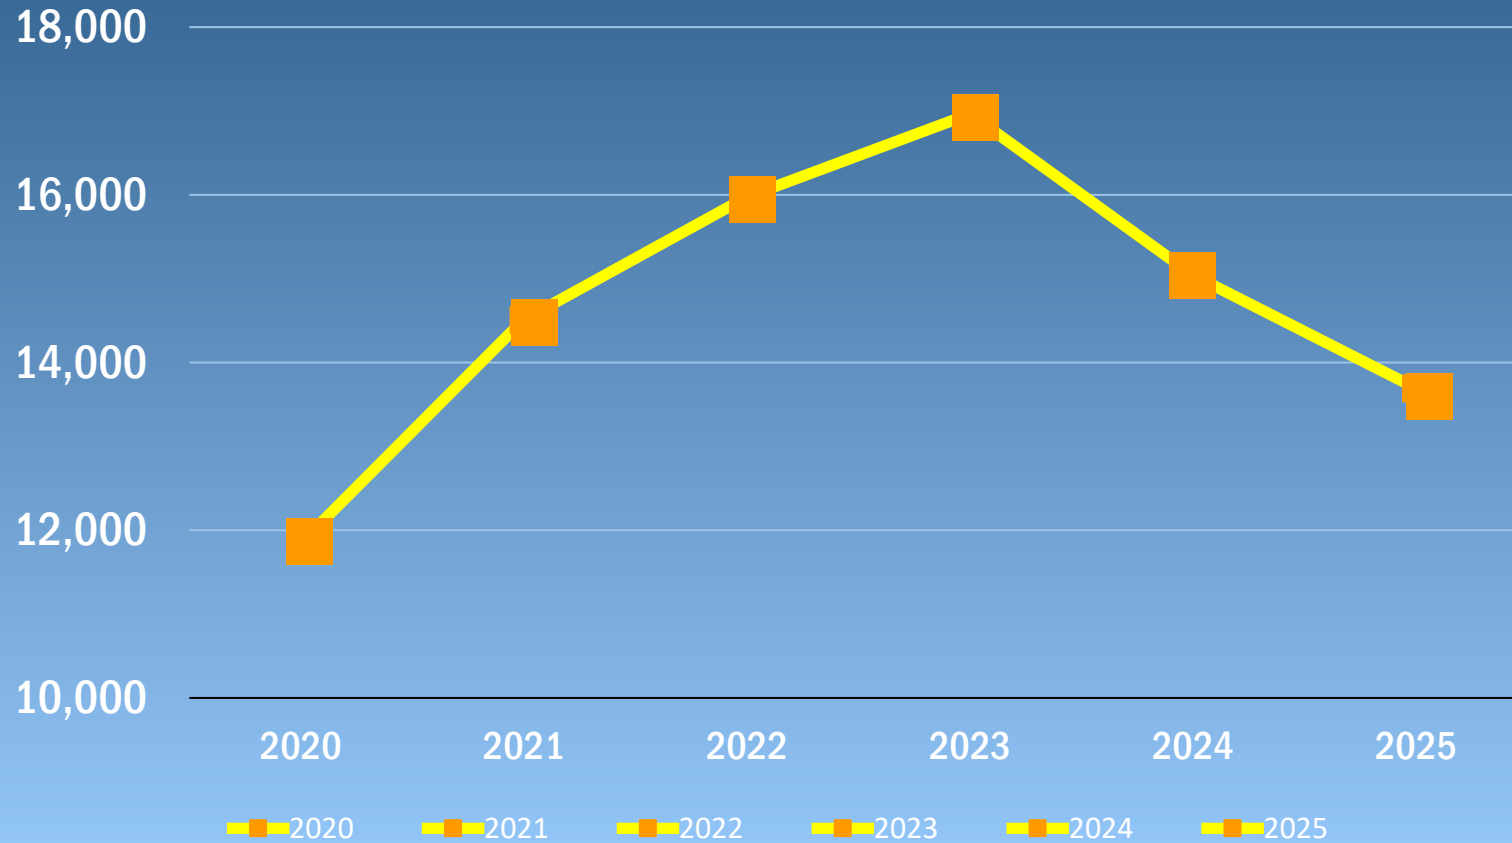

9%

STATEWIDE GUN CRIME COMPARATIVE STATISTICS

2023 vs 2024 vs 2025 Shooting Victims

**SHOOTING
VICTIMS
DOWN
28%**

Current as of January 2nd, 2026.

STATEWIDE GUN CRIME COMPARATIVE STATISTICS

Total Shooting Victims 2014-2025

— Total Shooting Victims 2014-2025

SHOOTING
VICTIMS
DOWN
28%

Current as of January 2nd, 2026.

STATEWIDE GUN CRIME COMPARATIVE STATISTICS

Total Shooting Murder Victims 2014-2025

— Total Shooting Murder Victims 2014-2025

SHOOTING
MURDER VICTIMS
DOWN
31%

Current as of January 2nd, 2026.

STATEWIDE GUN CRIME COMPARATIVE STATISTICS

2025 Changes in Total Shooting Victims in Major Cities

Current as of January 2nd, 2026.

STATEWIDE AUTO THEFT COMPARATIVE STATISTICS

Auto Thefts 2020-2025

**AUTO THEFTS
DOWN
9%**

Current as of January 2nd, 2026.