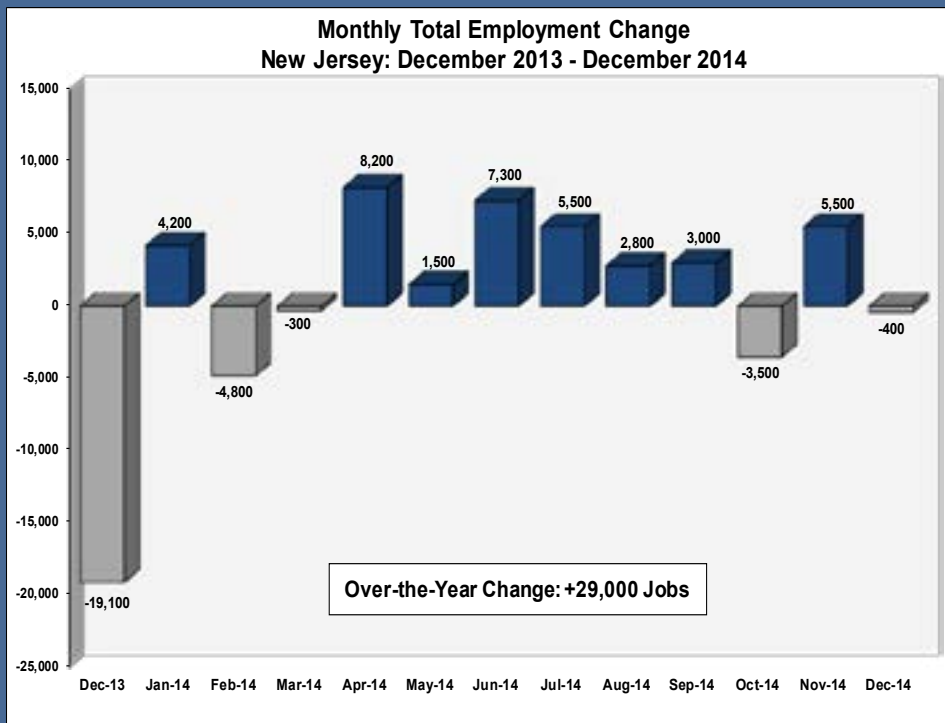

New Jersey Economy at a Glance: December 2014

Total Employment Declines in December

Private Sector Payrolls Expand Over the Year

Trade, Transport., Utilities Growth Leader Over the Year

Unemployment Rate Falls in December

Unemployed Residents Lower Over the Year

Initial UI Claims Higher in December