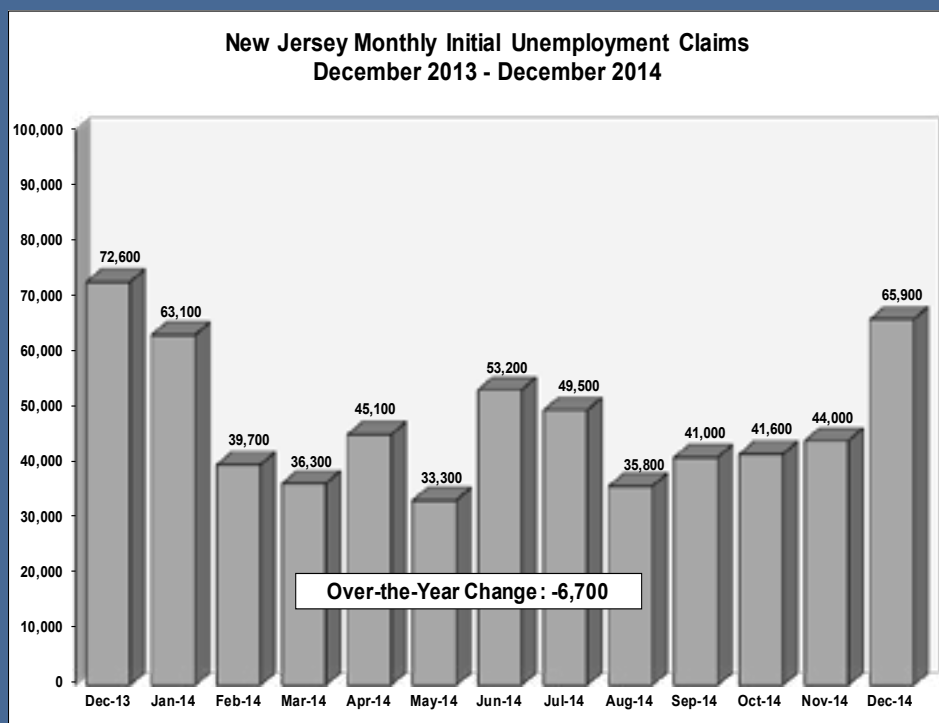

New Jersey Economy at a Glance: December 2014

Total Employment Declines in December

Private Sector Payrolls Expand Over the Year

Trade, Transport., Utilities Growth Leader Over the Year

Unemployment Rate Falls in December

Unemployed Residents Lower Over the Year

Initial UI Claims Higher in December