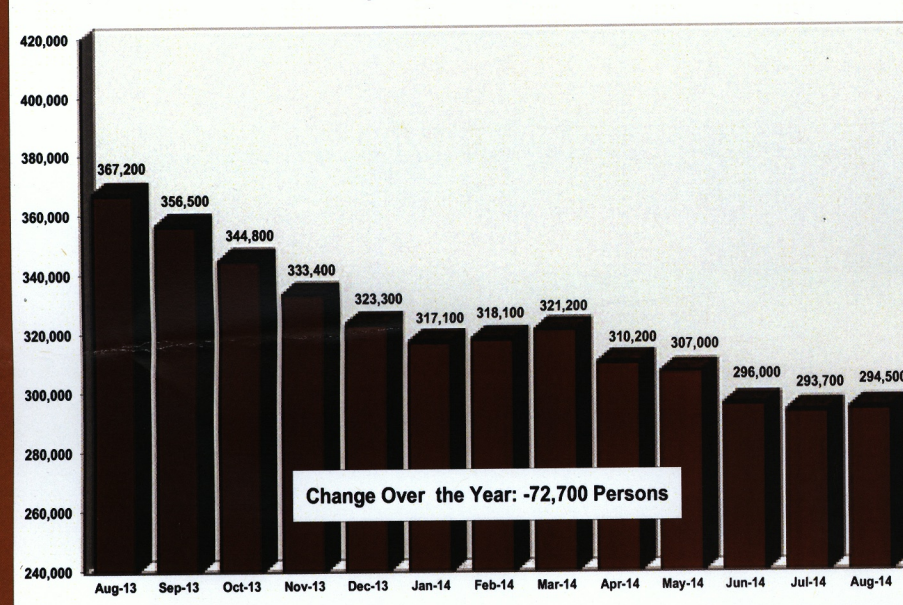

New Jersey Economy at a Glance: August 2014

Monthly Total Employment Change
New Jersey: August 2013 - August 2014

Monthly Private Sector Employment Change
August 2013 - August 2014

Employment Essentially Unchanged in August

Private Sector Payrolls Expand Over the Year

New Jersey Private Sector Employment Change by Industry
August 2013 - August 2014

Unemployment Rates, New Jersey vs. United States:
August 2013 - August 2014

Trade, Transport., Utilities Growth Leader Over the Year

Unemployment Rate Edges Higher in August

Unemployed New Jersey Residents
August 2013 - August 2014

New Jersey Monthly Initial Unemployment Claims
August 2013 - August 2014