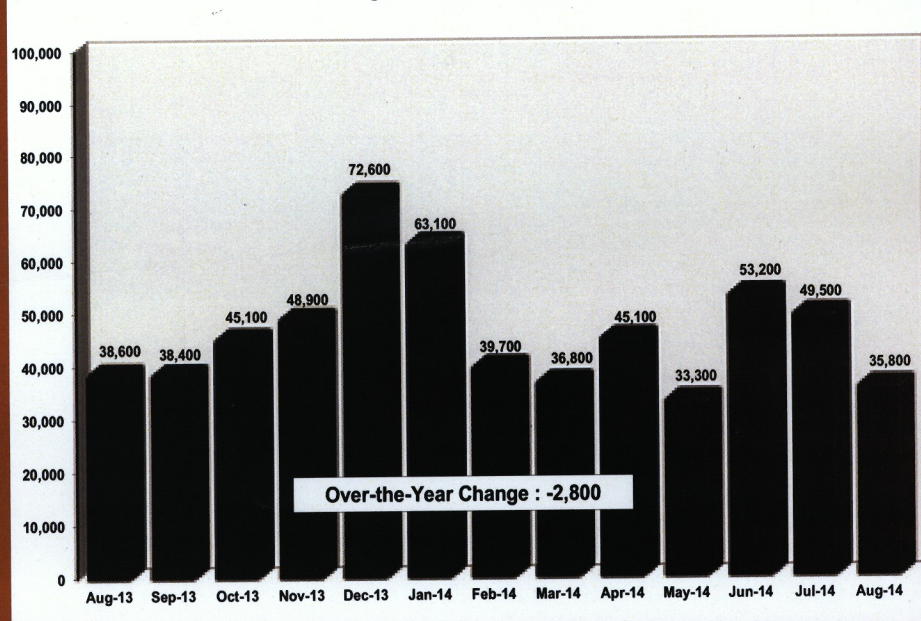

New Jersey Monthly Initial Unemployment Claims
August 2013 - August 2014

Unemployed Residents Lower Over the Year

Initial UI Claims Lower Over the Month