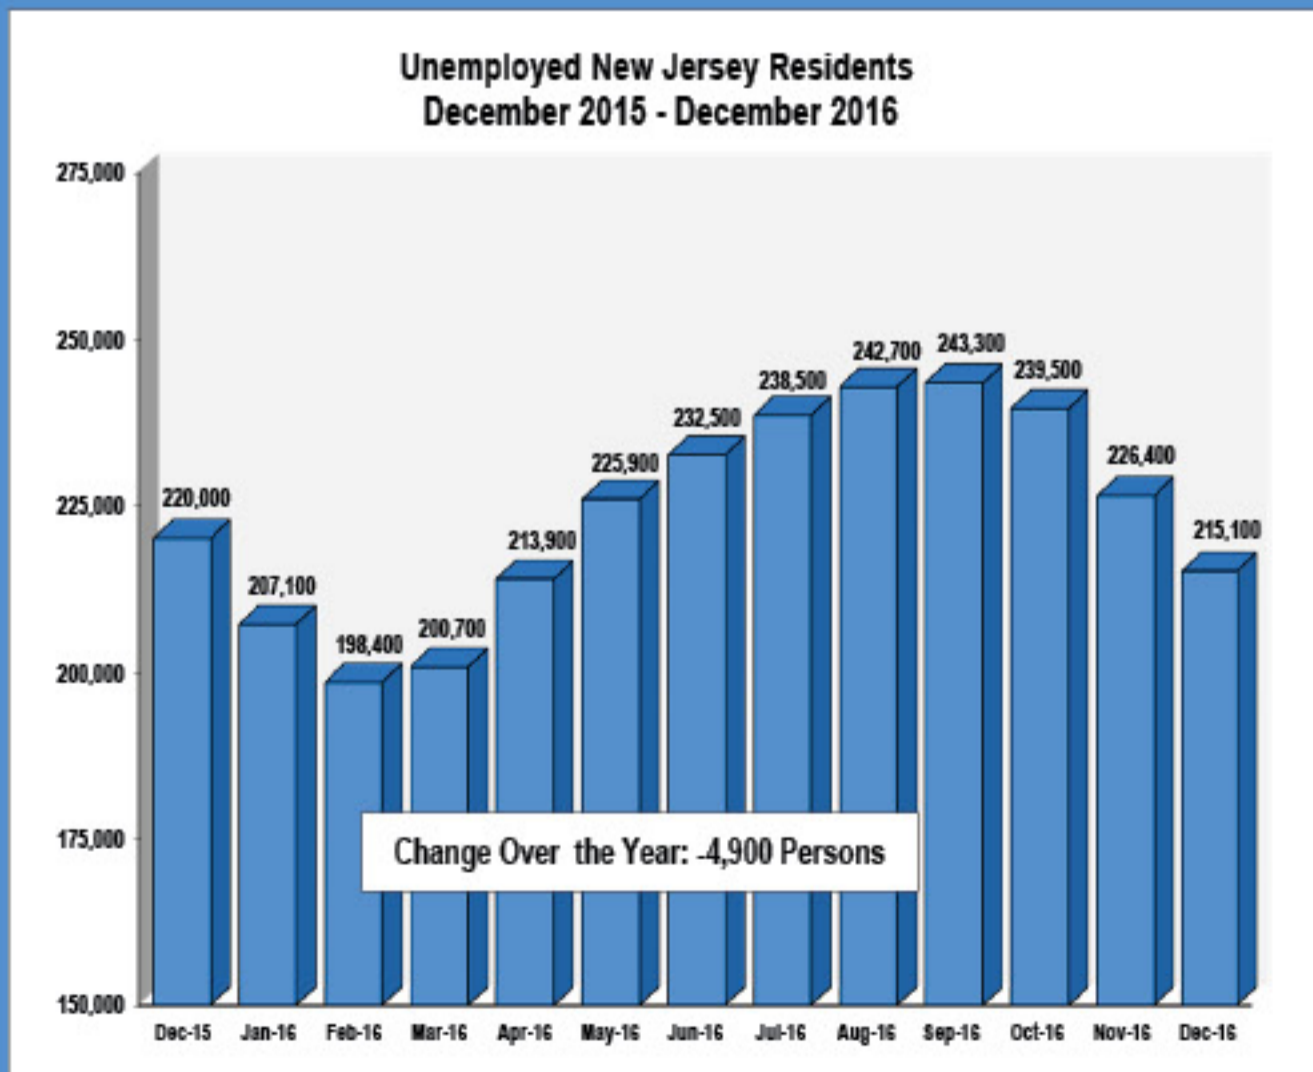

New Jersey Economy at a Glance: December 2016

Total Employment Higher

Private Sector Payrolls Expand Over the Year

Education & Health Services Growth Leader Over the Year

Unemployment Rate Falls to 4.7%

Unemployed Residents Lower in December

Initial UI Claims Up Over the Year