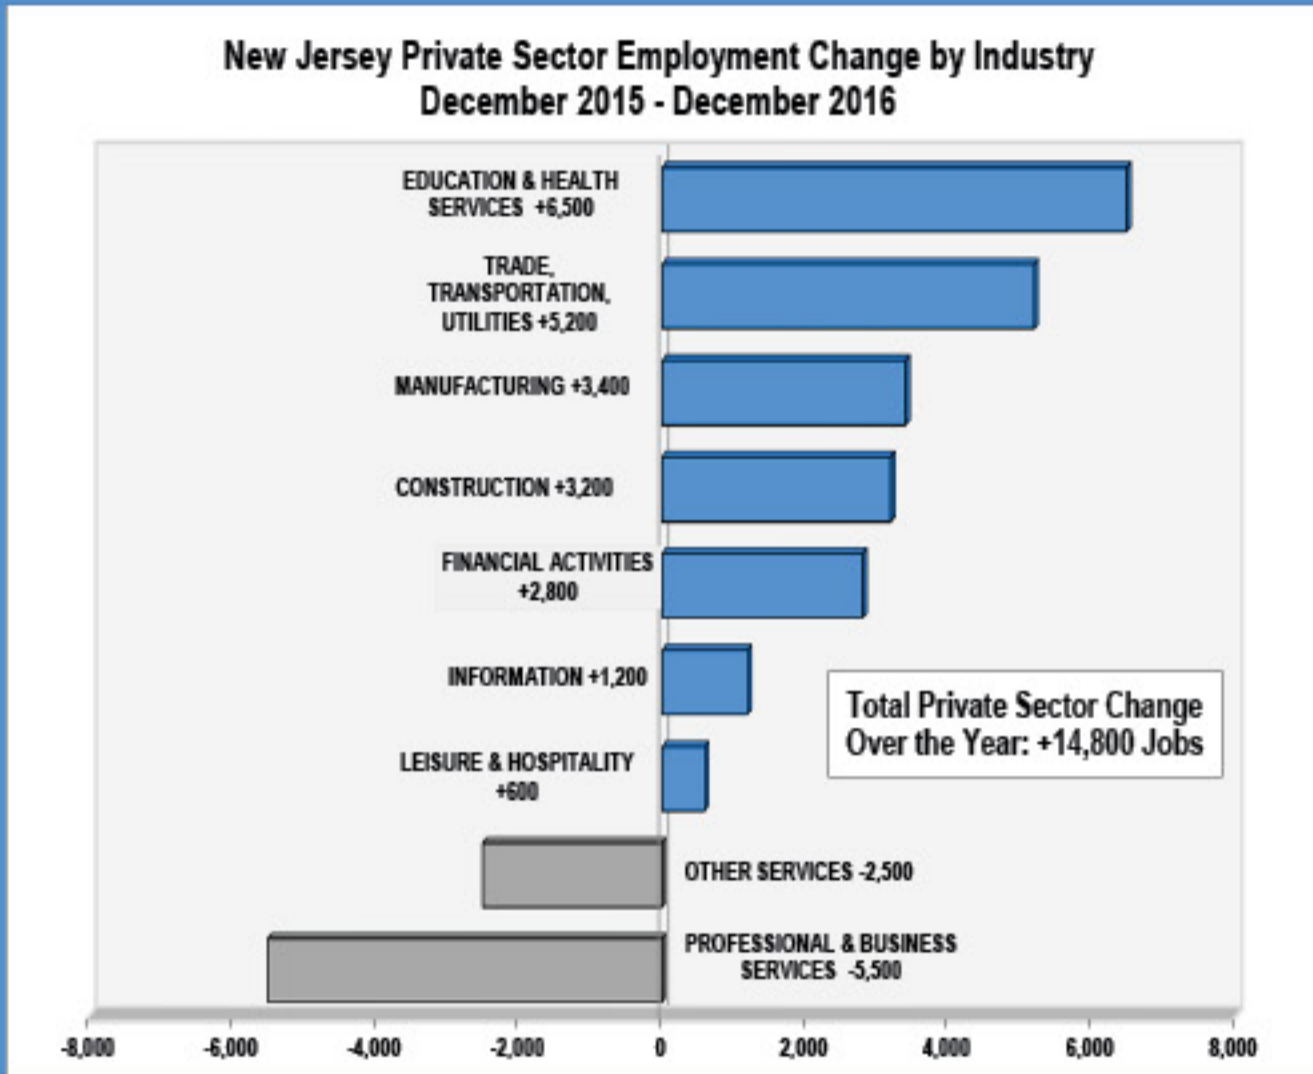

New Jersey Economy at a Glance: December 2016

Total Employment Higher

Private Sector Payrolls Expand Over the Year

Education & Health Services Growth Leader Over the Year

Unemployment Rate Falls to 4.7%

Unemployed Residents Lower in December

Initial UI Claims Up Over the Year