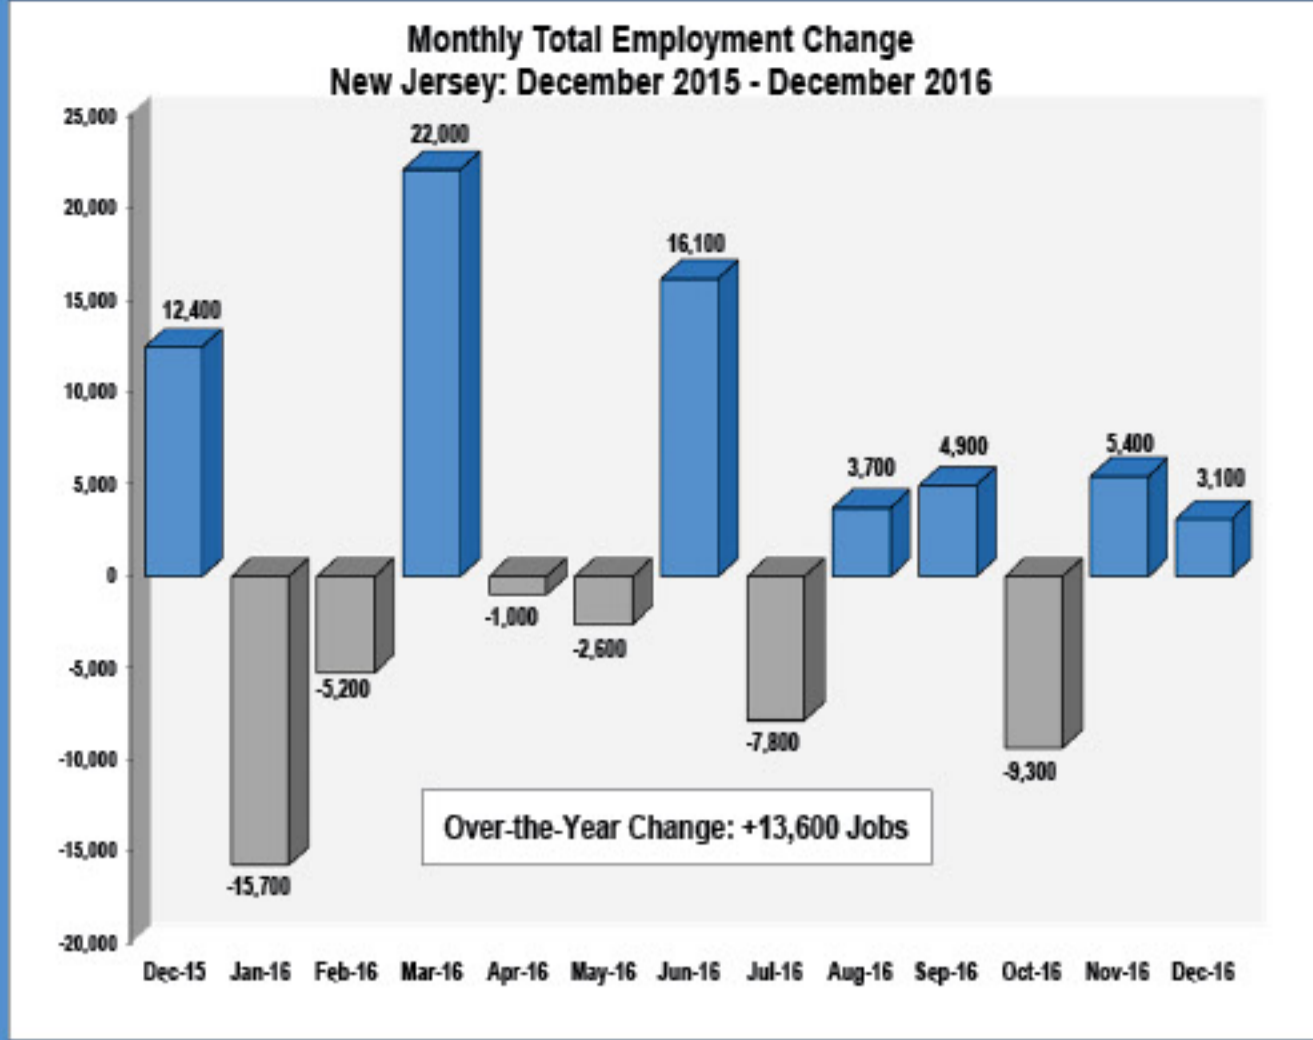

New Jersey Economy at a Glance: December 2016

Total Employment Higher

Private Sector Payrolls Expand Over the Year

Education & Health Services Growth Leader Over the Year

Unemployment Rate Falls to 4.7%

Unemployed Residents Lower in December

Initial UI Claims Up Over the Year