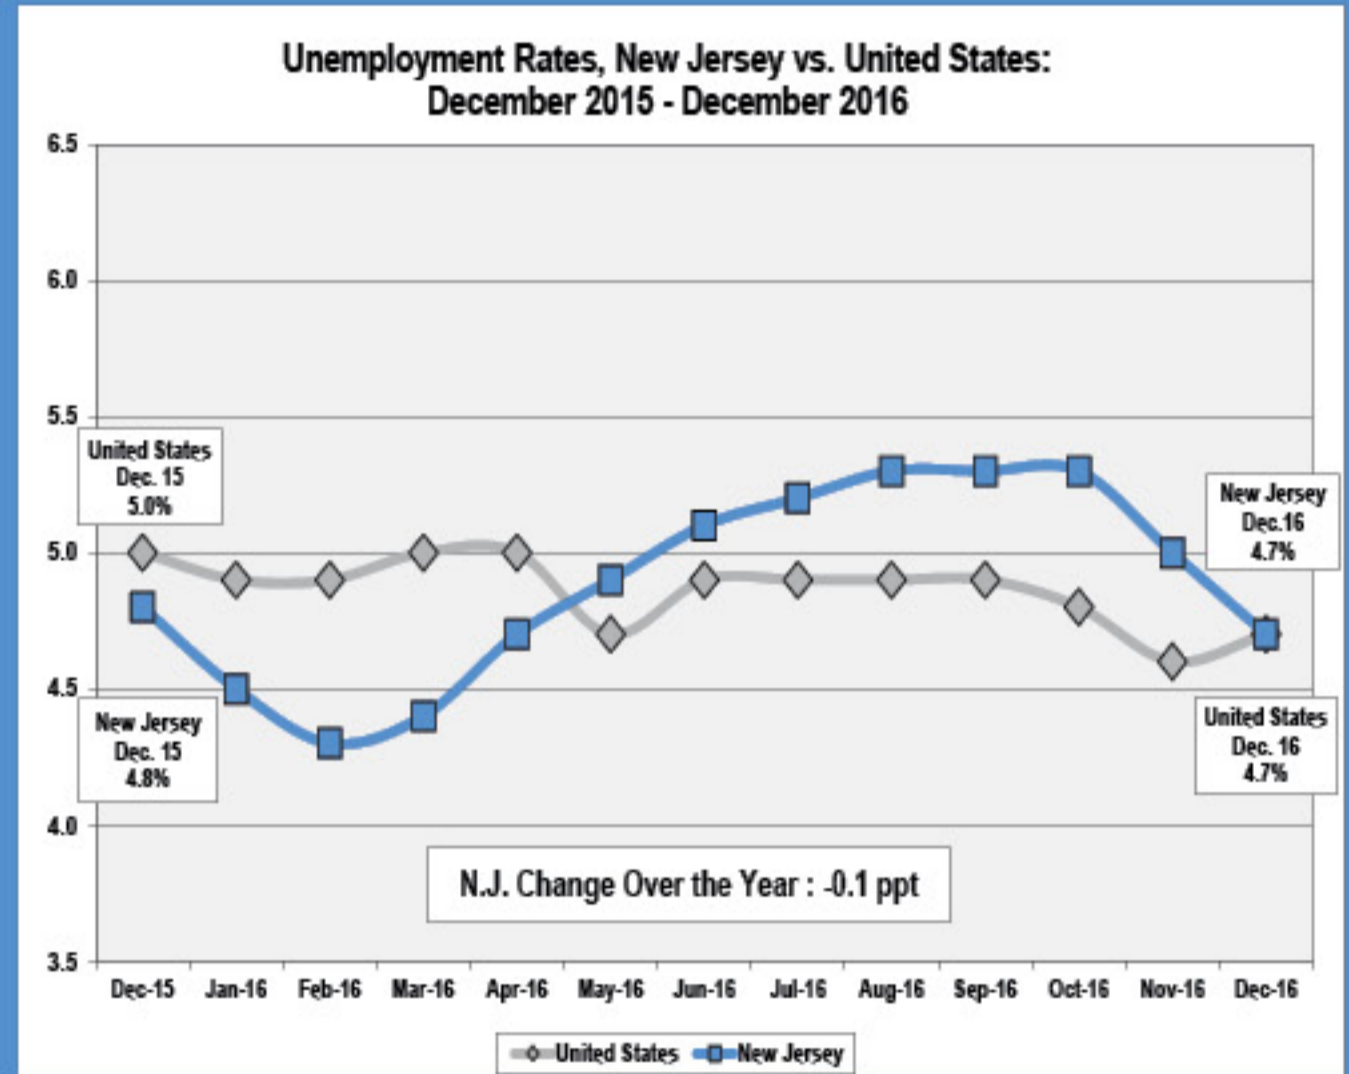

New Jersey Economy at a Glance: December 2016

Total Employment Higher

Private Sector Payrolls Expand Over the Year

Education & Health Services Growth Leader Over the Year

Unemployment Rate Falls to 4.7%

Unemployed Residents Lower in December

Initial UI Claims Up Over the Year