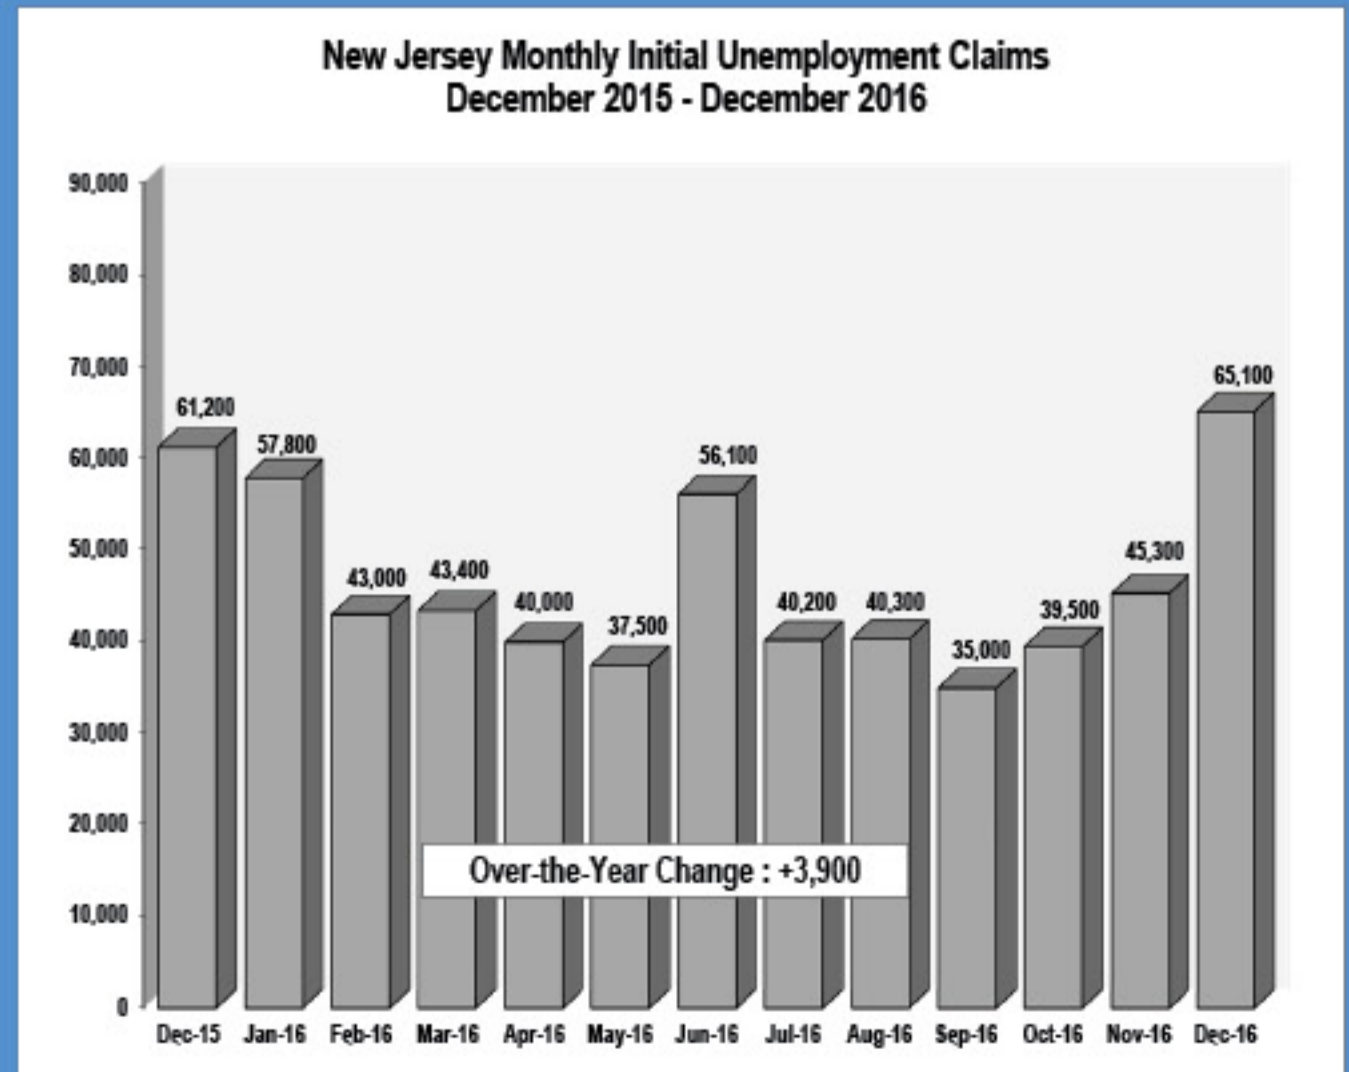

New Jersey Economy at a Glance: December 2016

Total Employment Higher

Private Sector Payrolls Expand Over the Year

Education & Health Services Growth Leader Over the Year

Unemployment Rate Falls to 4.7%

Unemployed Residents Lower in December

Initial UI Claims Up Over the Year