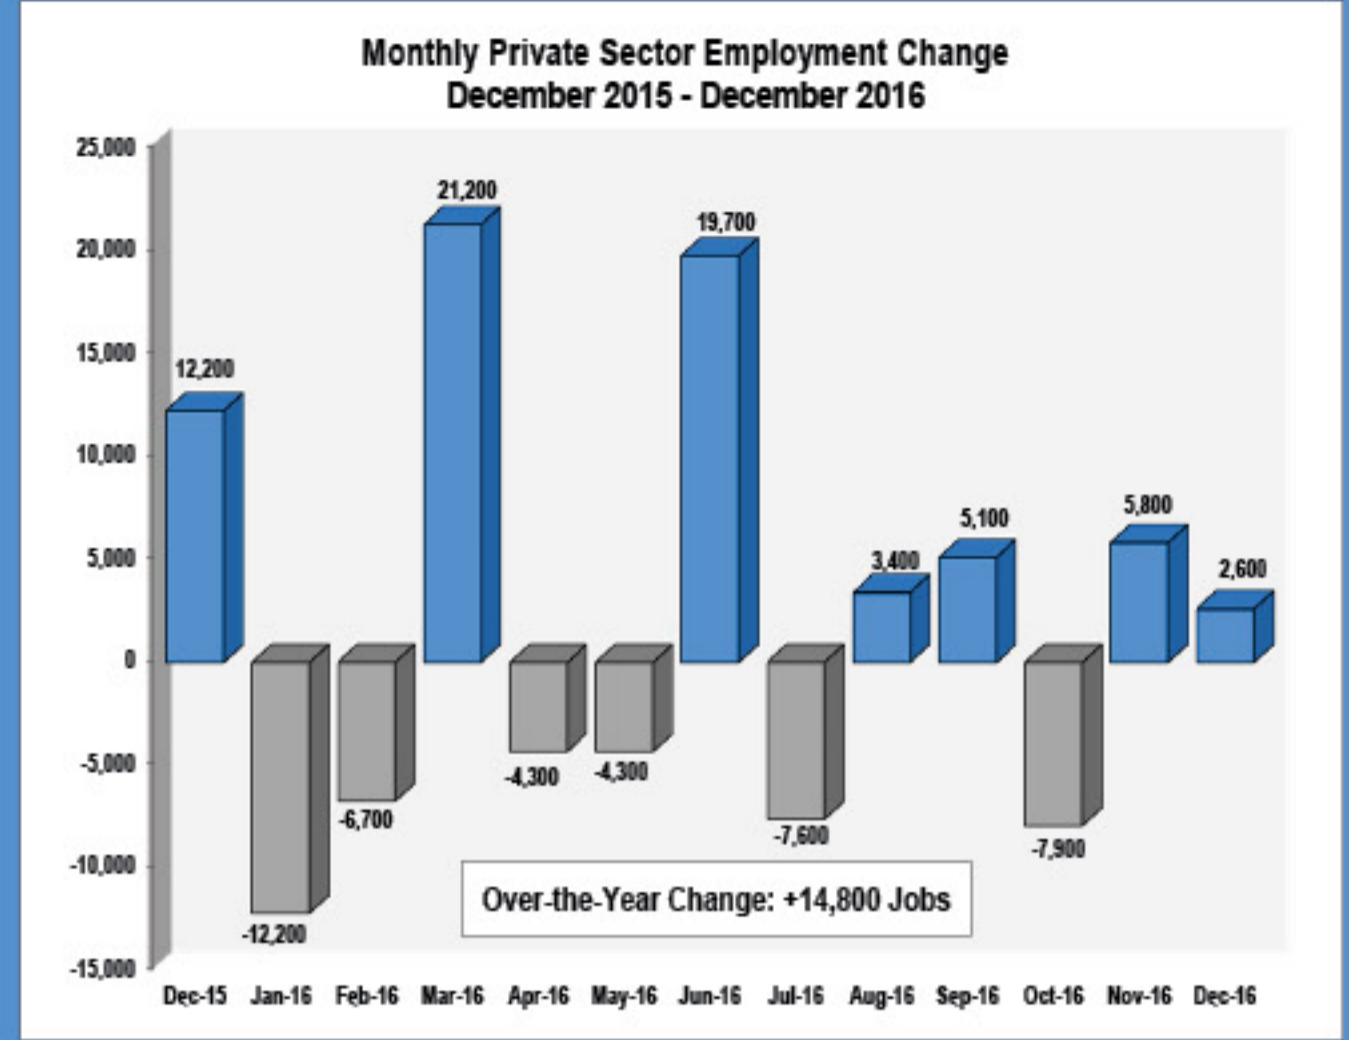

New Jersey Economy at a Glance: December 2016

Total Employment Higher

Private Sector Payrolls Expand Over the Year

Education & Health Services Growth Leader Over the Year

Unemployment Rate Falls to 4.7%

Unemployed Residents Lower in December

Initial UI Claims Up Over the Year