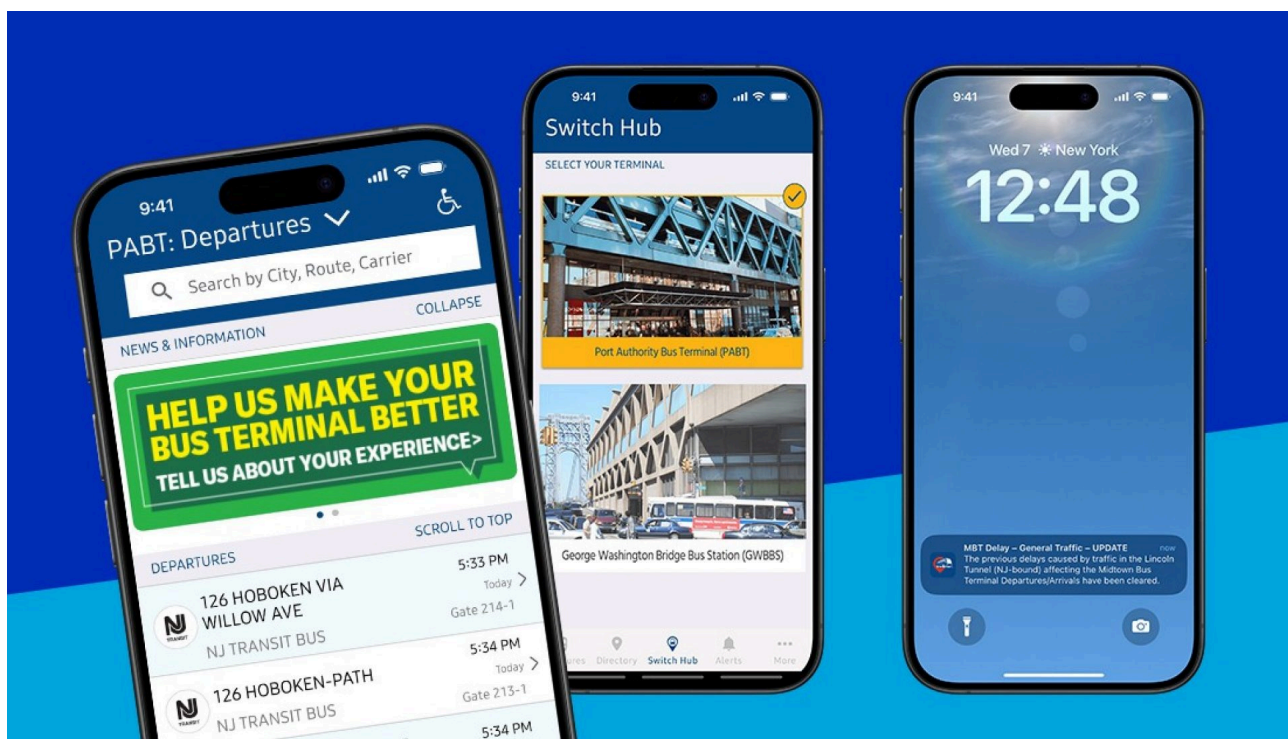

Business Center

Safety & Security

Mobile Apps

Regional Transportation

Stay Informed - Download Our Apps Today!

Get the most up-to-date travel information before heading out the door! Whether you're driving across the George Washington Bridge, taking a bus into the Port Authority Bus Terminal, or hopping on PATH, download our apps today to plan your trip between New York and New Jersey.

RidePATH

The official **RidePATH** app provides train arrival times, schedules, trip-planning and alerts, all in one convenient place.

With the **RidePATH** app, PATH riders will be able to:

- Receive push service alerts that are customized to your route and time of day
- View real-time data for arriving trains at each PATH station
- Learn about weekend service changes that may impact your trip
- Look up train schedules by station – even when underground
- Set your favorite stations so your normal commute schedule is easily accessible
- Quickly and easily plan your next PATH trip

[Download For iOS here >](#)

[Download For Android here >](#)

MyTerminal

MyTerminal, The Port Authority of NY & NJ's official bus terminal app, provides you with information about bus departures and terminal services at the Port Authority Midtown Bus Terminal and the George Washington Bridge Bus Station.

With the **MyTerminal** app, users are able to:

- Get scheduled departure time and gate location for all departing buses. Users can search for departures by destination city.
- Pin their favorite departure routes for easy searching.
- Receive and check real-time alerts about incidents impacting bus service, set custom times for when they want to be notified and when they wish to not be disturbed.
- Receive push service alerts to their device's lock screen.
- View directories showing the location of available services, including ticketing, shops and restaurants, restrooms, ATMs, charging stations and more.