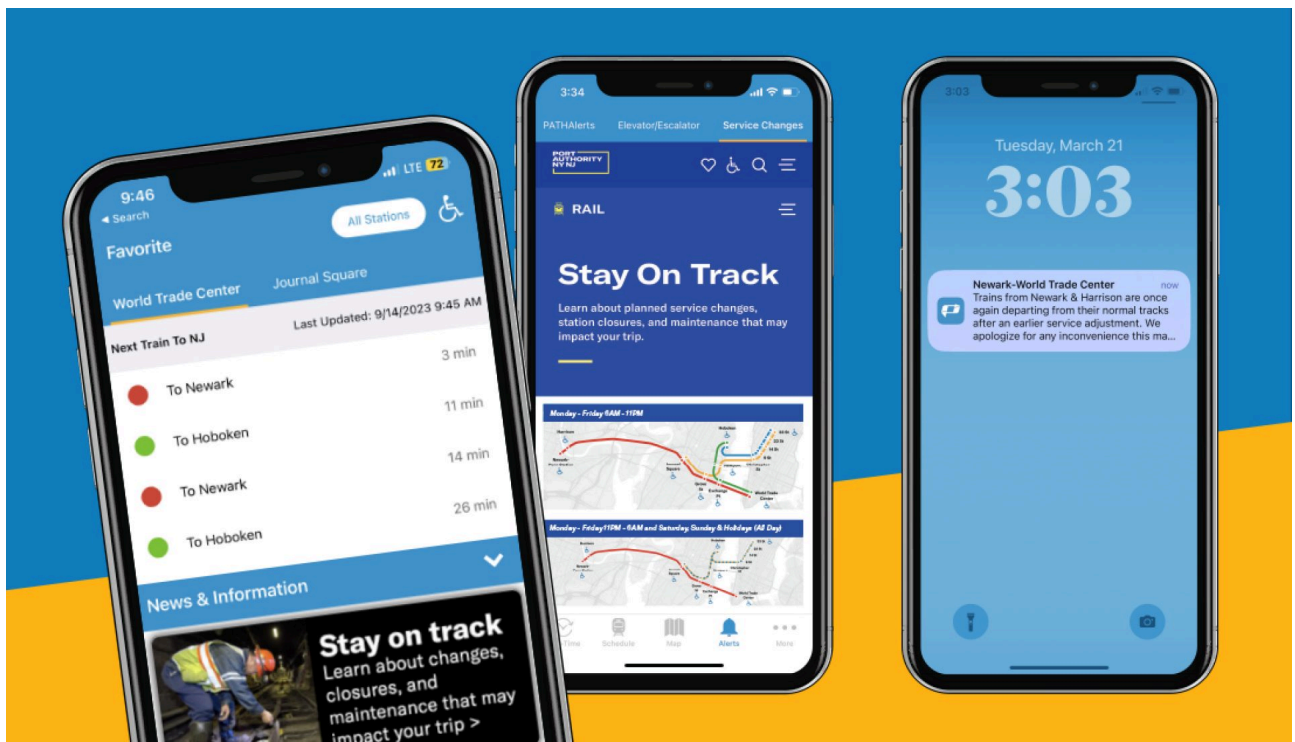

Business Center

Safety & Security

Mobile Apps

Regional Transportation

Stay Informed - Download Our Apps Today!

Get the most up-to-date travel information before heading out the door! Whether you're driving across the George Washington Bridge, taking a bus into the Port Authority Bus Terminal, or hopping on PATH, download our apps today to plan your trip between New York and New Jersey.

RidePATH

The official **RidePATH** app provides train arrival times, schedules, trip-planning and alerts, all in one convenient place.

With the **RidePATH** app, PATH riders will be able to:

- Receive push service alerts that are customized to your route and time of day
- View real-time data for arriving trains at each PATH station
- Learn about weekend service changes that may impact your trip
- Look up train schedules by station – even when underground
- Set your favorite stations so your normal commute schedule is easily accessible
- Quickly and easily plan your next PATH trip

[Download For iOS here >](#)

[Download For Android here >](#)

MyTerminal

MyTerminal, The Port Authority of NY & NJ's official bus terminal app, provides you with information about bus departures and terminal services at the Port Authority Midtown Bus Terminal and the George Washington Bridge Bus Station.

With the **MyTerminal** app, users are able to:

- Get scheduled departure time and gate location for all departing buses. Users can search for departures by destination city.
- Pin their favorite departure routes for easy searching.
- Receive and check real-time alerts about incidents impacting bus service, set custom times for when they want to be notified and when they wish to not be disturbed.
- Receive push service alerts to their device's lock screen.
- View directories showing the location of available services, including ticketing, shops and restaurants, restrooms, ATMs, charging stations and more.