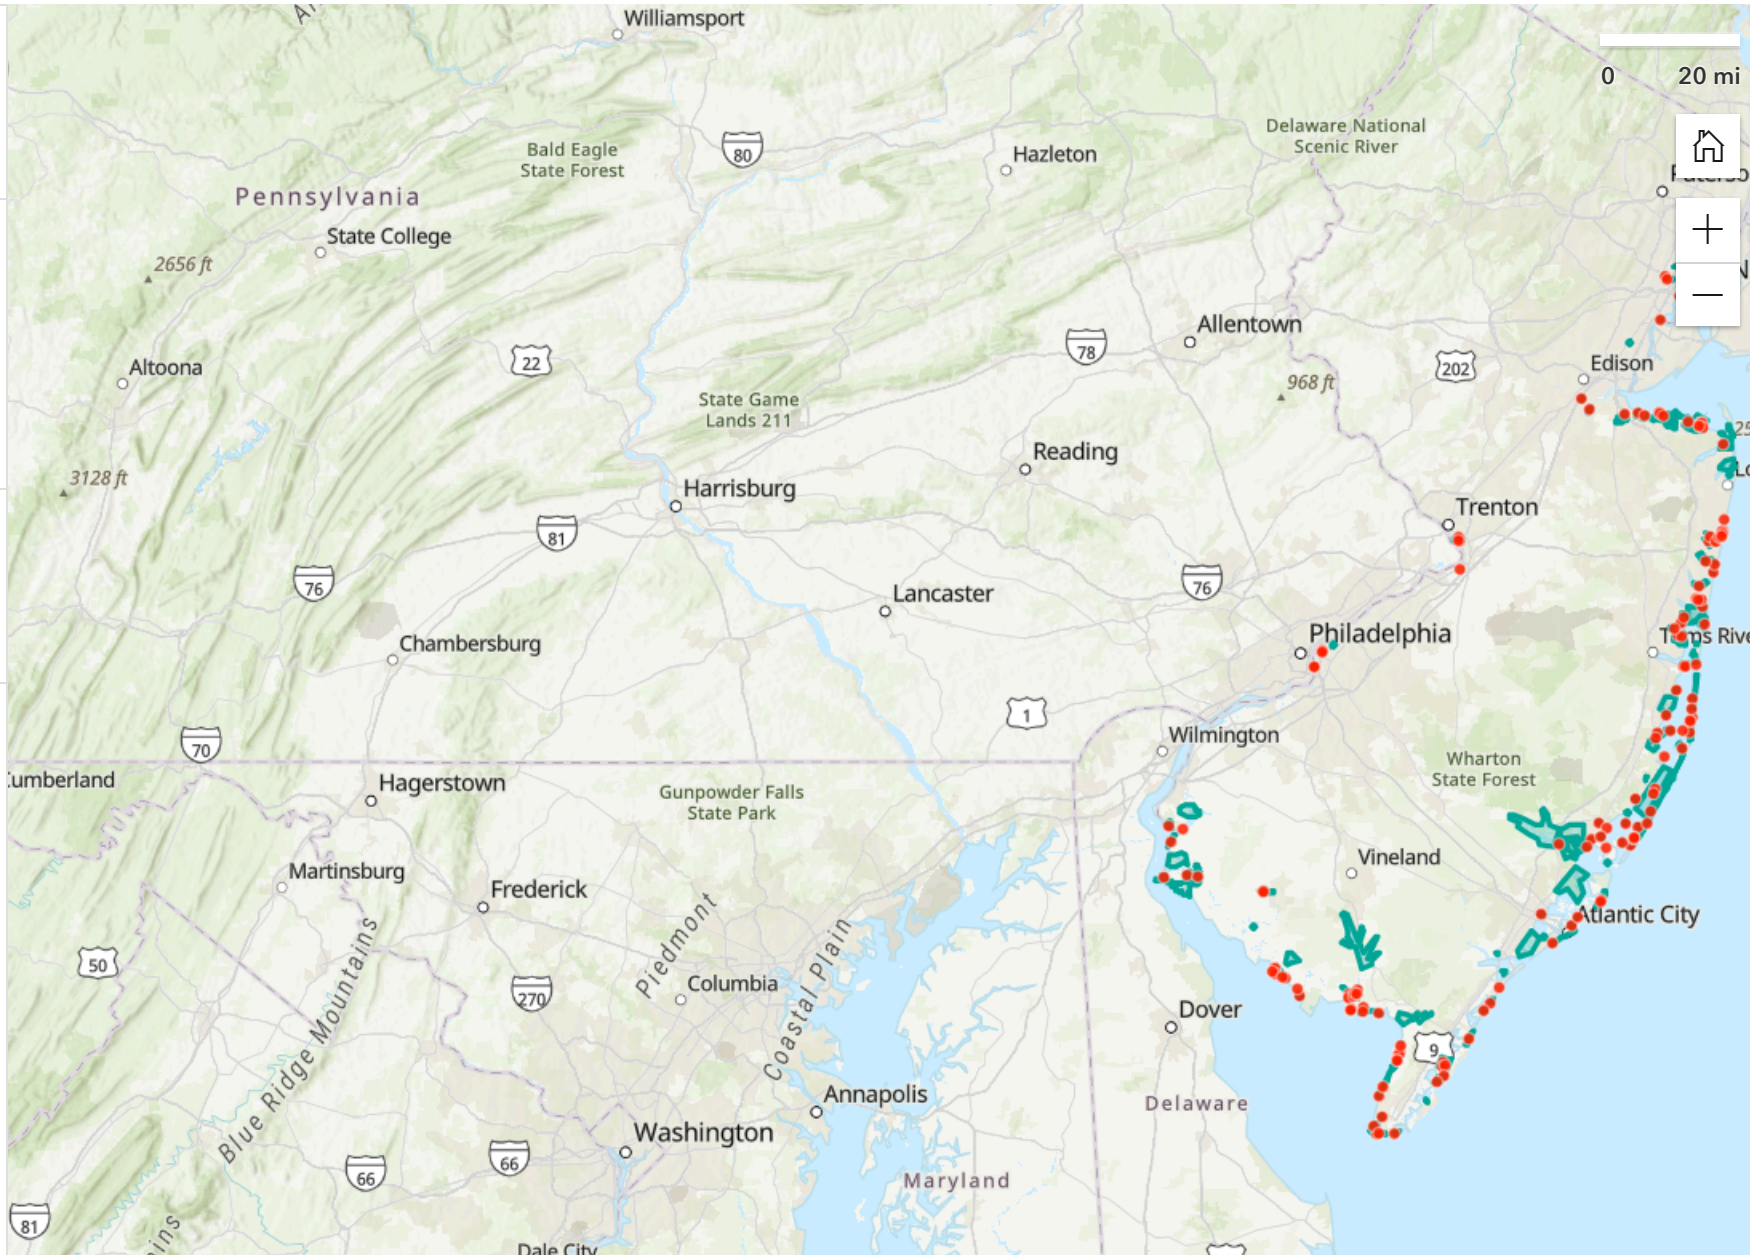

Coastal Ecological Restoration and Adaptation Planning (CERAP) Explorer

- Layer Selection
- Layer Control
- Legend
- Select Basemap
- Find Location
- Feedback
- Get Help
- Filter Areas
- Filter Projects
- Additional Tools

<< Collapse