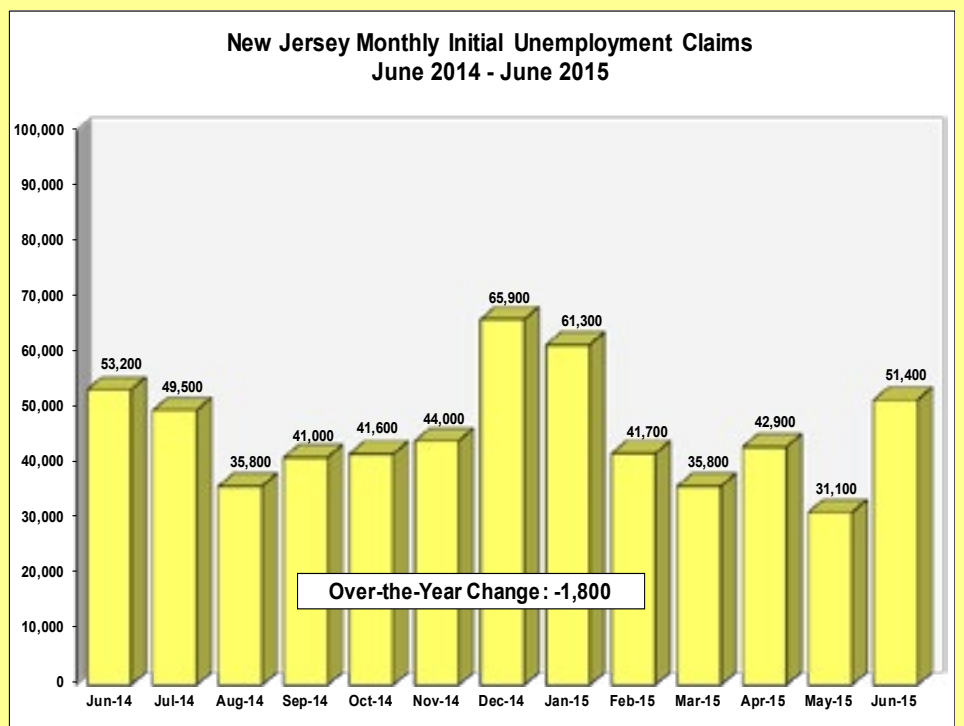

New Jersey Economy at a Glance: June 2015

Total Employment Lower in June

Private Sector Payrolls Expand Over the Year

Education & Health Services Growth Leader Over the Year

Unemployment Rate Falls in June

Unemployed Residents Lower Over the Year

Initial UI Claims Down Over the Year