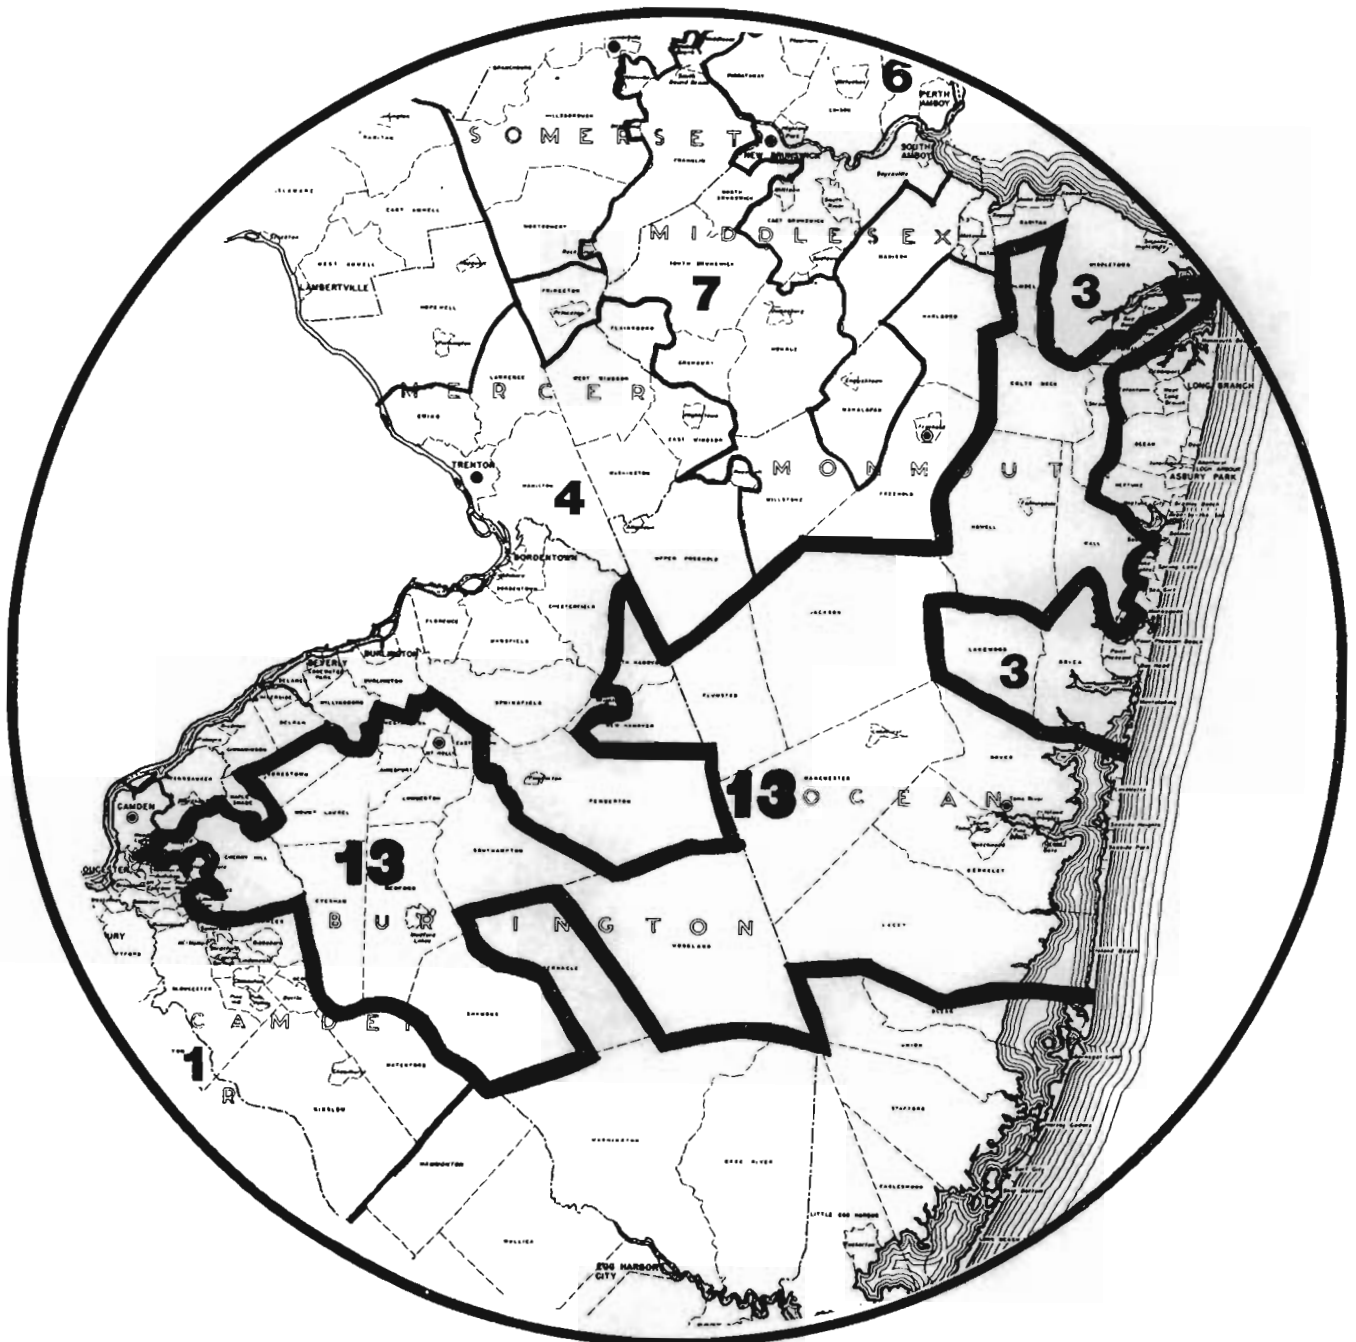

The following MONMOUTH county municipalities: Freehold boro., Freehold twp., Marlboro and Millstone.

The following SOMERSET county municipalities: Bound Brook, Franklin, Manville, Millstone, North Plainfield, Rocky Hill and South Bound Brook.

12TH DISTRICT

The following ESSEX county municipality: Millburn.

The following HUNTERDON county municipalities: Califon, Clinton town, Clinton twp., Glen Gardner, High Bridge, Lebanon boro., Lebanon twp., Readington and Tewksbury.

The following WARREN county municipalities: Allamuchy, Frelinghuysen, Independence and Mansfield.

13TH DISTRICT

The following BURLINGTON county municipalities: Eastampton, Evesham, Hainesport, Lumberton, Medford, Medford Lakes, Moorestown, Mount Holly, Mount Laurel, New Hanover, North Hanover, Shamong, Southampton, Westhampton and Woodland.

The following OCEAN county municipalities: Beachwood, Berkeley, Dover, Island Heights, Jackson, Lacey, Lakehurst, Lavallette, Manchester, Ocean Gate, Pine Beach, Plumsted, Seaside Heights, Seaside Park and South Toms River.