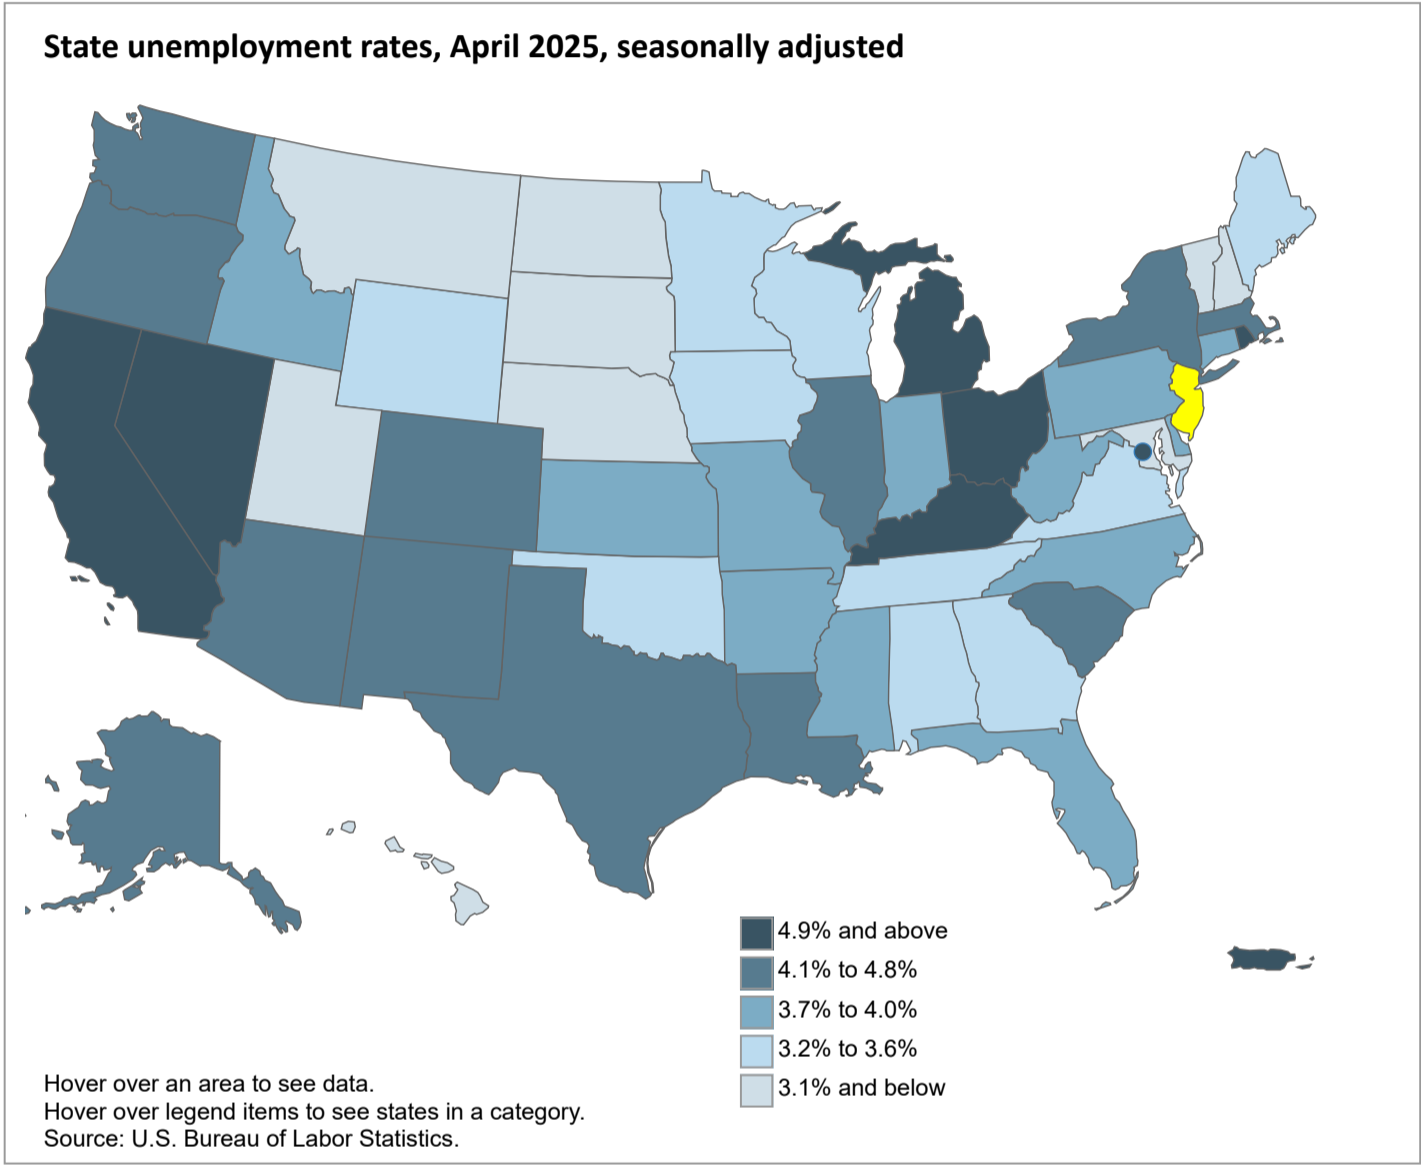

Graphics for Economic News Releases

State unemployment rates, seasonally adjusted

Charts related to the latest "[State Employment and Unemployment](#)" news release | [More chart packages](#)

[PREV](#) [NEXT](#)

State unemployment rates map, seasonally adjusted

[Show table](#)

U.S. BUREAU OF LABOR STATISTICS Local Area Unemployment Statistics Office of Employment and Unemployment Statistics Suitland Federal Center Floor 3 4600 Silver Hill Road Washington, DC 20212-0002