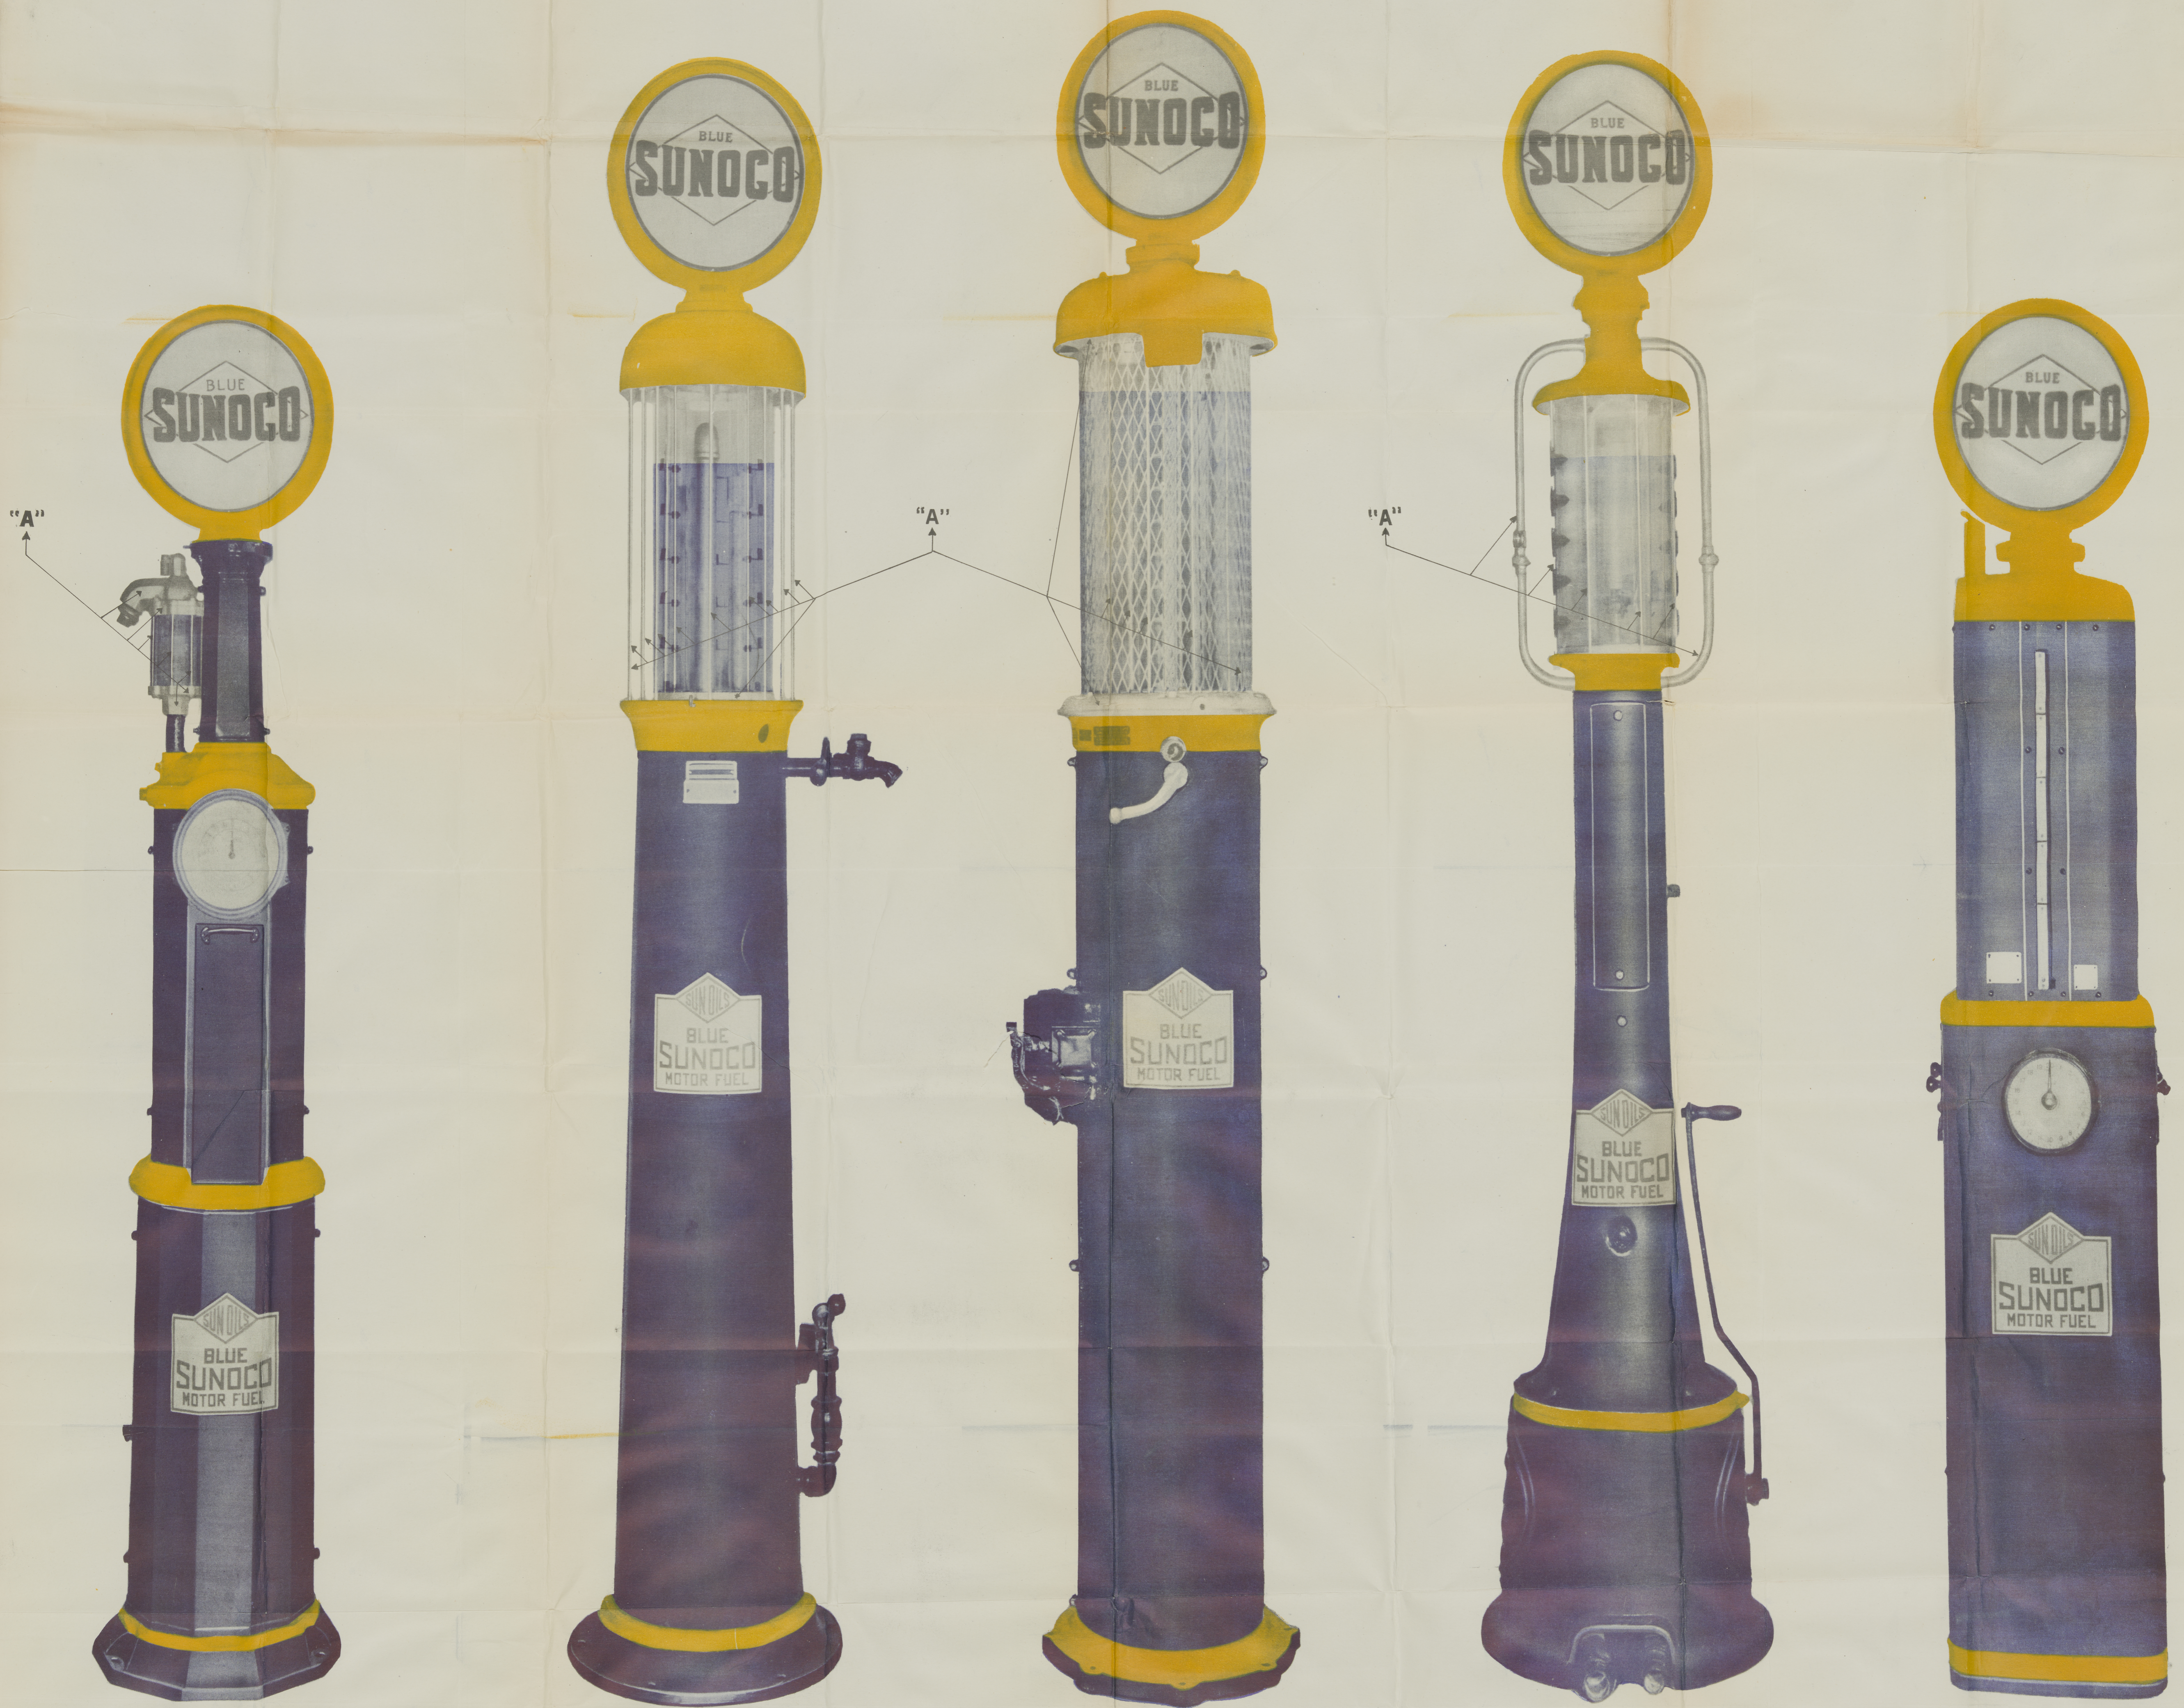

COLOR SPECIFICATIONS FOR PAINTING GAS PUMPS

NATIONAL RECORDING
MODEL
60

PENNA.
MODELS
717-71

TOKHEIM
MODEL
660

FRY
MODELS
117-17

GILBERT & BARKER
MODEL
T-66

PARTS MARKED "A" TO BE PAINTED ALUMINUM