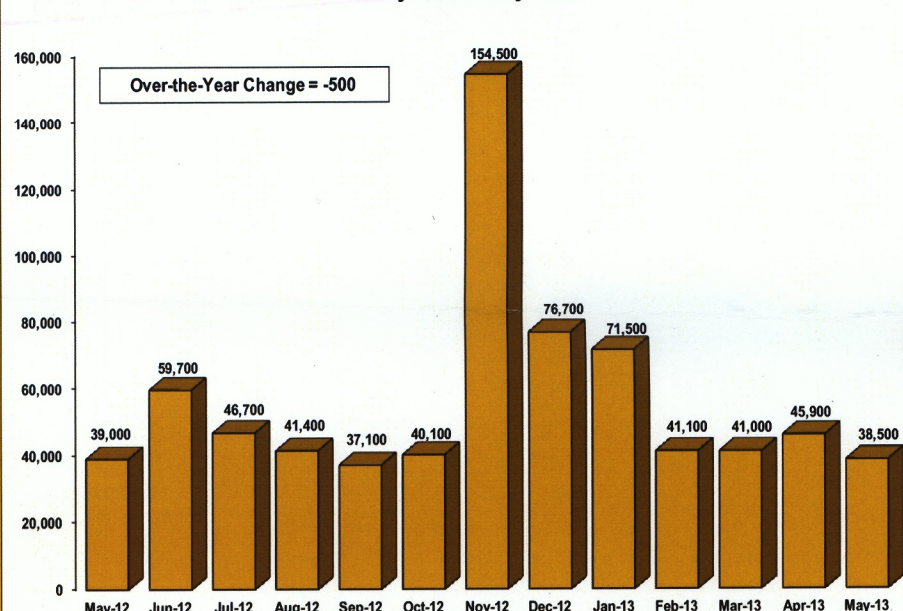

New Jersey Economy at a Glance: May 2013

Monthly Total Employment Change
New Jersey: May 2012 - May 2013

Total Employment Advances in May

Monthly Private Sector Employment Change
May 2012 - May 2013

Private Sector Payrolls Surge Higher in May

New Jersey Private Sector Employment Change by Industry
May 2012 - May 2013

Strong Private Sector Job Growth Over the Year

Unemployment Rates, New Jersey vs. United States:
May 2012 - May 2013

Unemployment Rate Drops For Fourth Straight Month

Unemployed New Jersey Residents
May 2012 - May 2013

Number of Unemployed Residents Lower in May

New Jersey Monthly Initial Unemployment Claims
May 2012 - May 2013

Initial Unemployment Claims Decline in May