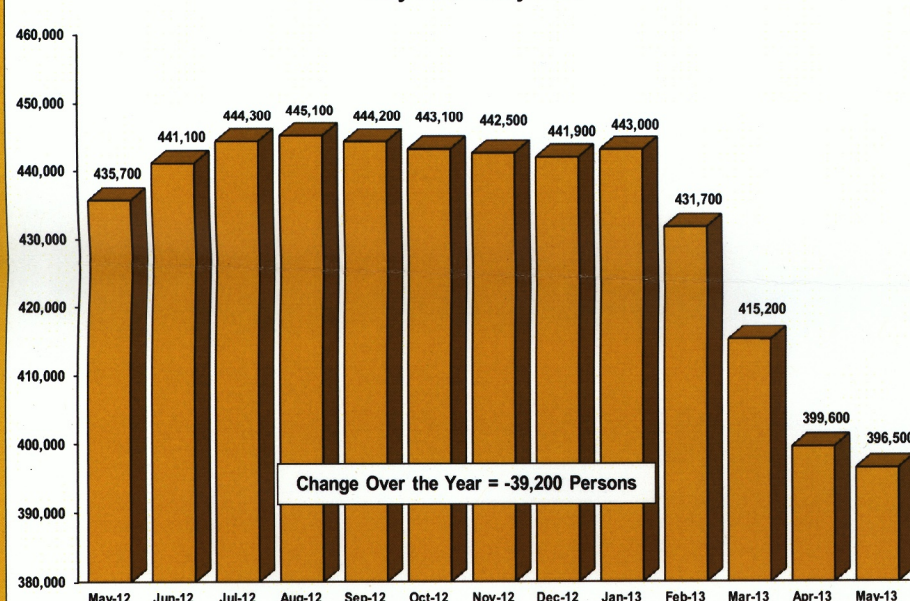

New Jersey Economy at a Glance: May 2013

Monthly Total Employment Change
New Jersey: May 2012 - May 2013

Total Employment Advances in May

Monthly Private Sector Employment Change
May 2012 - May 2013

Private Sector Payrolls Surge Higher in May

New Jersey Private Sector Employment Change by Industry
May 2012 - May 2013

Strong Private Sector Job Growth Over the Year

Unemployment Rates, New Jersey vs. United States:
May 2012 - May 2013

Unemployment Rate Drops For Fourth Straight Month

Unemployed New Jersey Residents
May 2012 - May 2013

Number of Unemployed Residents Lower in May

New Jersey Monthly Initial Unemployment Claims
May 2012 - May 2013

Initial Unemployment Claims Decline in May