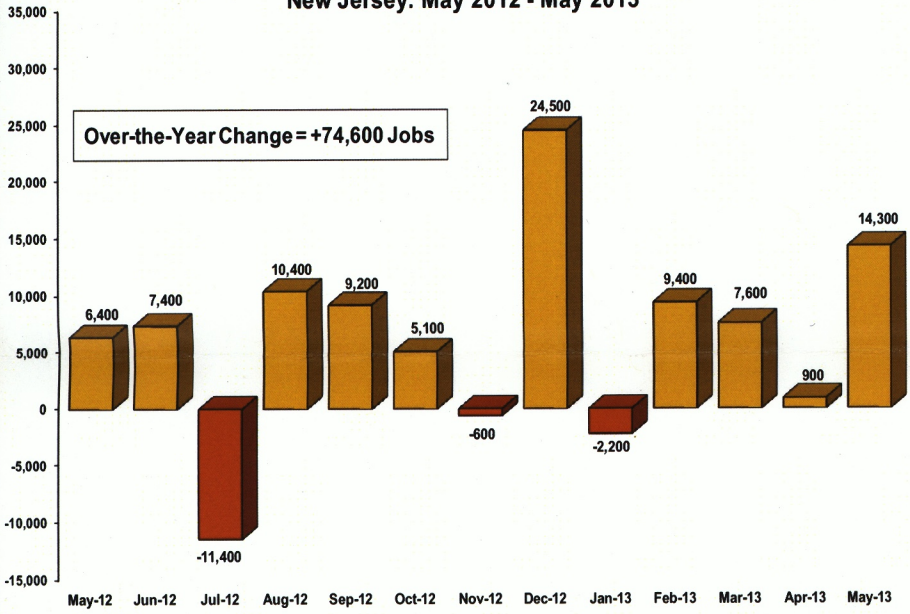

New Jersey Economy at a Glance: May 2013

Monthly Total Employment Change
New Jersey: May 2012 - May 2013

Total Employment Advances in May

Monthly Private Sector Employment Change
May 2012 - May 2013

Private Sector Payrolls Surge Higher in May

New Jersey Private Sector Employment Change by Industry
May 2012 - May 2013

Strong Private Sector Job Growth Over the Year

Unemployment Rates, New Jersey vs. United States:
May 2012 - May 2013

Unemployment Rate Drops For Fourth Straight Month