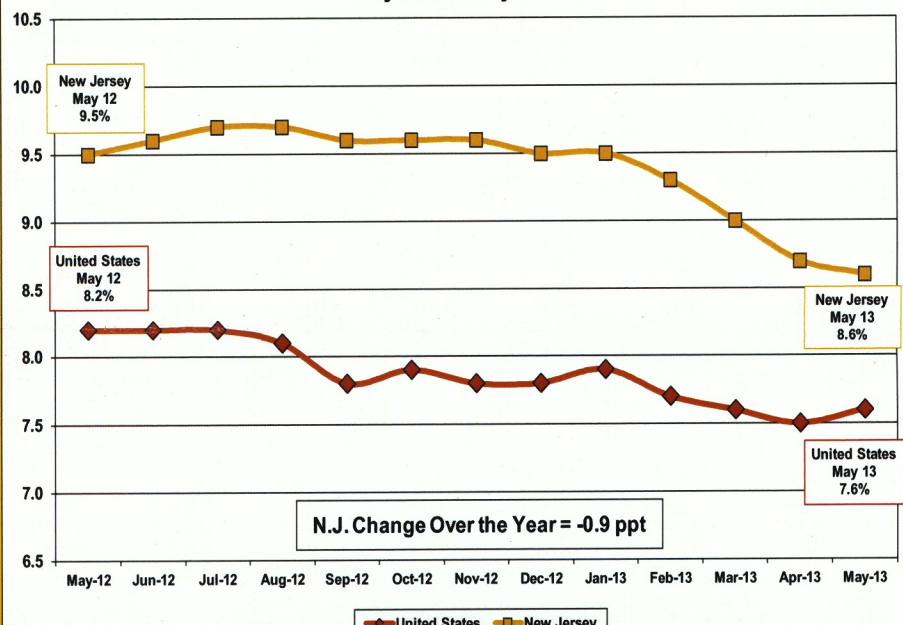

New Jersey Economy at a Glance: May 2013

Monthly Total Employment Change
New Jersey: May 2012 - May 2013

Total Employment Advances in May

Monthly Private Sector Employment Change
May 2012 - May 2013

Private Sector Payrolls Surge Higher in May

New Jersey Private Sector Employment Change by Industry
May 2012 - May 2013

Strong Private Sector Job Growth Over the Year

Unemployment Rates, New Jersey vs. United States:
May 2012 - May 2013

Unemployment Rate Drops For Fourth Straight Month