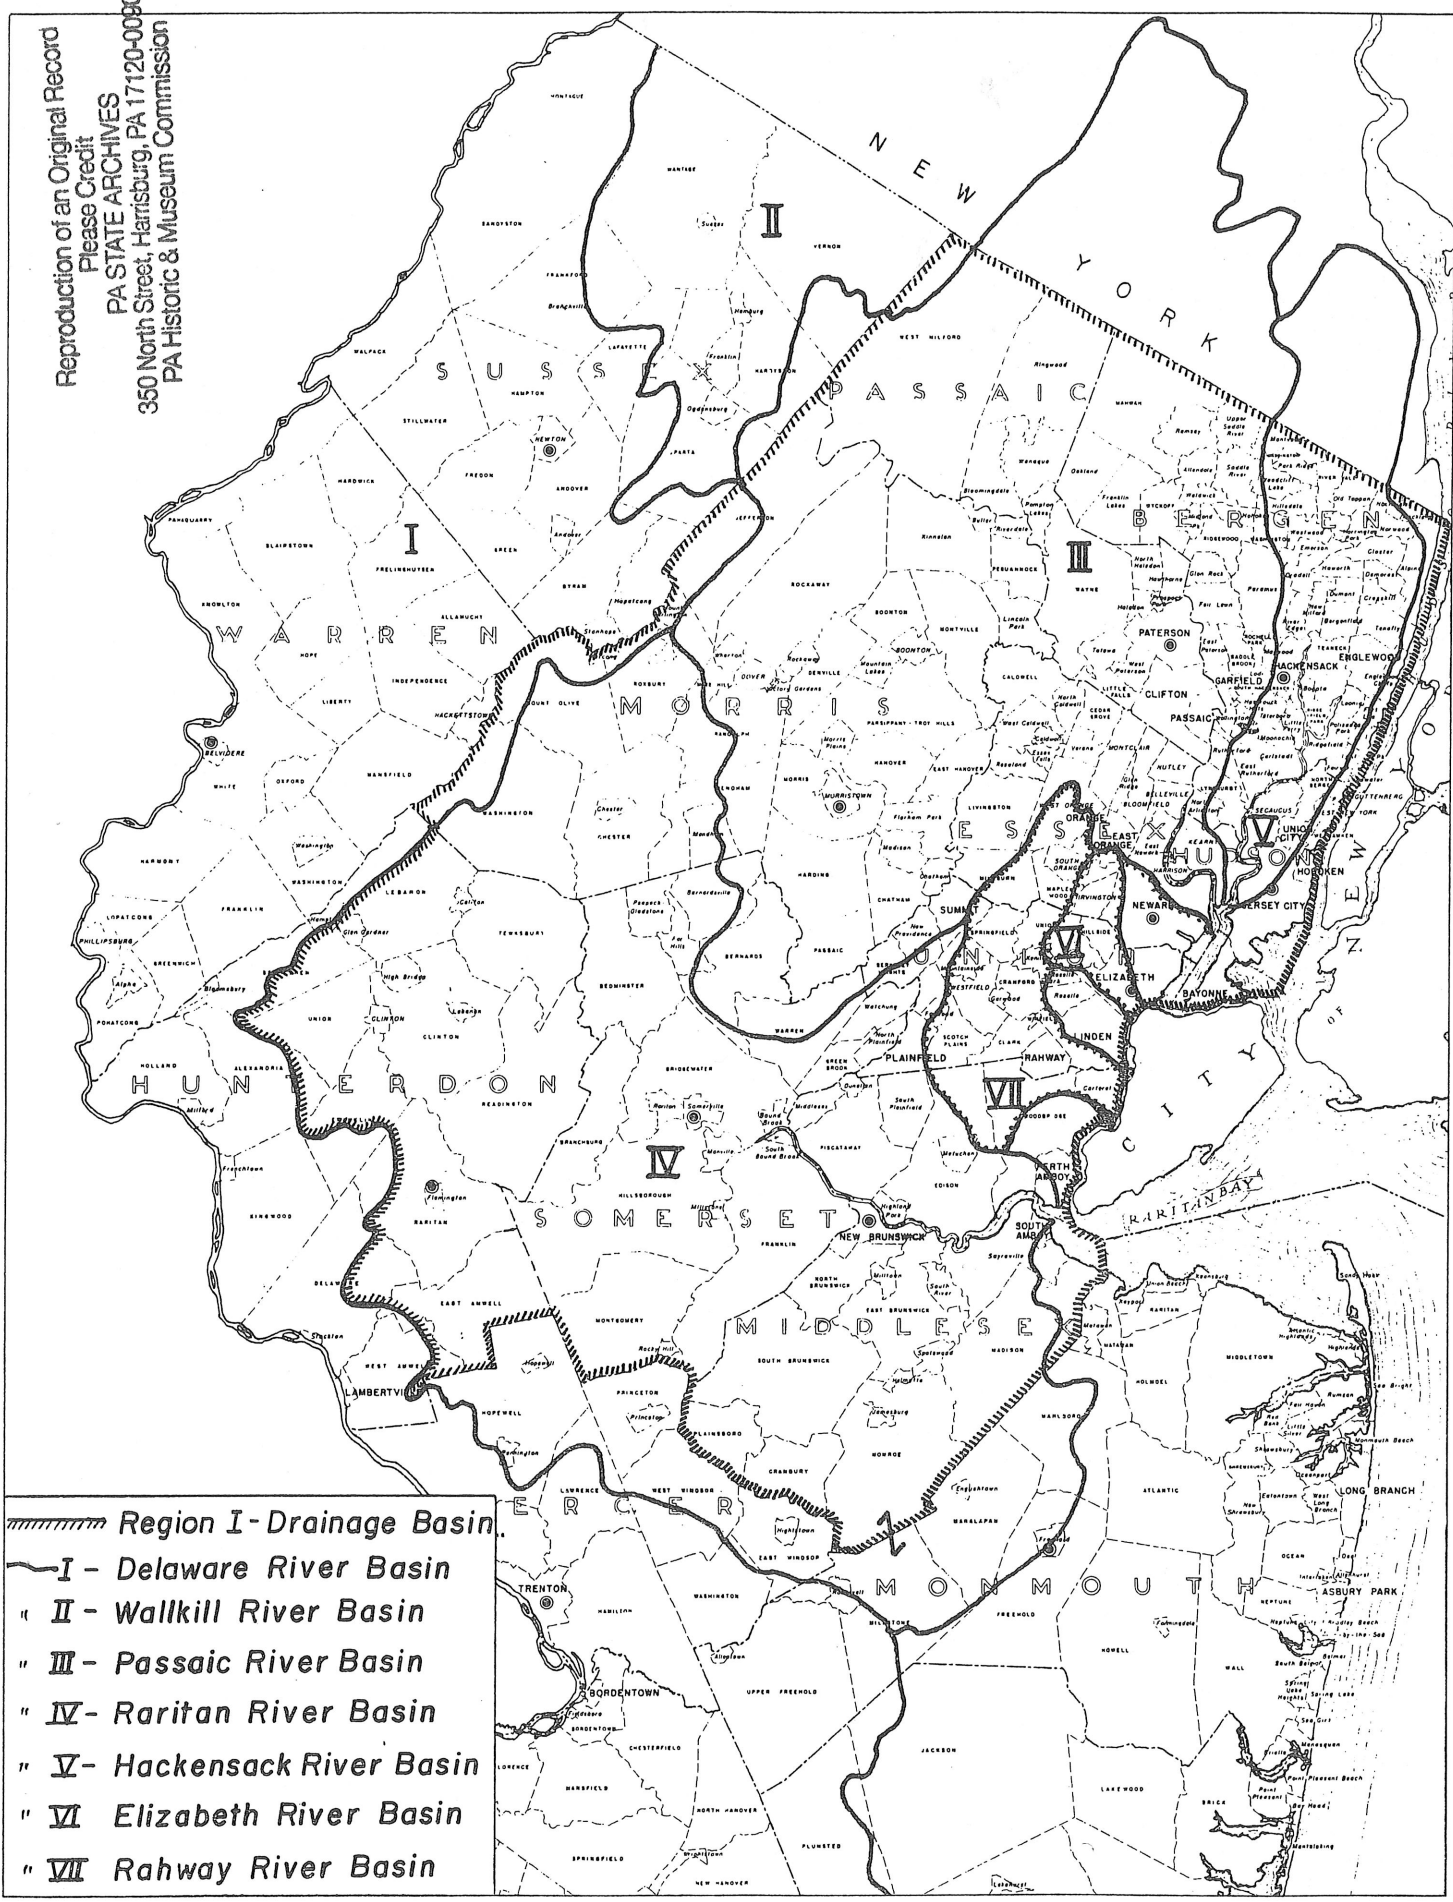

Reproduction of an Original Record
 Please Credit
 PA STATE ARCHIVES
 350 North Street, Harrisburg, PA 17120-0090
 PA Historic & Museum Commission

- Region I - Drainage Basin
- I - Delaware River Basin
- II - Walkill River Basin
- III - Passaic River Basin
- IV - Raritan River Basin
- V - Hackensack River Basin
- VI - Elizabeth River Basin
- VII - Rahway River Basin

FIGURE III-1 - Major Drainage Basins of Region I - New Jersey