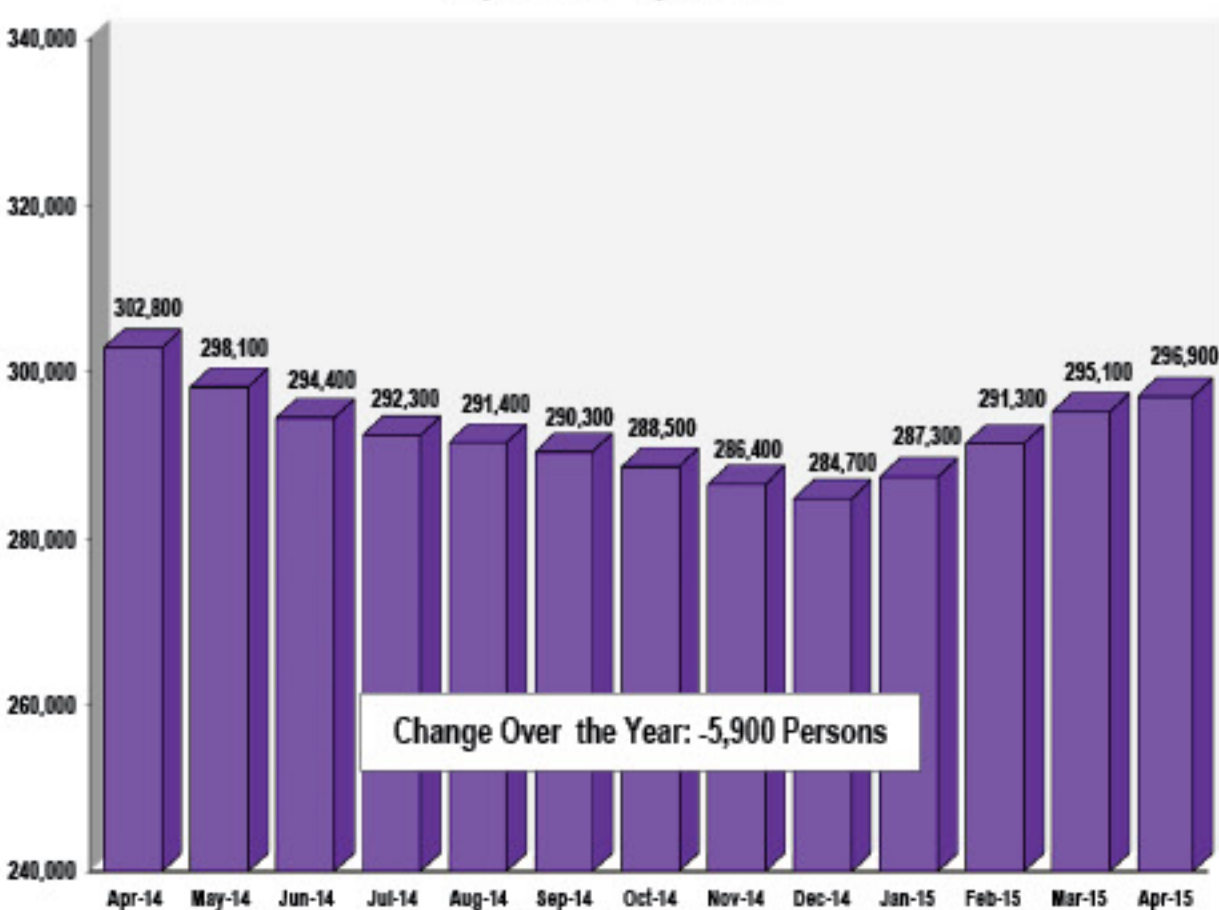

Unemployed New Jersey Residents
April 2014 - April 2015

Unemployed Residents Lower Over the Year