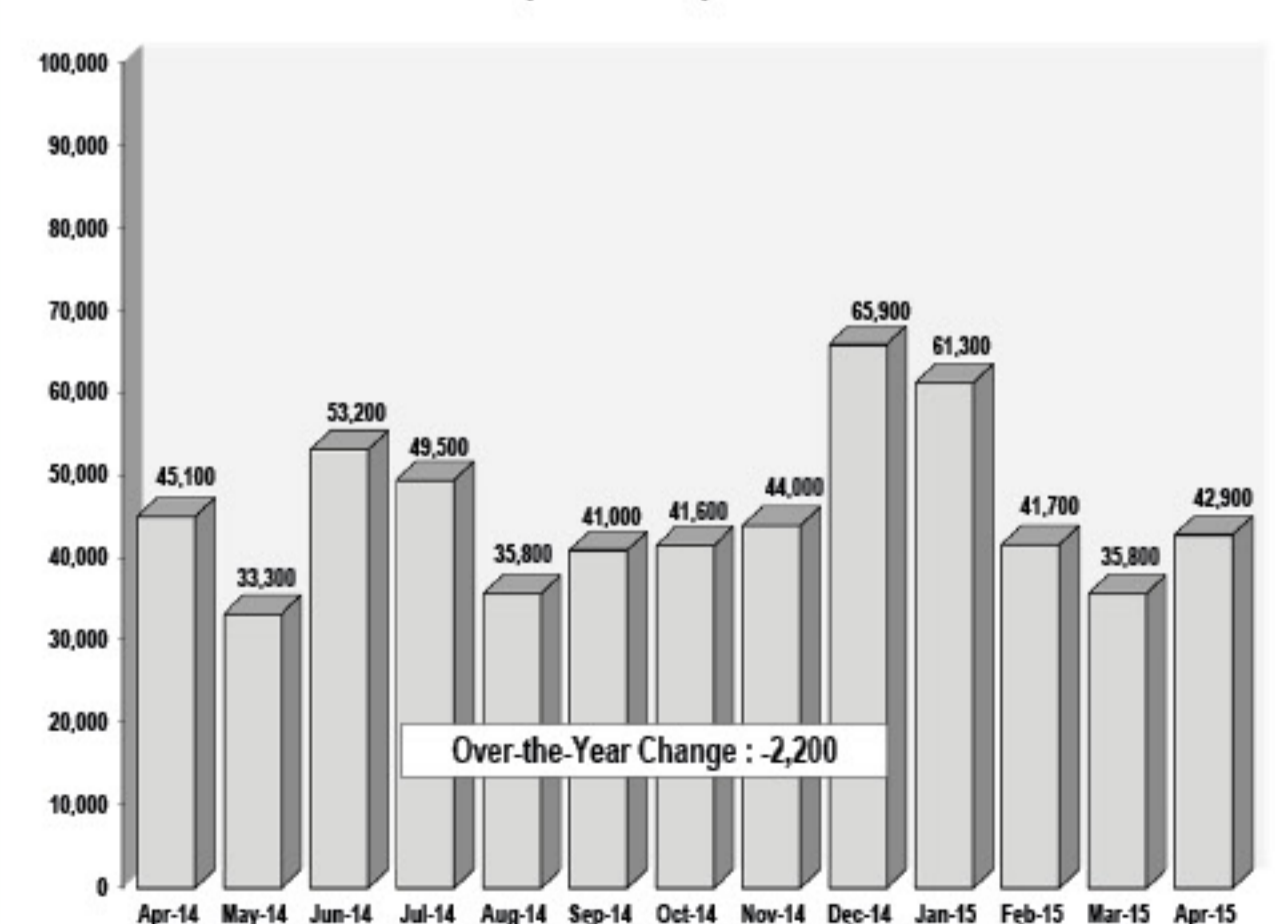

New Jersey Economy at a Glance: April 2015

Monthly Total Employment Change
New Jersey: April 2014 - April 2015

Total Employment Higher in April

Monthly Private Sector Employment Change
April 2014 - April 2015

Private Sector Payrolls Expand Over the Year

New Jersey Private Sector Employment Change by Industry
April 2014 - April 2015

Construction Growth Leader Over the Year

Unemployment Rates, New Jersey vs. United States:
April 2014 - April 2015

Initial UI Claims Down Over the Year