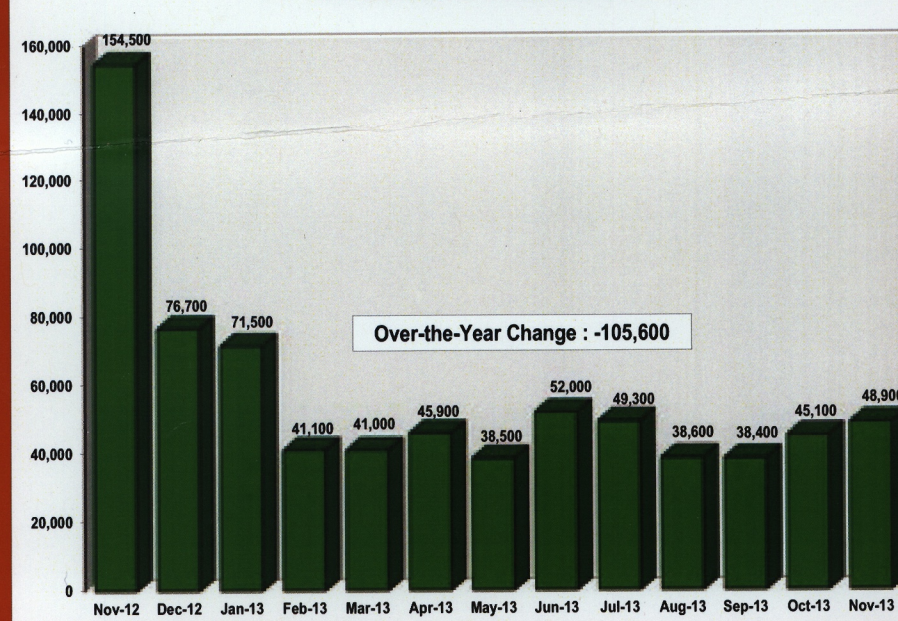

New Jersey Monthly Initial Unemployment Claims
November 2012 - November 2013

Initial Claims Lower Over the Year