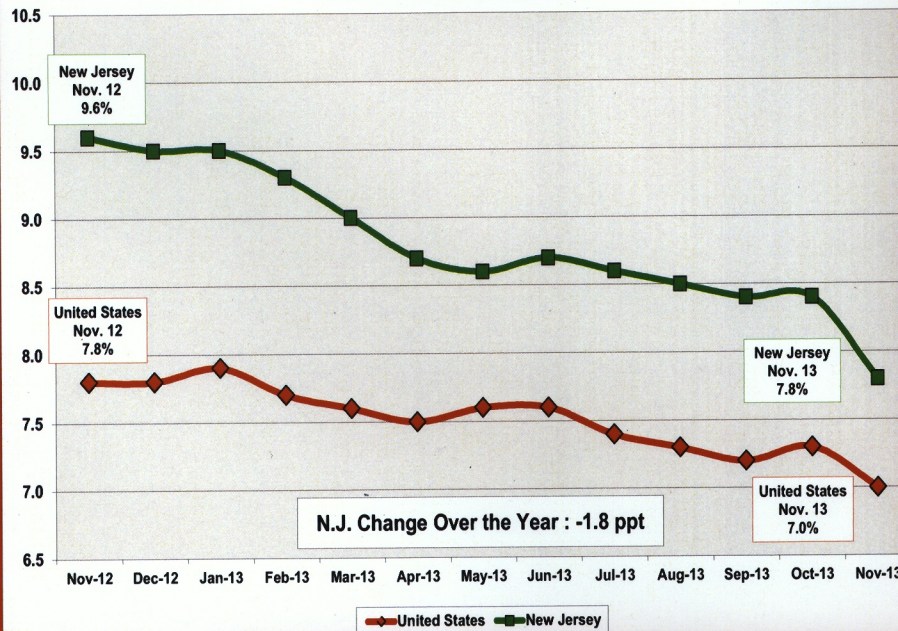

New Jersey Economy at a Glance: November 2013

Monthly Total Employment Change
New Jersey: November 2012 - November 2013

Total Employment Surges in November

Monthly Private Sector Employment Change
November 2012 - November 2013

Private Sector Payrolls Higher Over the Month

New Jersey Private Sector Employment Change by Industry
November 2012 - November 2013

Strong Private Sector Job Growth Over the Year

Unemployment Rates, New Jersey vs. United States:
November 2012 - November 2013