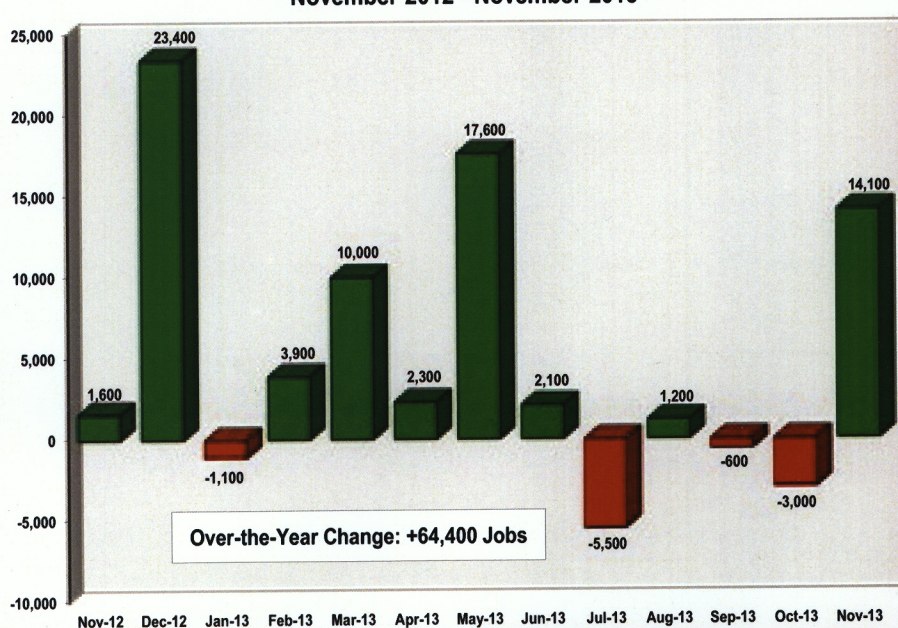

New Jersey Economy at a Glance: November 2013

Monthly Total Employment Change
New Jersey: November 2012 - November 2013

Total Employment Surges in November

Monthly Private Sector Employment Change
November 2012 - November 2013

Private Sector Payrolls Higher Over the Month

New Jersey Private Sector Employment Change by Industry
November 2012 - November 2013

Strong Private Sector Job Growth Over the Year

Unemployment Rates, New Jersey vs. United States:
November 2012 - November 2013