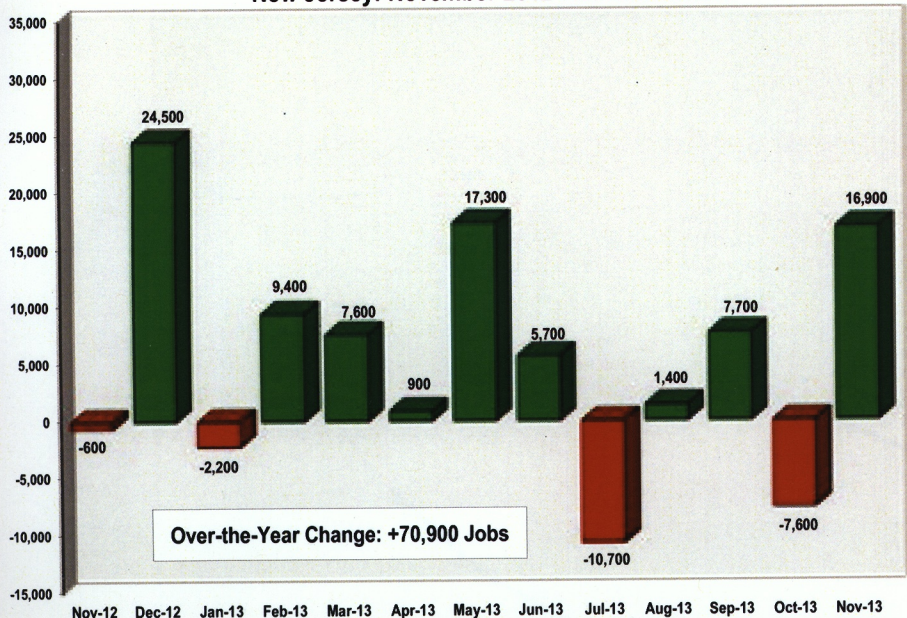

New Jersey Economy at a Glance: November 2013

Monthly Total Employment Change
New Jersey: November 2012 - November 2013

Total Employment Surges in November

Monthly Private Sector Employment Change
November 2012 - November 2013

Private Sector Payrolls Higher Over the Month

New Jersey Private Sector Employment Change by Industry
November 2012 - November 2013

Strong Private Sector Job Growth Over the Year

Unemployment Rates, New Jersey vs. United States:
November 2012 - November 2013