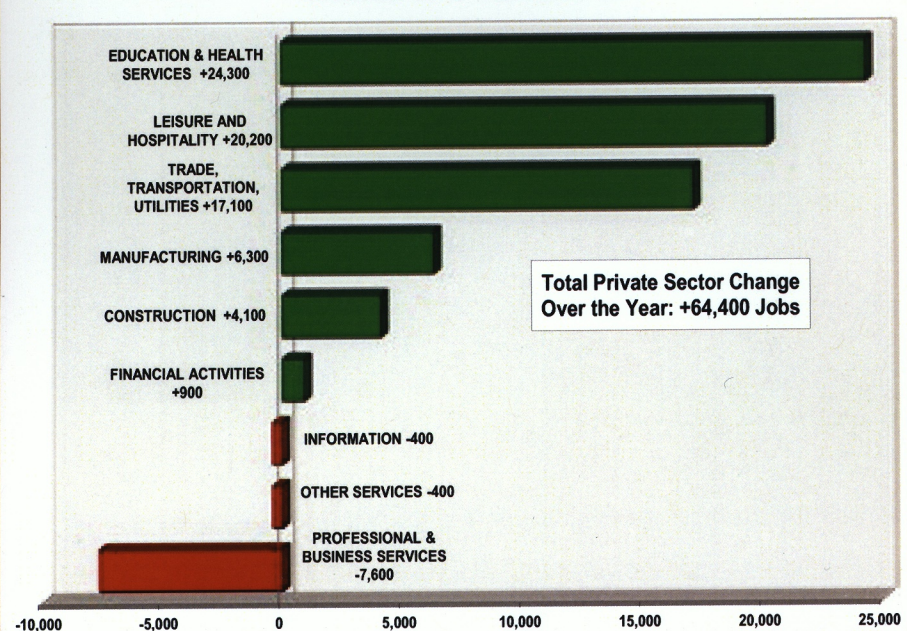

New Jersey Economy at a Glance: November 2013

Monthly Total Employment Change
New Jersey: November 2012 - November 2013

Total Employment Surges in November

Monthly Private Sector Employment Change
November 2012 - November 2013

Private Sector Payrolls Higher Over the Month

New Jersey Private Sector Employment Change by Industry
November 2012 - November 2013

Strong Private Sector Job Growth Over the Year

Unemployment Rates, New Jersey vs. United States:
November 2012 - November 2013