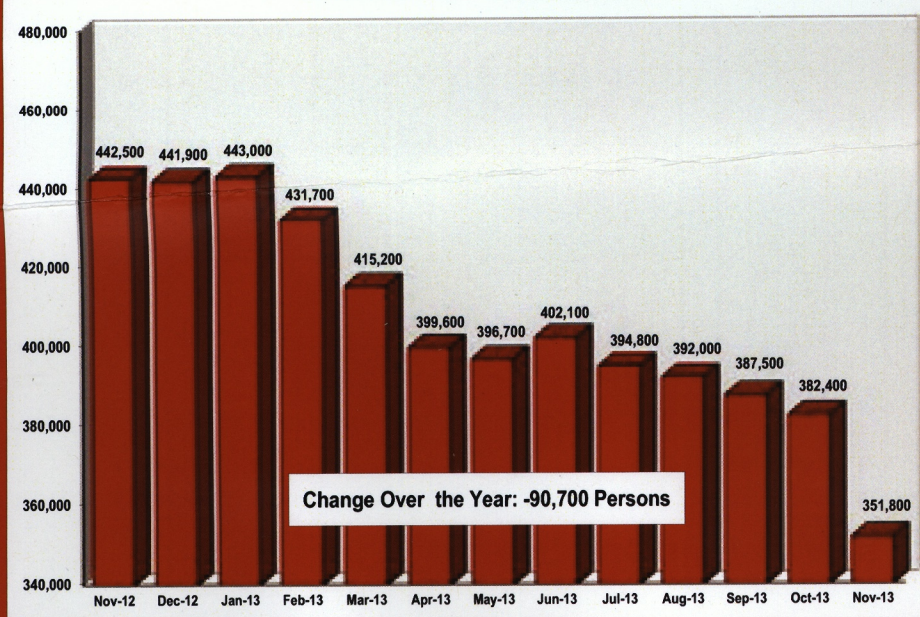

Unemployed New Jersey Residents
November 2012 - November 2013

Number of Unemployed Continues to Drop