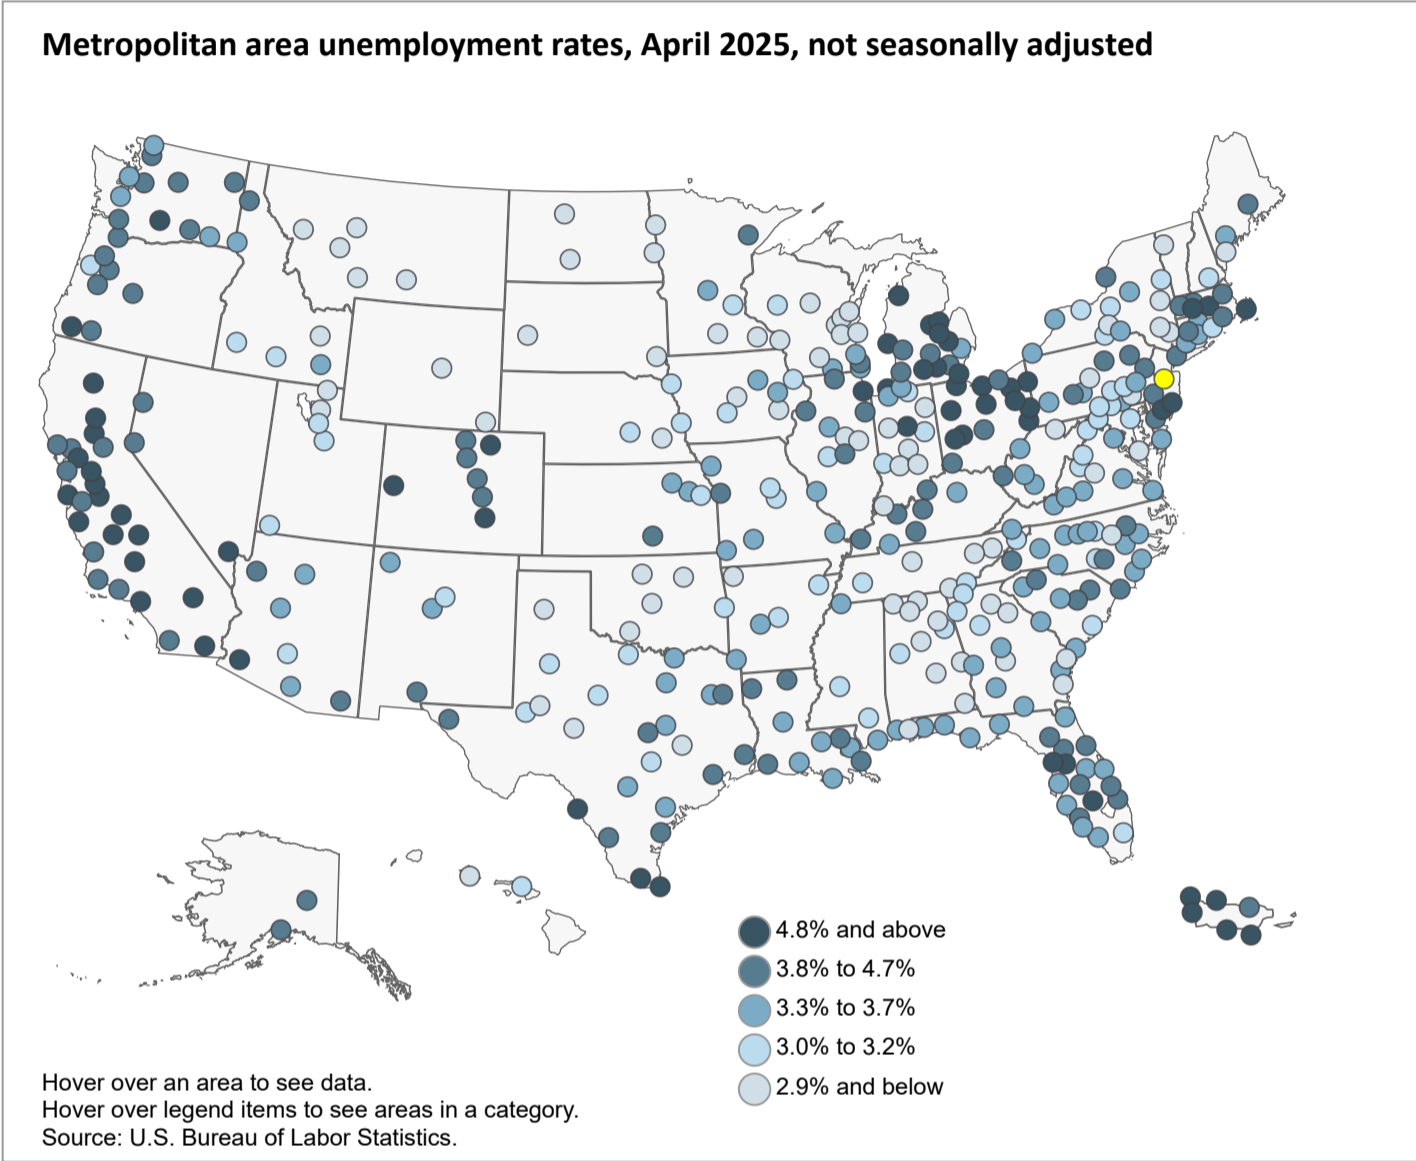

Graphics for Economic News Releases

Metropolitan area unemployment rates

Charts related to the latest "[Metropolitan Area Employment and Unemployment](#)" news release | [More chart packages](#)

PREV **NEXT** Metropolitan area unemployment rates GO

[Show table](#)

U.S. BUREAU OF LABOR STATISTICS Local Area Unemployment Statistics Office of Employment and Unemployment Statistics Suitland Federal Center Floor 3 4600 Silver Hill Road Washington, DC 20212-0002