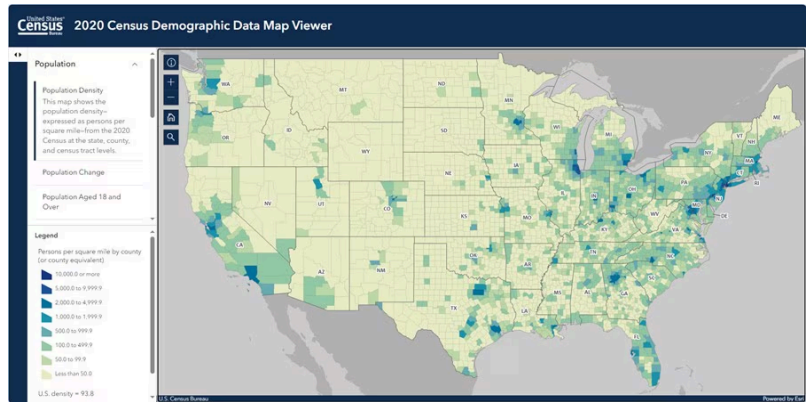

[\[/programs-surveys/decennial-census/about/rdo/summary-files.html\]](#)

VISIT THE REDIST...

Is this page helpful? ×

Yes No

Visualizations

2020 Decennial Census Visualizations and Infographics

Data made visual with charts, tables, maps, and other graphic elements. They are often interactive and contain text for labeling, not narration.

[/programs-surveys/decennial-census/decade/2020/2020-visualizations.html]

[/library/visualizations/2021/geo/demographicmapviewer.html]

2020 Census Demographic Data Map Viewer

[/library/visualizations/2021/geo/demographicmapviewer.html] is

a web map application that includes state-, county-, and census tract-level data from the 2020 Census.

Data

Census Data Explorer (data.census.gov)

This is the first 2020 Census data release available on the Census Bureau's data dissemination platform, data.census.gov. The site allows data users to search geographies down to the block level and access data through tables, maps and downloads.