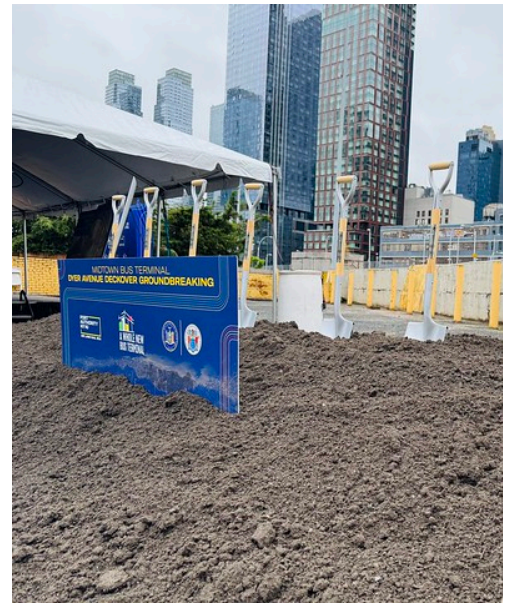

May 2025—Groundbreaking for First Stage of Construction for New Midtown Bus Terminal

by [Port Authority of NY&NJ](#)

The Port Authority of New York and New Jersey broke ground on the Dyer Avenue deck-overs, marking the first stage in construction of the new Midtown Bus Terminal.

20 photos · 1K views

FIRST STAGE OF NEW MIDTOWN BUS TERMINAL CONSTRUCTION

FIRST STAGE OF NEW MIDTOWN BUS TERMINAL CONS

This site uses cookies to improve your experience and to help show content that is more relevant to your interests. By using this site, you agree to the use of cookies by Flickr and our partners as described in our cookie policy.