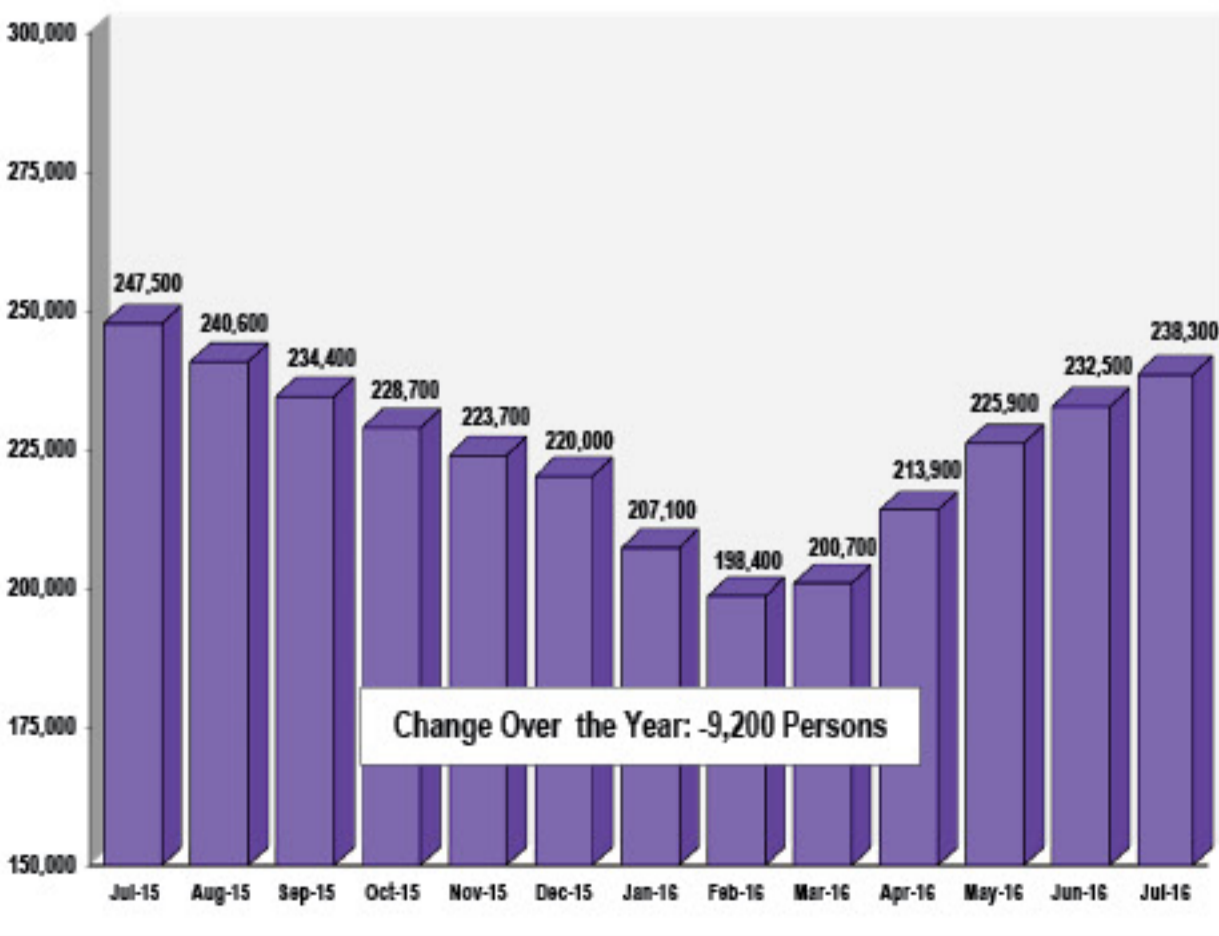

Unemployed New Jersey Residents
July 2015 - July 2016