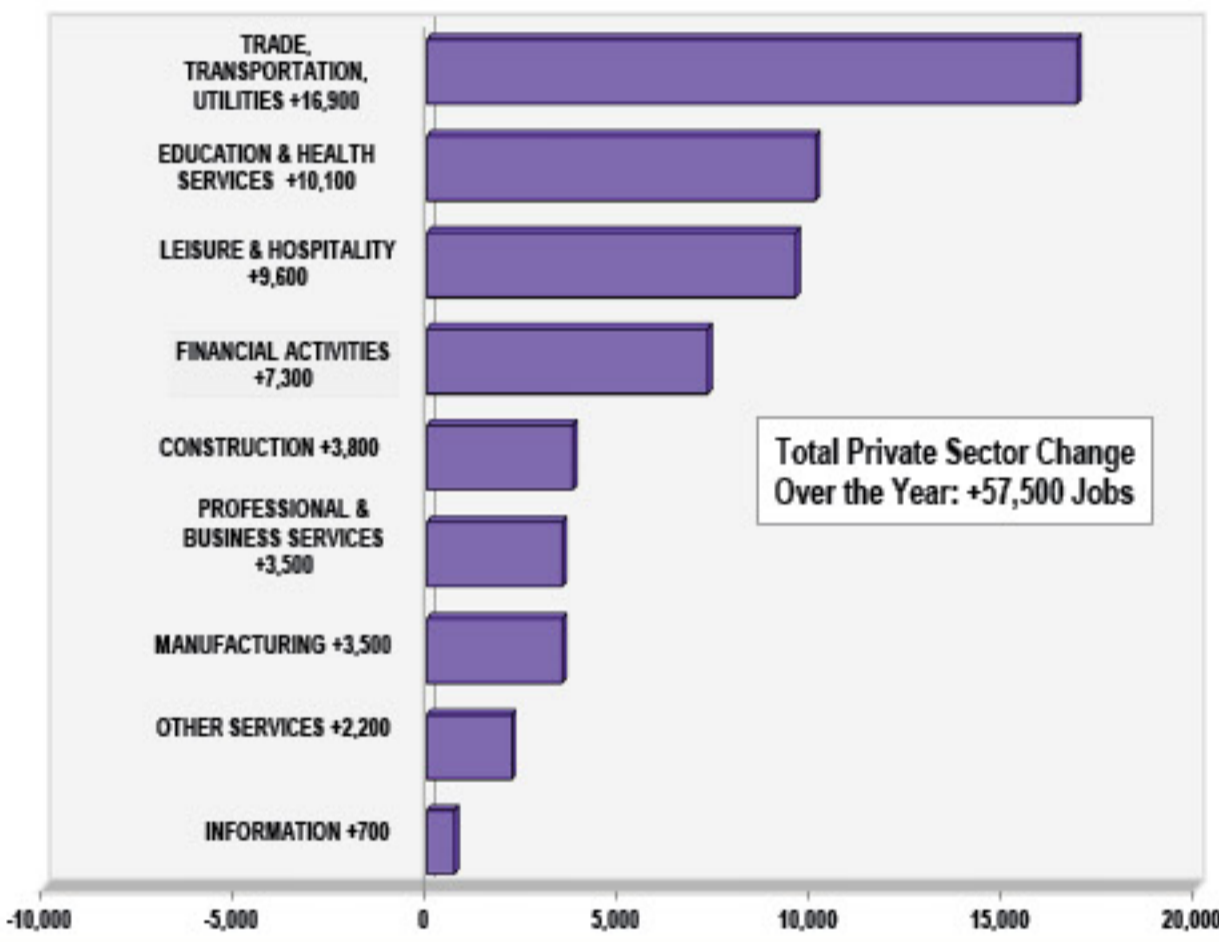

New Jersey Economy at a Glance: July 2016

Monthly Total Employment Change
New Jersey: July 2015 - July 2016

Monthly Private Sector Employment Change
July 2015 - July 2016

Total Employment
Lower in July

Private Sector Payrolls
Expand Over the Year

New Jersey Private Sector Employment Change by Industry
July 2015 - July 2016

Unemployment Rates, New Jersey vs. United States:
July 2015 - July 2016

Trade, Transp., Utilities
Growth Leader Over the Year