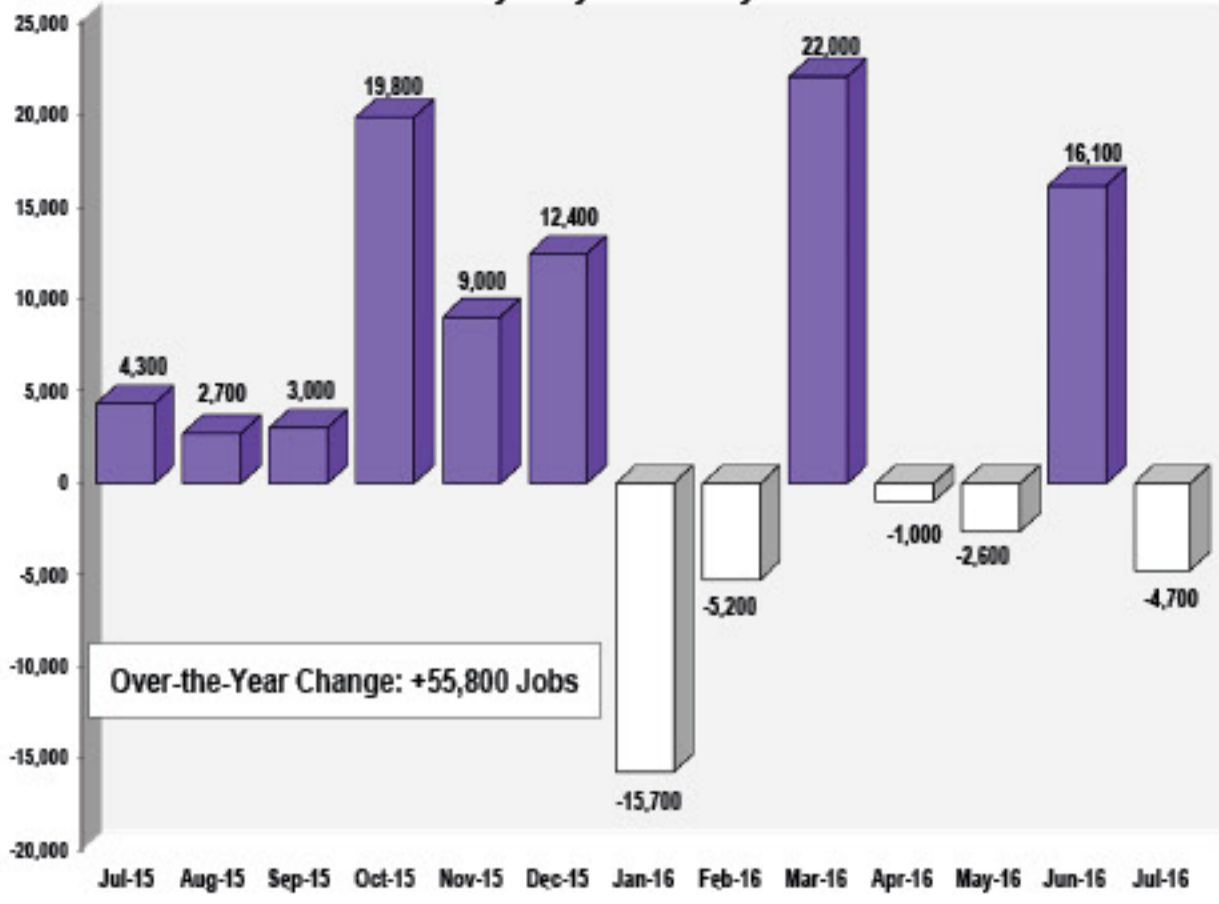

New Jersey Economy at a Glance: July 2016

Monthly Total Employment Change
New Jersey: July 2015 - July 2016

Monthly Private Sector Employment Change
July 2015 - July 2016

Total Employment
Lower in July

Private Sector Payrolls
Expand Over the Year

New Jersey Private Sector Employment Change by Industry
July 2015 - July 2016

Unemployment Rates, New Jersey vs. United States:
July 2015 - July 2016

Trade, Transp., Utilities
Growth Leader Over the Year