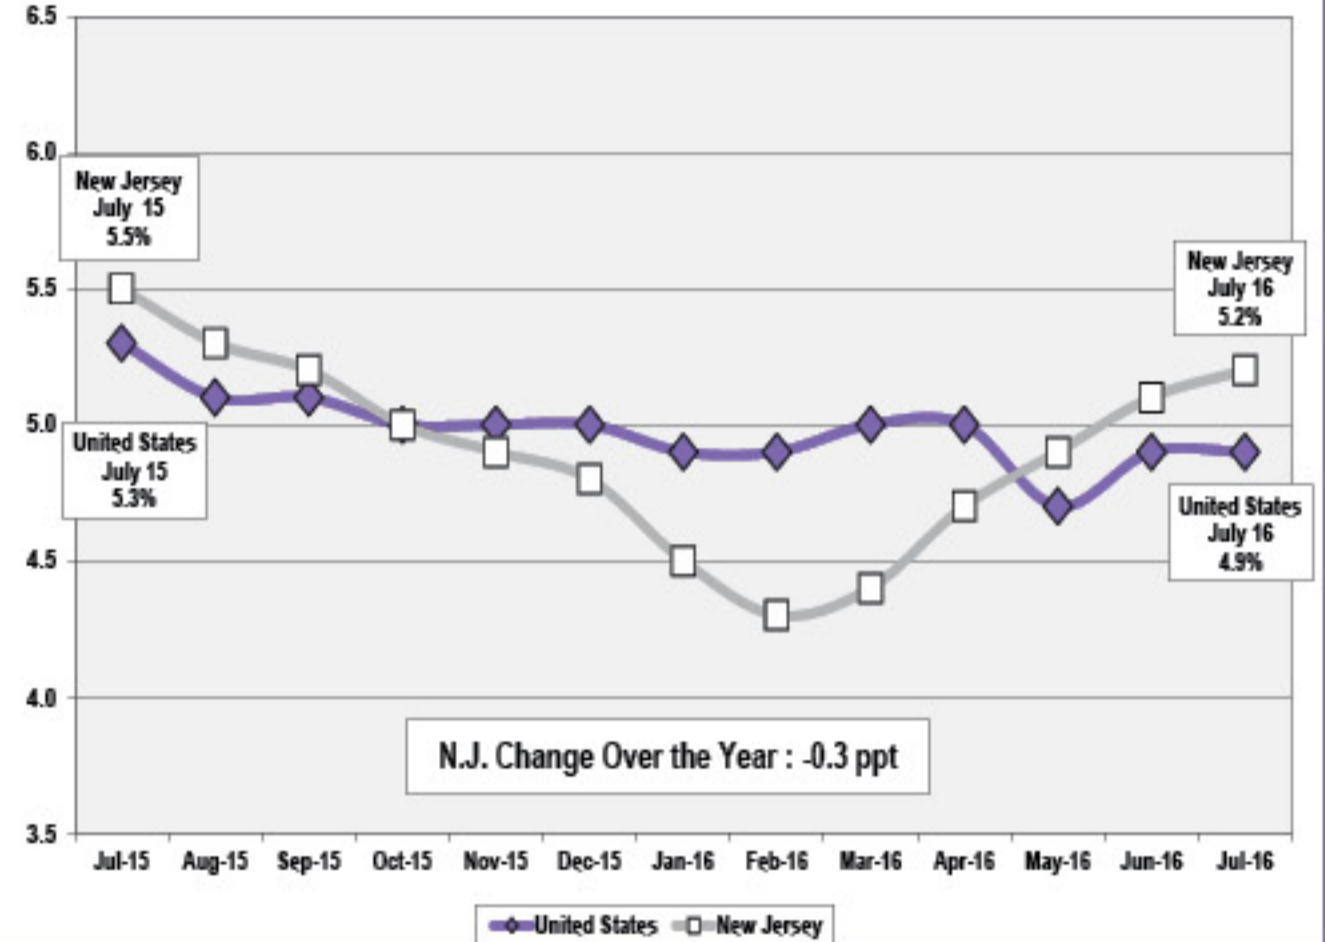

New Jersey Economy at a Glance: July 2016

Monthly Total Employment Change
New Jersey: July 2015 - July 2016

Monthly Private Sector Employment Change
July 2015 - July 2016

Total Employment
Lower in July

Private Sector Payrolls
Expand Over the Year

New Jersey Private Sector Employment Change by Industry
July 2015 - July 2016

Unemployment Rates, New Jersey vs. United States:
July 2015 - July 2016

Trade, Transp., Utilities
Growth Leader Over the Year