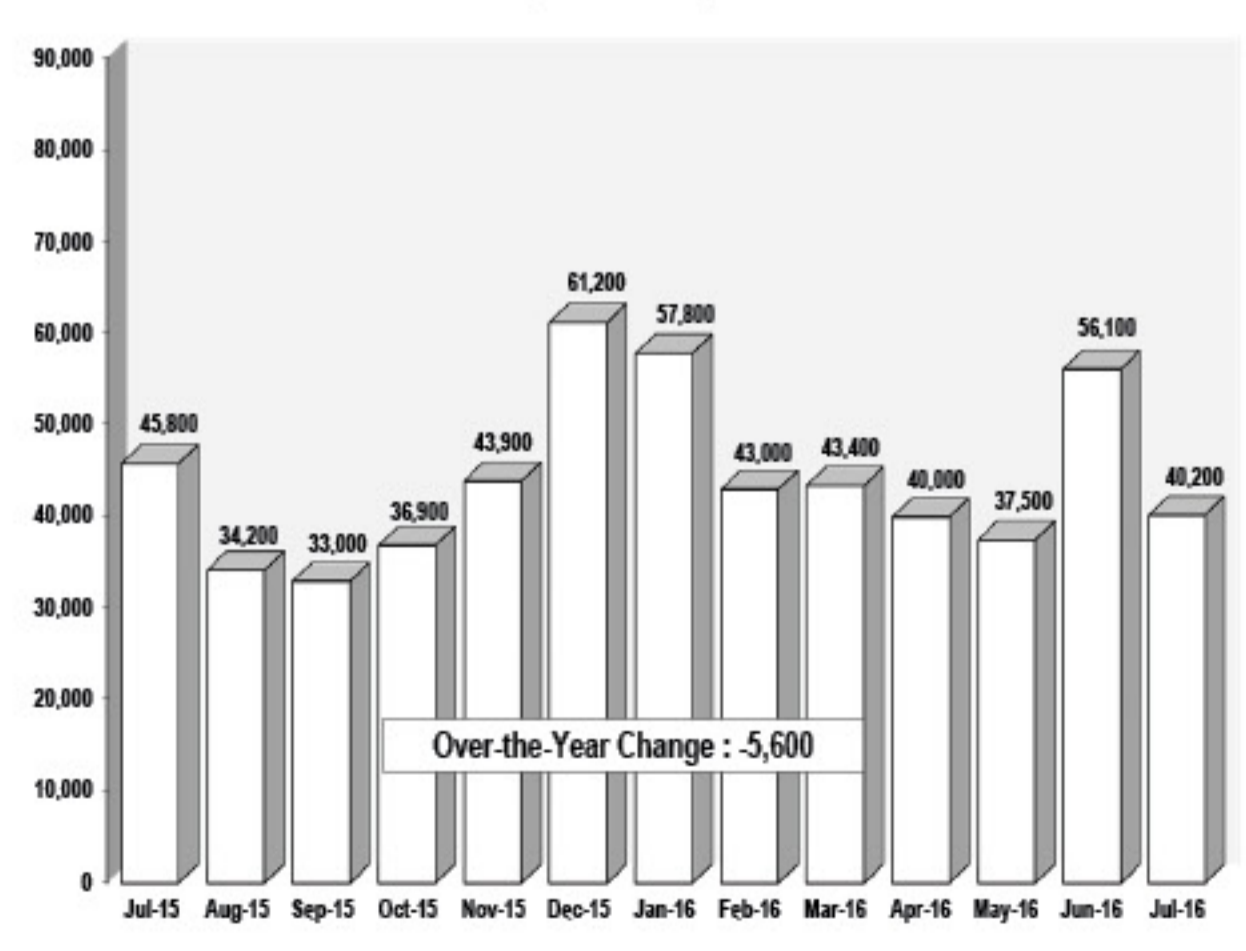

New Jersey Monthly Initial Unemployment Claims
July 2015 - July 2016

Unemployed Residents
Lower Over the Year

Initial UI Claims
Down in July