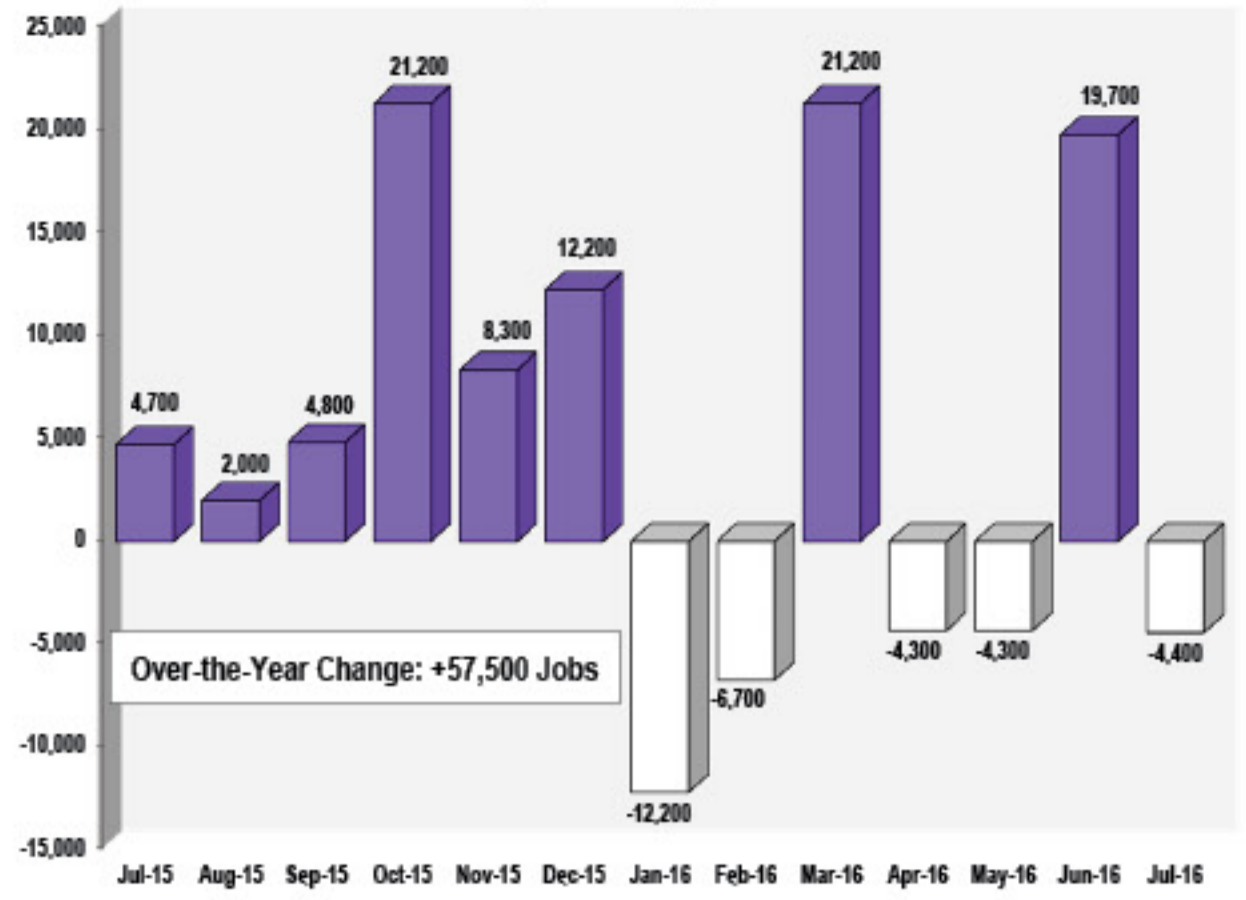

New Jersey Economy at a Glance: July 2016

Monthly Total Employment Change
New Jersey: July 2015 - July 2016

Monthly Private Sector Employment Change
July 2015 - July 2016

Total Employment
Lower in July

Private Sector Payrolls
Expand Over the Year

New Jersey Private Sector Employment Change by Industry
July 2015 - July 2016

Unemployment Rates, New Jersey vs. United States:
July 2015 - July 2016

Trade, Transp., Utilities
Growth Leader Over the Year