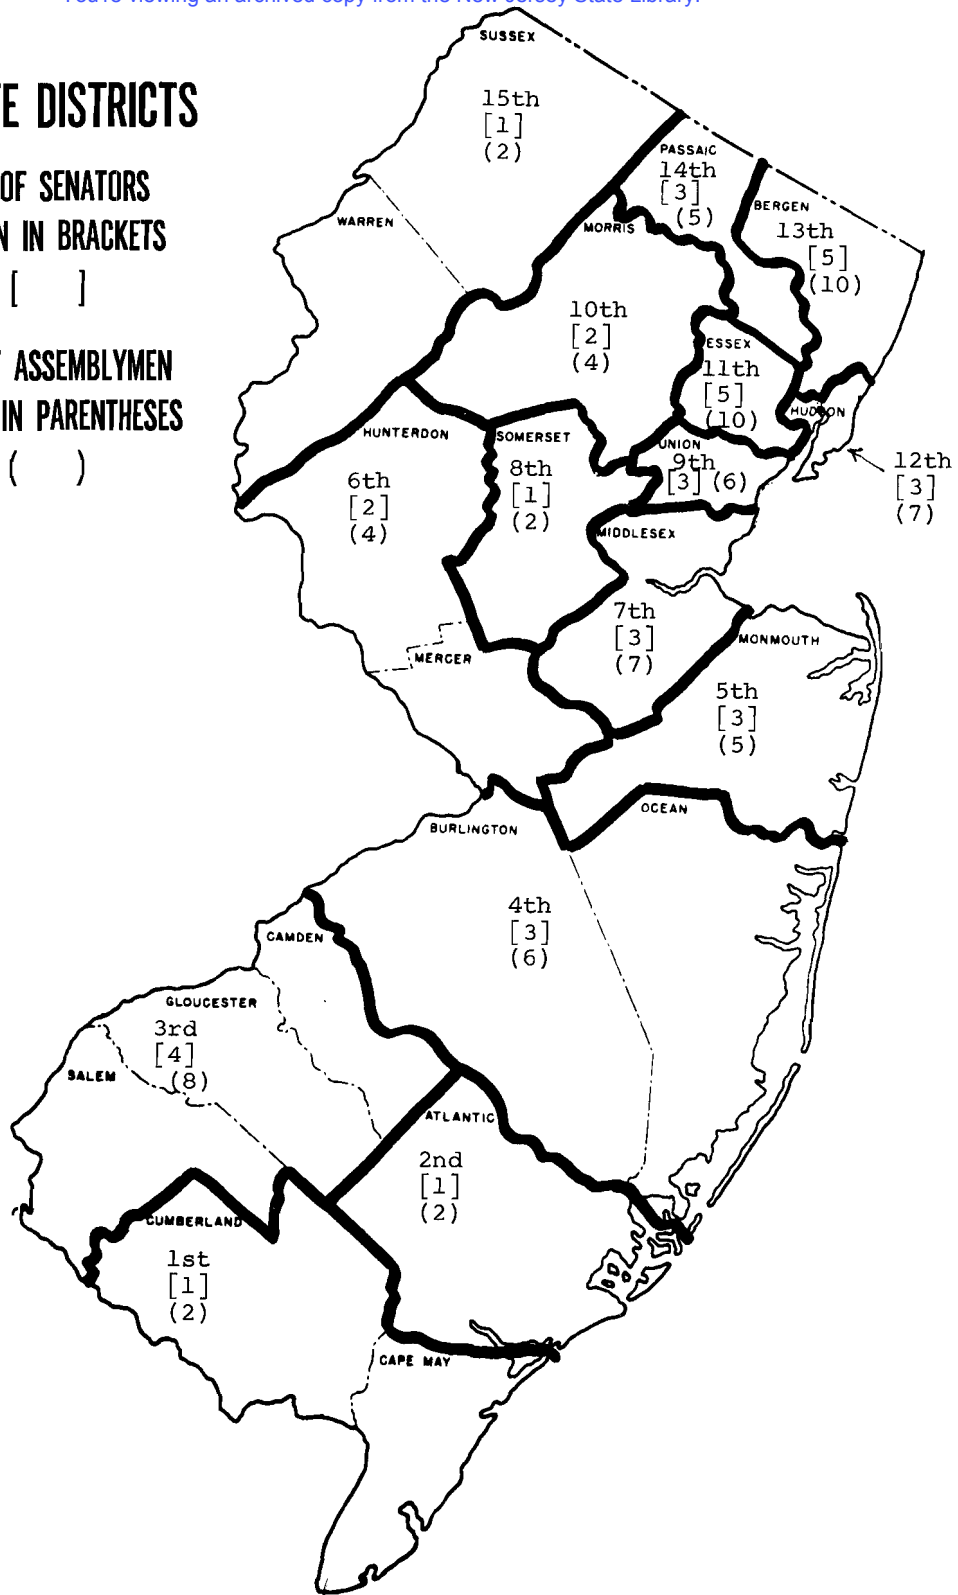

SENATE DISTRICTS

NO. OF SENATORS
SHOWN IN BRACKETS

[ ]

NO. OF ASSEMBLYMEN
SHOWN IN PARENTHESES

( )